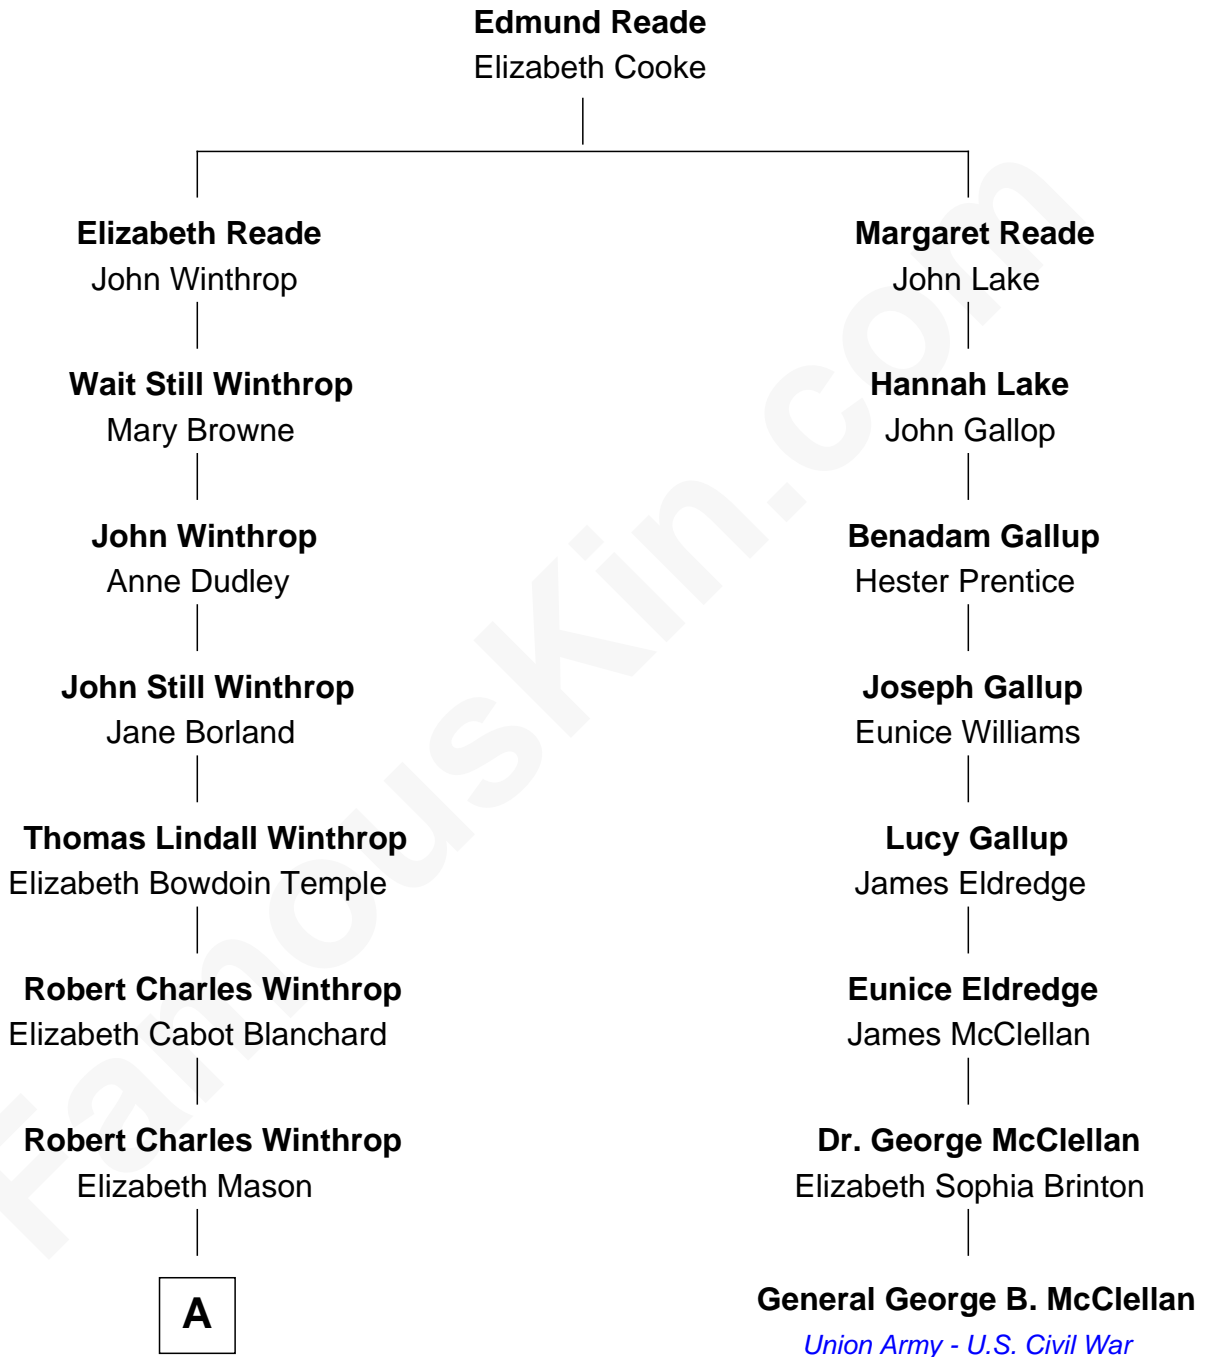

FamousKin.com

Relationship Chart of

John Kerry

68th U.S. Secretary of State

7th cousin 2 times removed of

General George B. McClellan

Union Army - U.S. Civil War

A

—
Margaret Tyndal Winthrop

James Grant Forbes

—
Rosemary Isabel Forbes

Richard John Kerry

—
John Kerry

68th U.S. Secretary of State

FamousKin.com