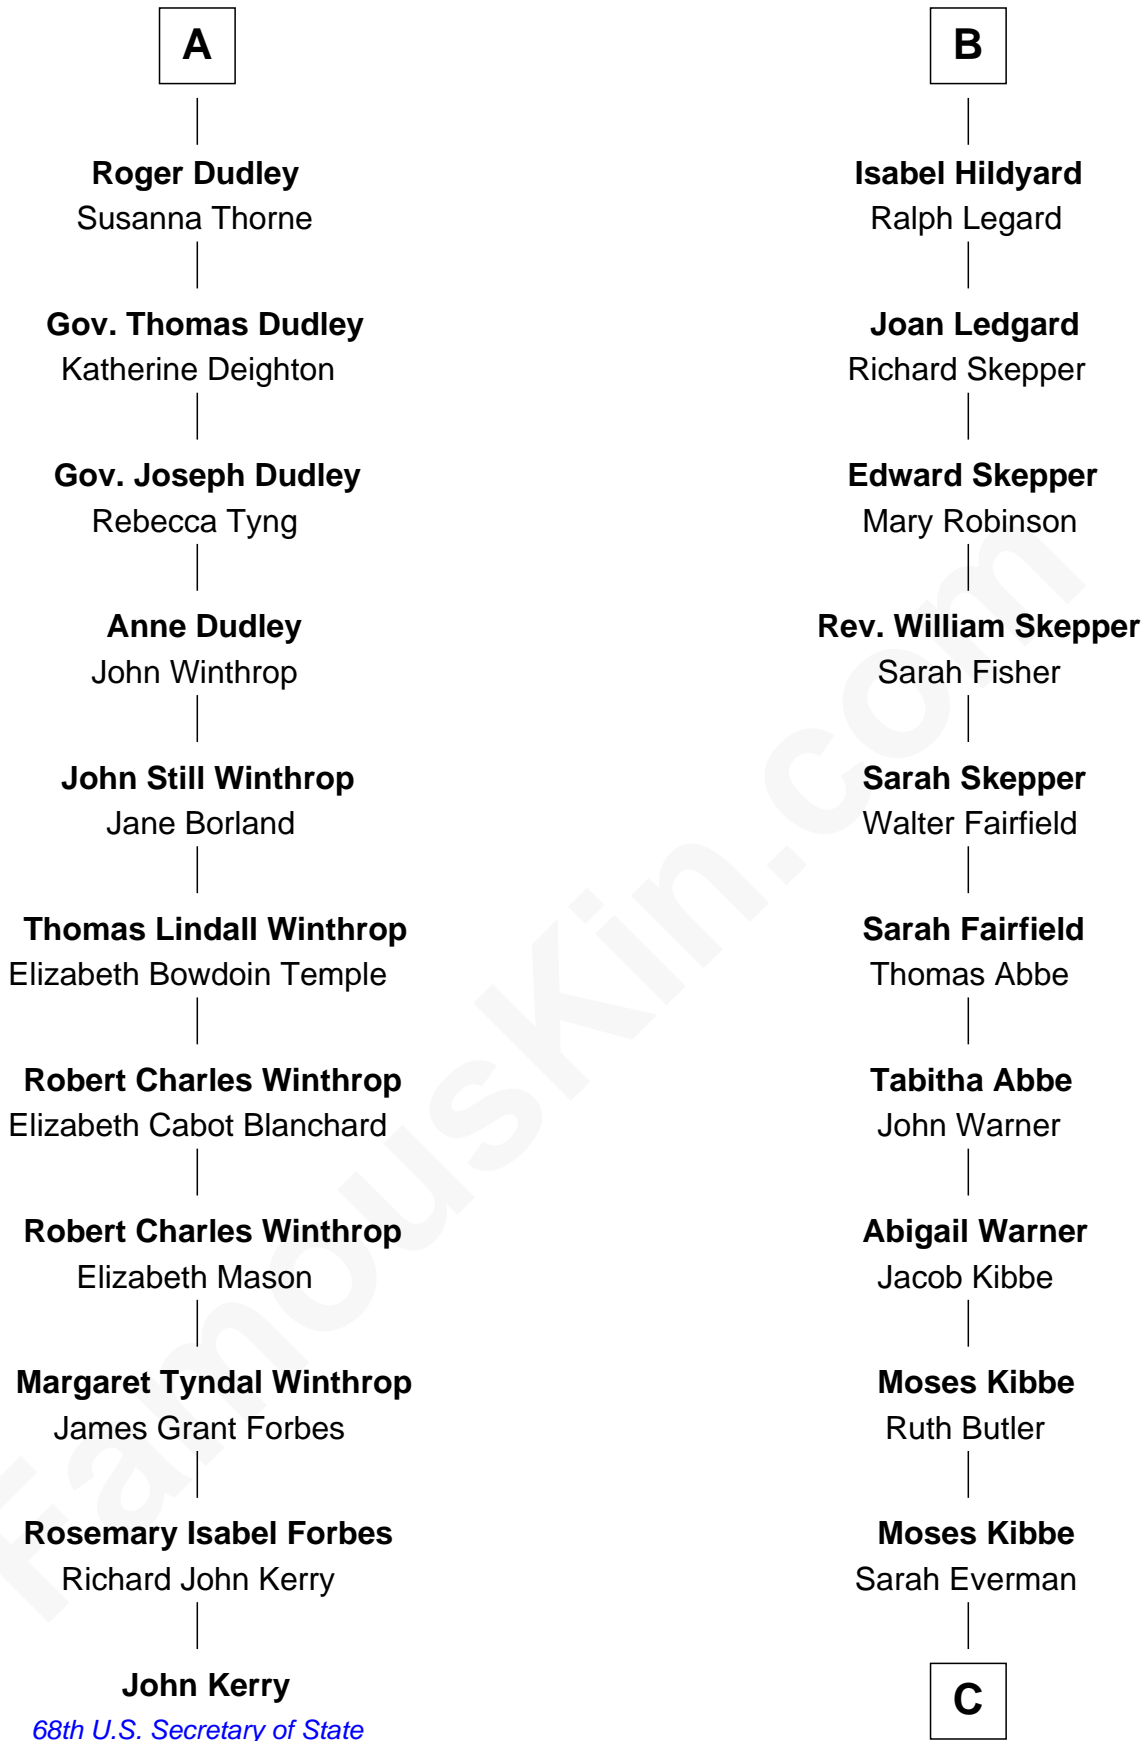

FamousKin.com Relationship Chart of

John Kerry

68th U.S. Secretary of State

17th cousin 3 times removed of

Roy Rogers

Cowboy movie actor and singer

Edward III, King of England

Philippa of Hainault

C

Jacintha Kibbe
William Womack

Archer Womack
Patricia Adeline Hatchett

Mattie M. Womack
Andrew E. Slye

Roy Rogers
Cowboy movie actor and singer