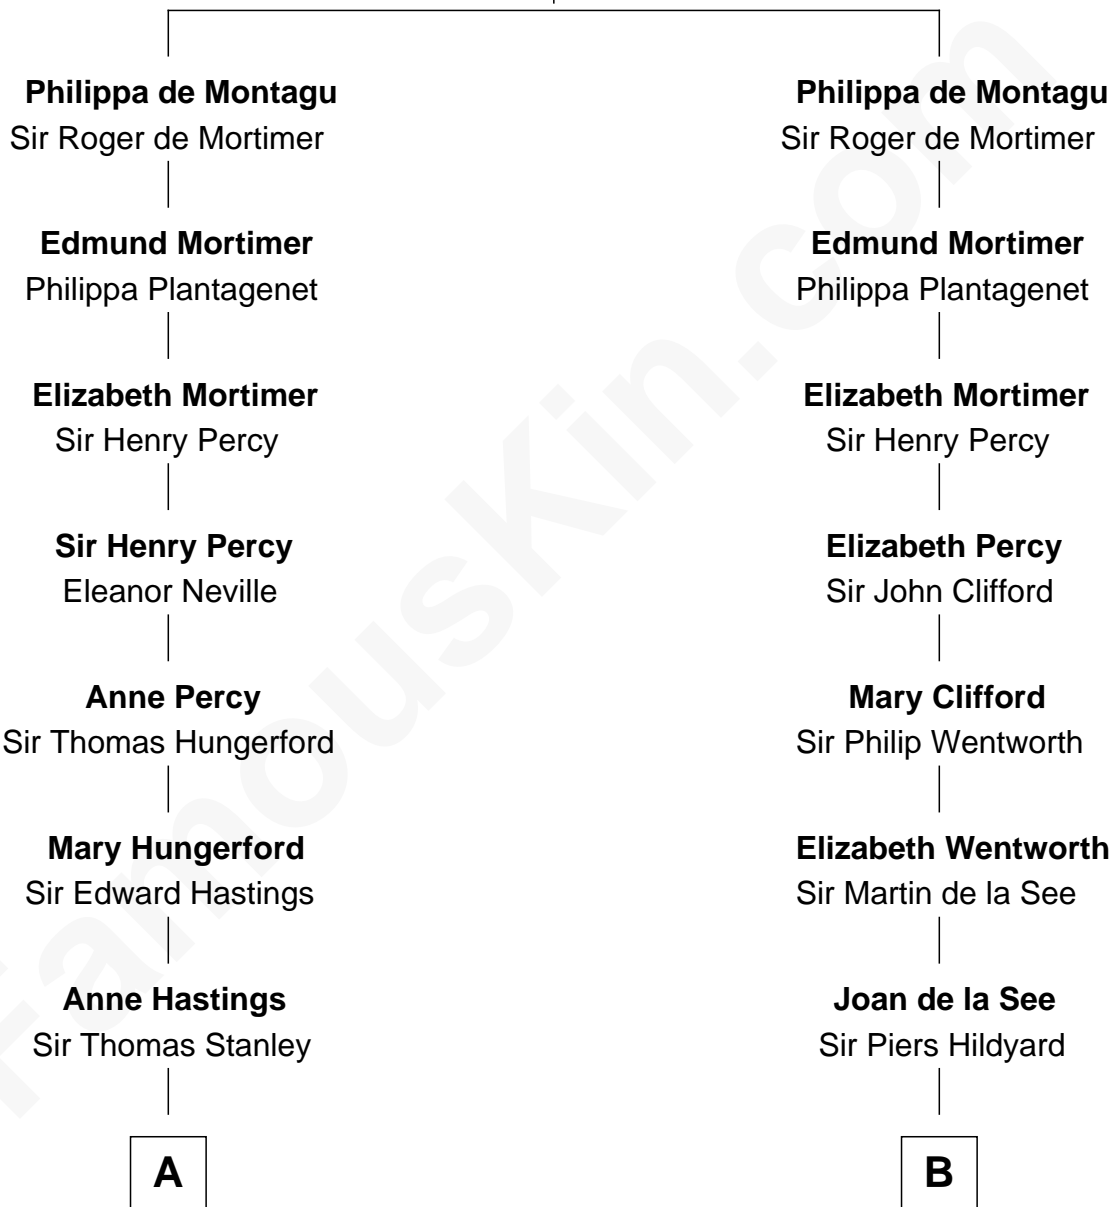

FamousKin.com Relationship Chart of

John Kerry

68th U.S. Secretary of State

20th cousin 1 time removed of

Roy Rogers

Cowboy movie actor and singer

William de Montagu
Katherine de Grandison

C

Robert Charles Winthrop
Elizabeth Cabot Blanchard

Robert Charles Winthrop
Elizabeth Mason

Margaret Tyndal Winthrop
James Grant Forbes

Rosemary Isabel Forbes
Richard John Kerry

John Kerry
68th U.S. Secretary of State