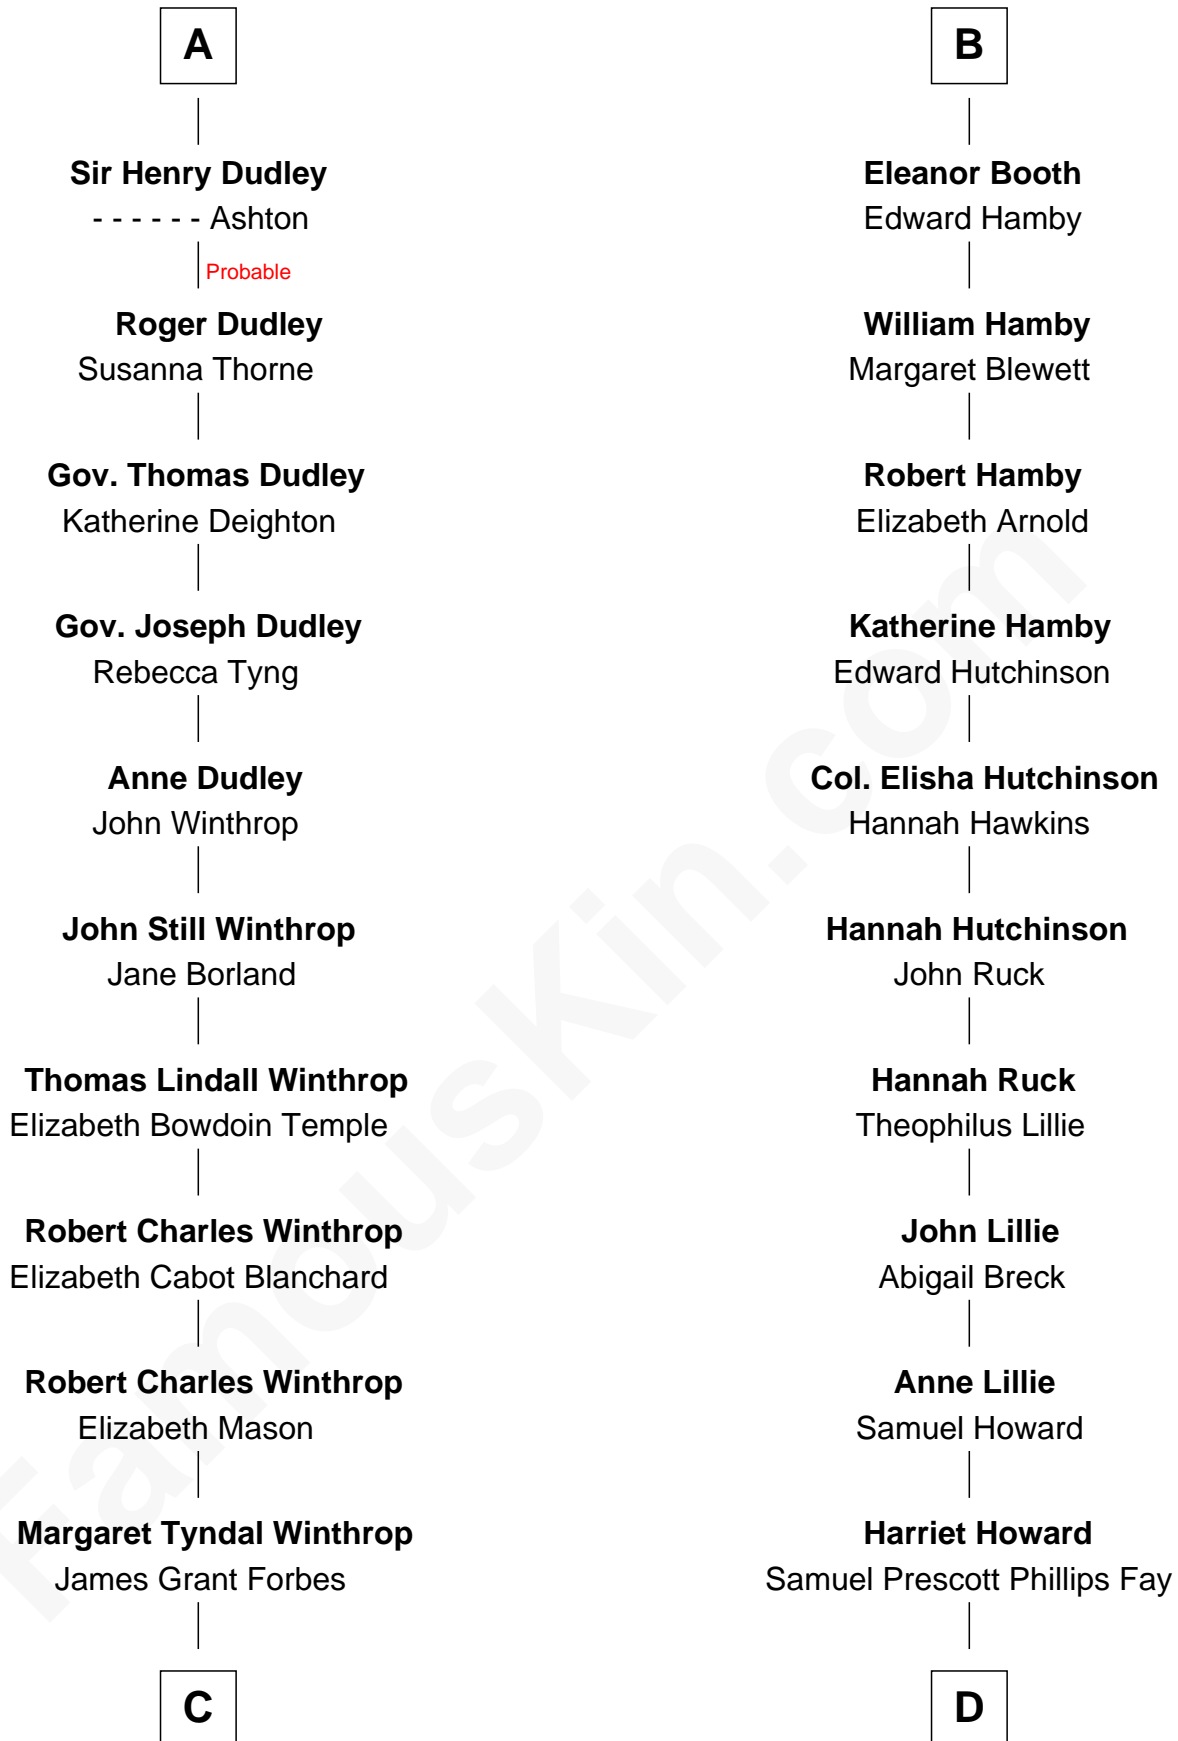

# FamousKin.com Relationship Chart of

**John Kerry**

*68th U.S. Secretary of State*

18th cousin 3 times removed of

**George H. W. Bush**

*41st U.S. President*

**Sir William de Ros**  
Margery de Badlesmere

**Thomas de Ros**  
Beatrice de Stafford

**Maud de Roos**  
John de Welles

**Margaret de Ros**  
Sir Reynold Grey

**Margery de Welles**  
Stephen le Scrope

**Margaret Grey**  
Sir William Bonville

**Maude le Scrope**  
Sir Baldwin Freville

**William Bonville**  
Elizabeth Harington

**Margaret Freville**  
Sir Hugh Willoughby

**William Bonville**  
Katherine Neville

**Margery Willoughby**  
Sir Godfrey Hilton

**Cecily Bonville**  
Thomas Grey

**Elizabeth Hilton**  
Richard Thimbleby

**Cecily Grey**  
Sir John Sutton

**Anne Thimbleby**  
John Booth

**A**

**B**

**C**

**Rosemary Isabel Forbes**

Richard John Kerry

**John Kerry**

*68th U.S. Secretary of State*