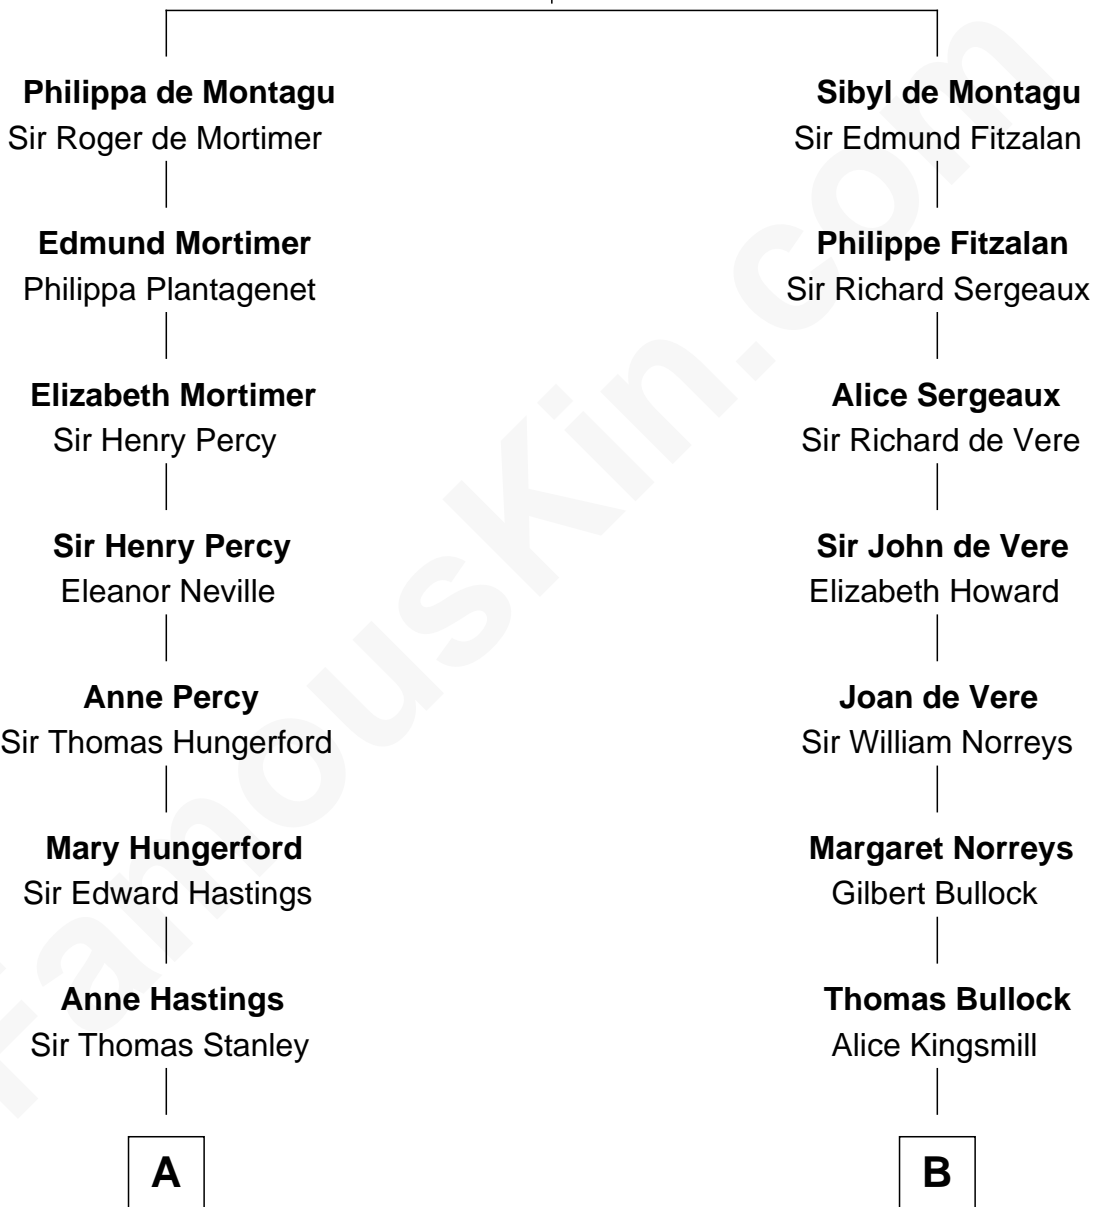

## Relationship Chart of

### John Kerry

68th U.S. Secretary of State

20th cousin 1 time removed of

### George H. W. Bush

41st U.S. President

**William de Montagu**  
Katherine de Grandison

**C**

**Robert Charles Winthrop**  
Elizabeth Cabot Blanchard

**Robert Charles Winthrop**  
Elizabeth Mason

**Margaret Tyndal Winthrop**  
James Grant Forbes

**Rosemary Isabel Forbes**  
Richard John Kerry

**John Kerry**  
*68th U.S. Secretary of State*

**D**

**Harriet Eleanor Fay**  
Rev. James Smith Bush

**Samuel Prescott Bush**  
Flora Sheldon

**Prescott Sheldon Bush**  
Dorothy Wear Walker