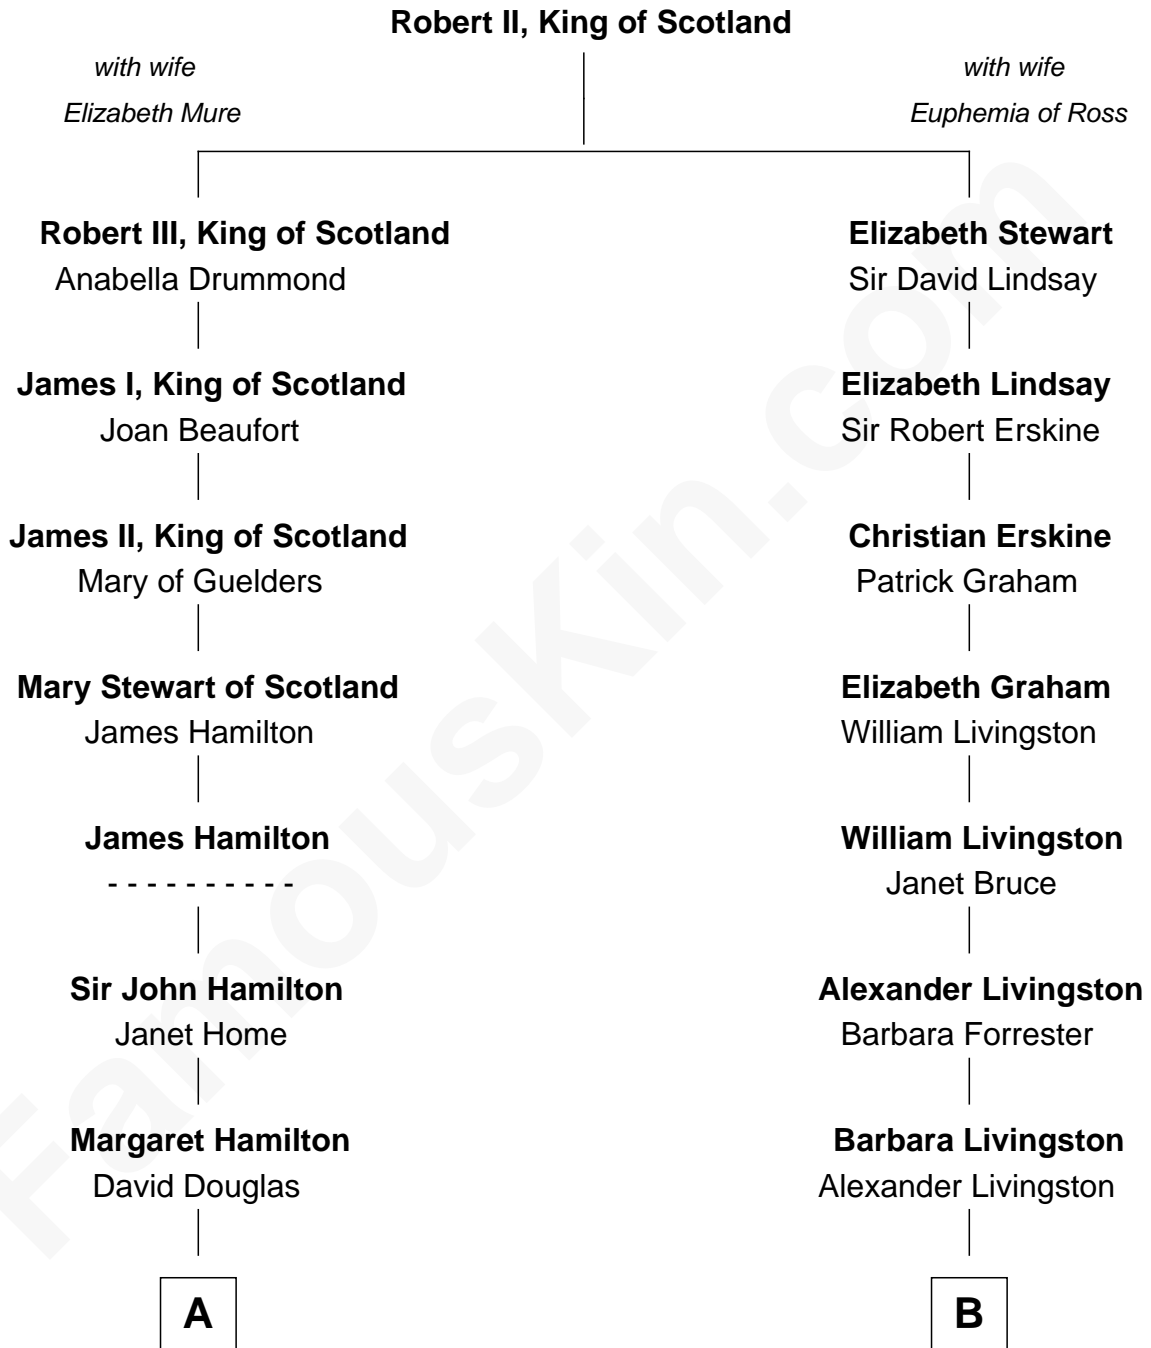

FamousKin.com

Relationship Chart of

John Kerry

68th U.S. Secretary of State

18th cousin 3 times removed of

George H. W. Bush

41st U.S. President

C

John Murray Forbes

Anna Howell

Francis Blackwell Forbes

Isabel Clarke

James Grant Forbes

Margaret Tyndal Winthrop

Rosemary Isabel Forbes

Richard John Kerry