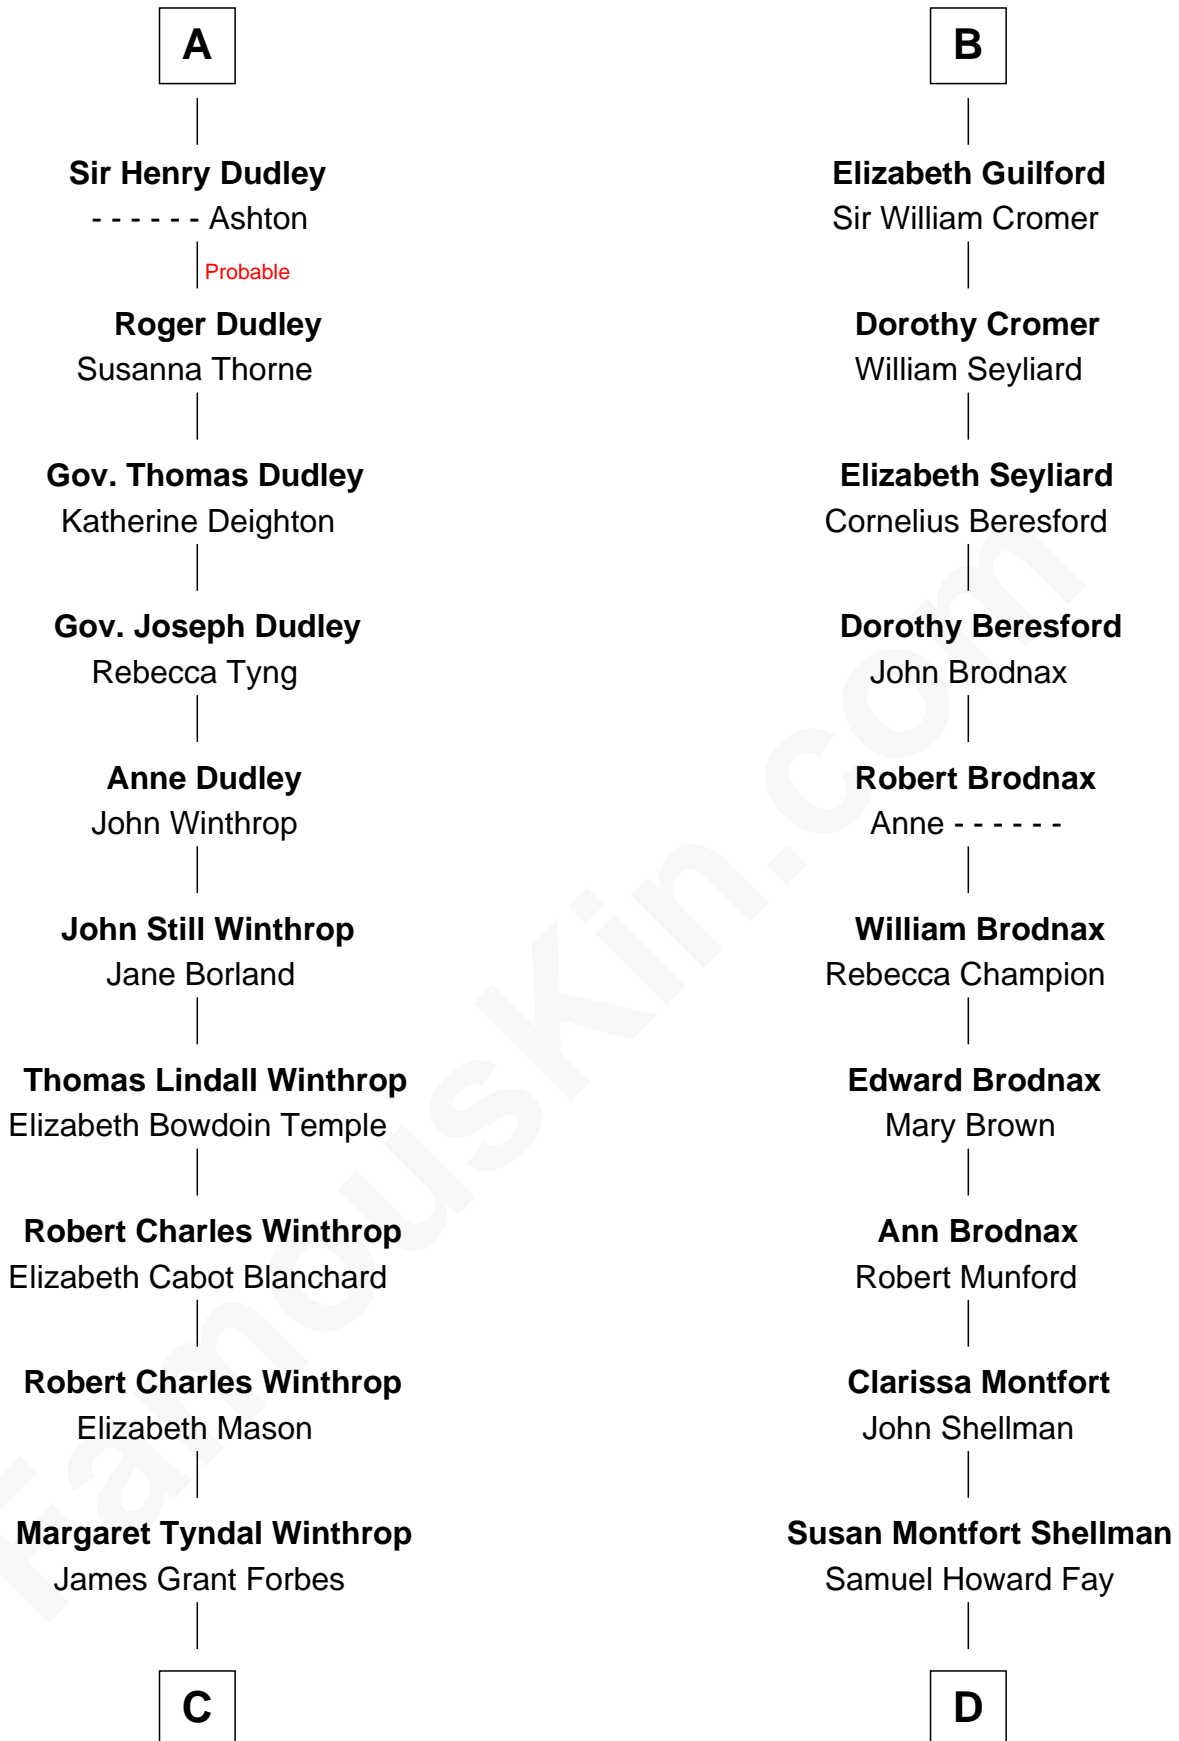

FamousKin.com Relationship Chart of

John Kerry

68th U.S. Secretary of State

18th cousin 2 times removed of

George H. W. Bush

41st U.S. President

Sir Robert de Holland

Maude la Zouche

C

Rosemary Isabel Forbes

Richard John Kerry

John Kerry

68th U.S. Secretary of State

D

Harriet Eleanor Fay

Rev. James Smith Bush

Samuel Prescott Bush

Flora Sheldon

Prescott Sheldon Bush

Dorothy Wear Walker

George H. W. Bush

41st U.S. President

FamousKin.com