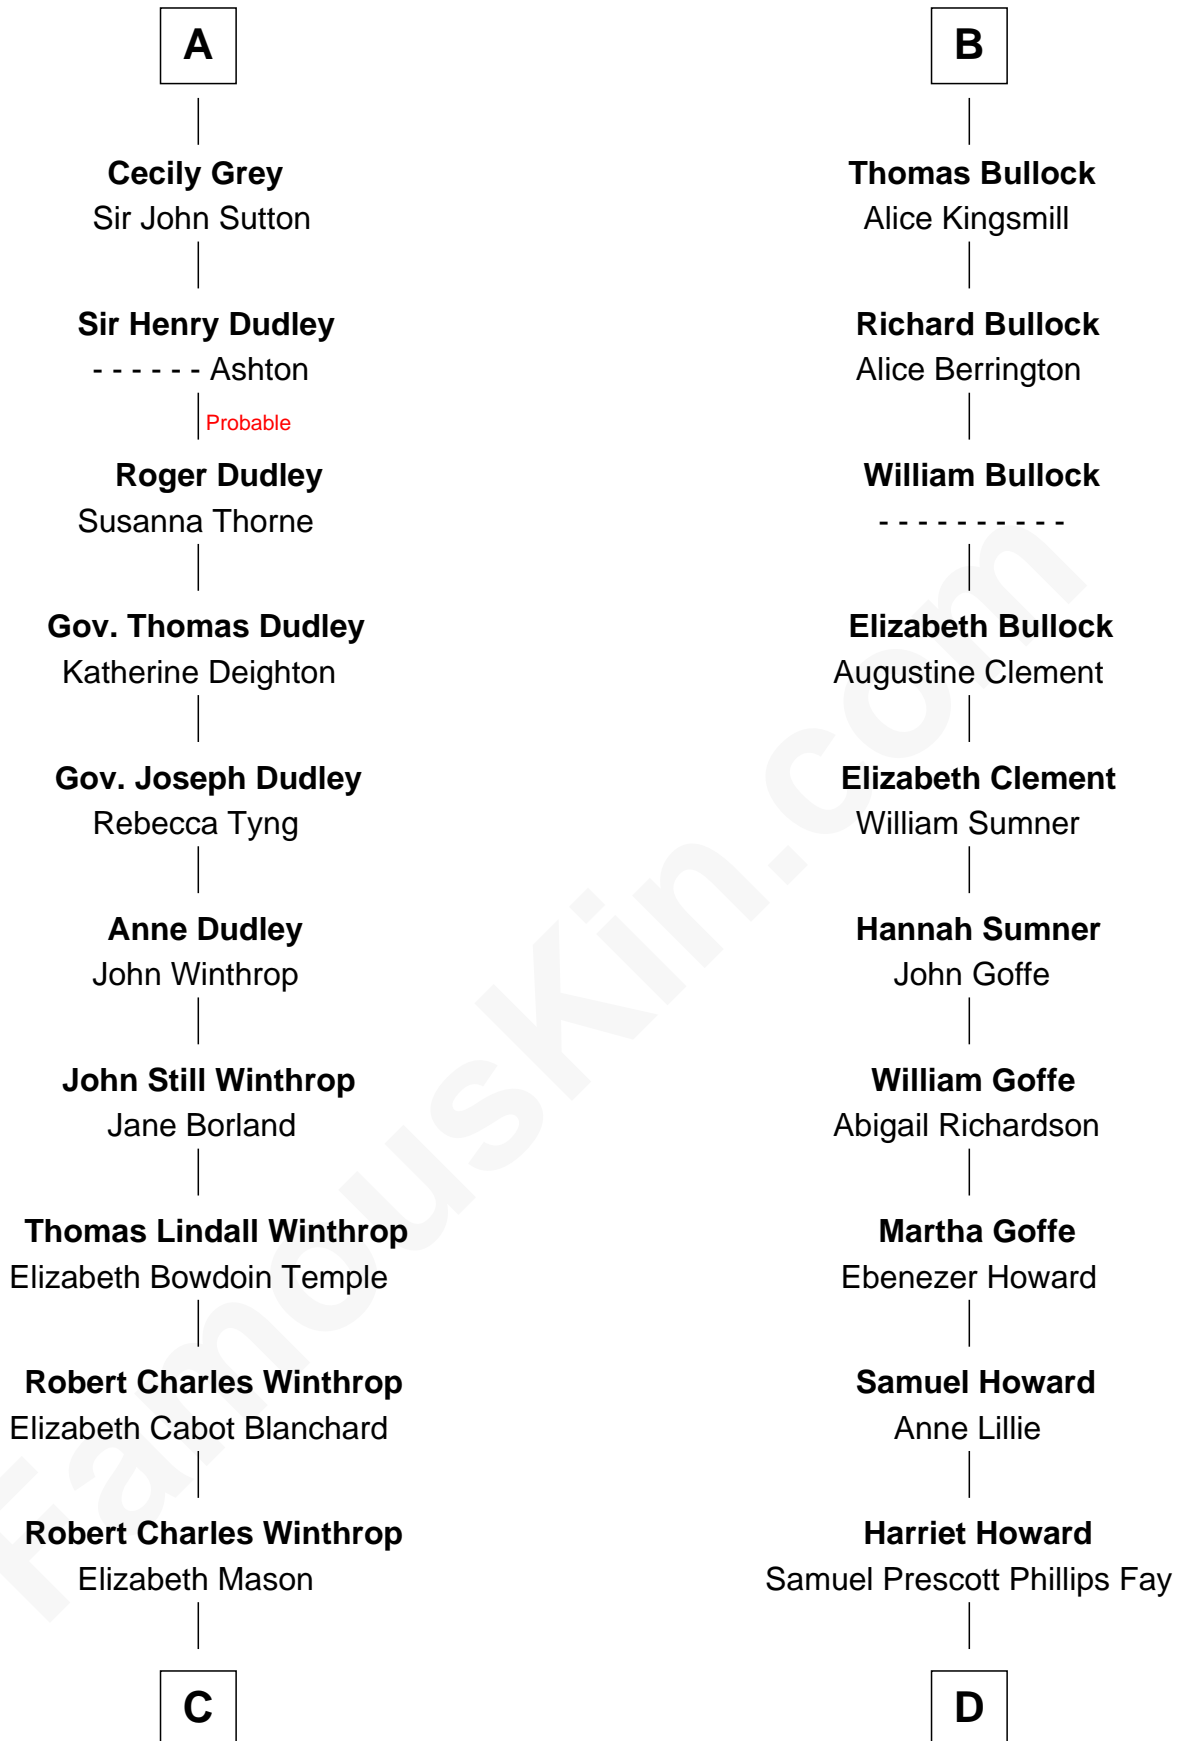

### John Kerry

68th U.S. Secretary of State

19th cousin 2 times removed of

### George H. W. Bush

41st U.S. President

**Sir Thomas de Multon**

Eleanor de Burgh

**C**

**Margaret Tyndal Winthrop**

James Grant Forbes

**Rosemary Isabel Forbes**

Richard John Kerry

**John Kerry**

*68th U.S. Secretary of State*

**D**

**Samuel Howard Fay**

Susan Montfort Shellman

**Harriet Eleanor Fay**

Rev. James Smith Bush

**Samuel Prescott Bush**

Flora Sheldon

**Prescott Sheldon Bush**

Dorothy Wear Walker

**George H. W. Bush**

*41st U.S. President*