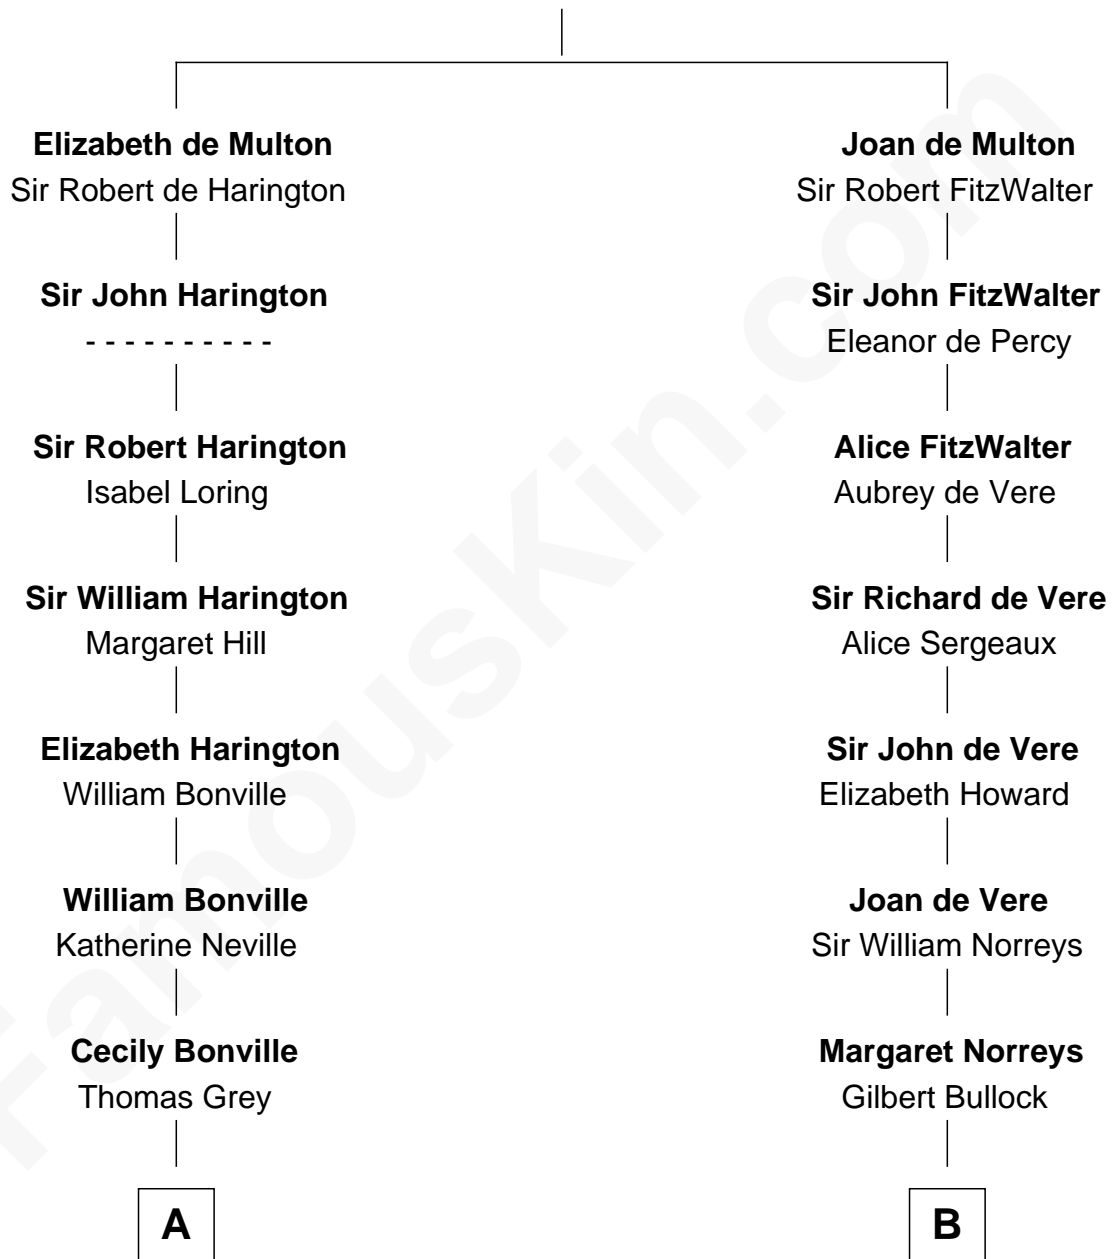

## Relationship Chart of

### John Kerry

68th U.S. Secretary of State

19th cousin 2 times removed of

### George H. W. Bush

41st U.S. President

**Sir Thomas de Multon**

Eleanor de Burgh

**C**

**Margaret Tyndal Winthrop**

James Grant Forbes

**Rosemary Isabel Forbes**