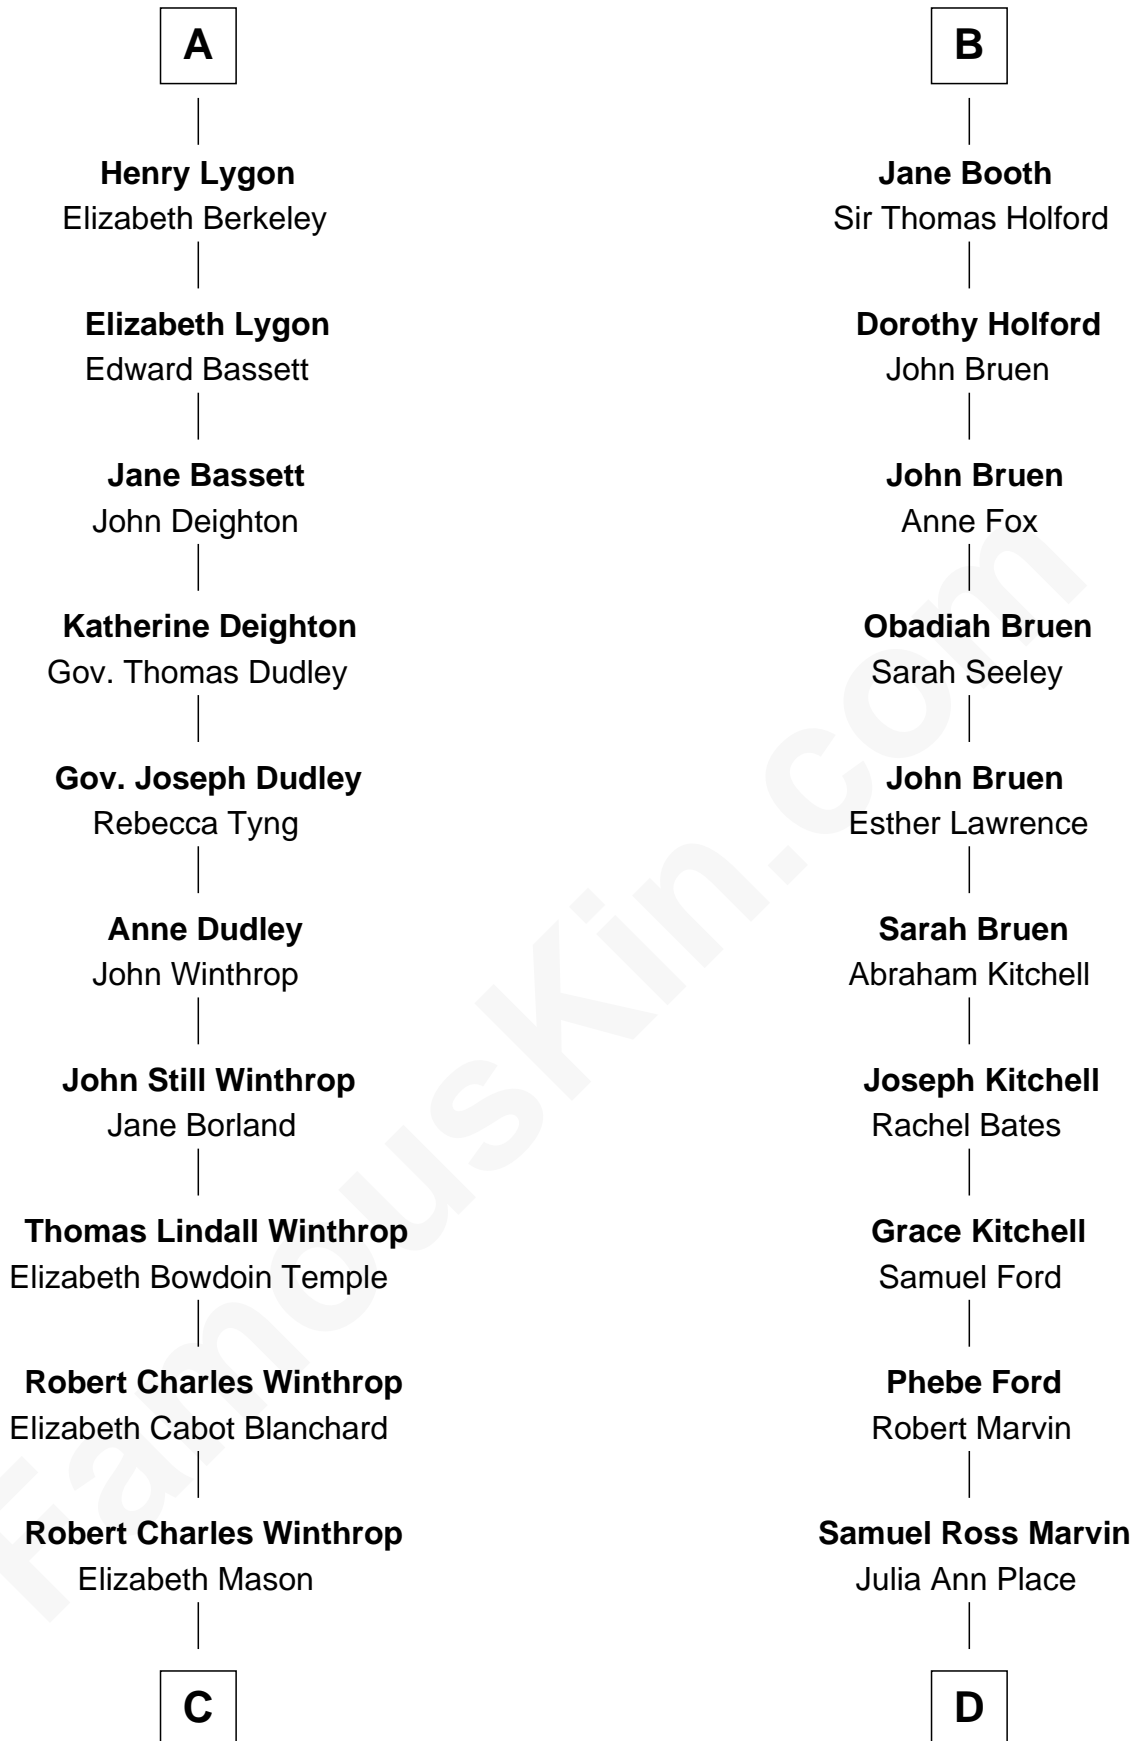

FamousKin.com

Relationship Chart of

John Kerry

68th U.S. Secretary of State

19th cousin 1 time removed of

Barbara (Pierce) Bush

First Lady of President George H.W. Bush

Katherine de Hastang

Ralph de Stafford

C

Margaret Tyndal Winthrop

James Grant Forbes

Rosemary Isabel Forbes

Richard John Kerry

John Kerry

68th U.S. Secretary of State

D

Jerome Place Marvin

Martha Ann Stokes

Mabel Marvin

Scott Pierce

Marvin Pierce

Pauline Robinson

Barbara (Pierce) Bush