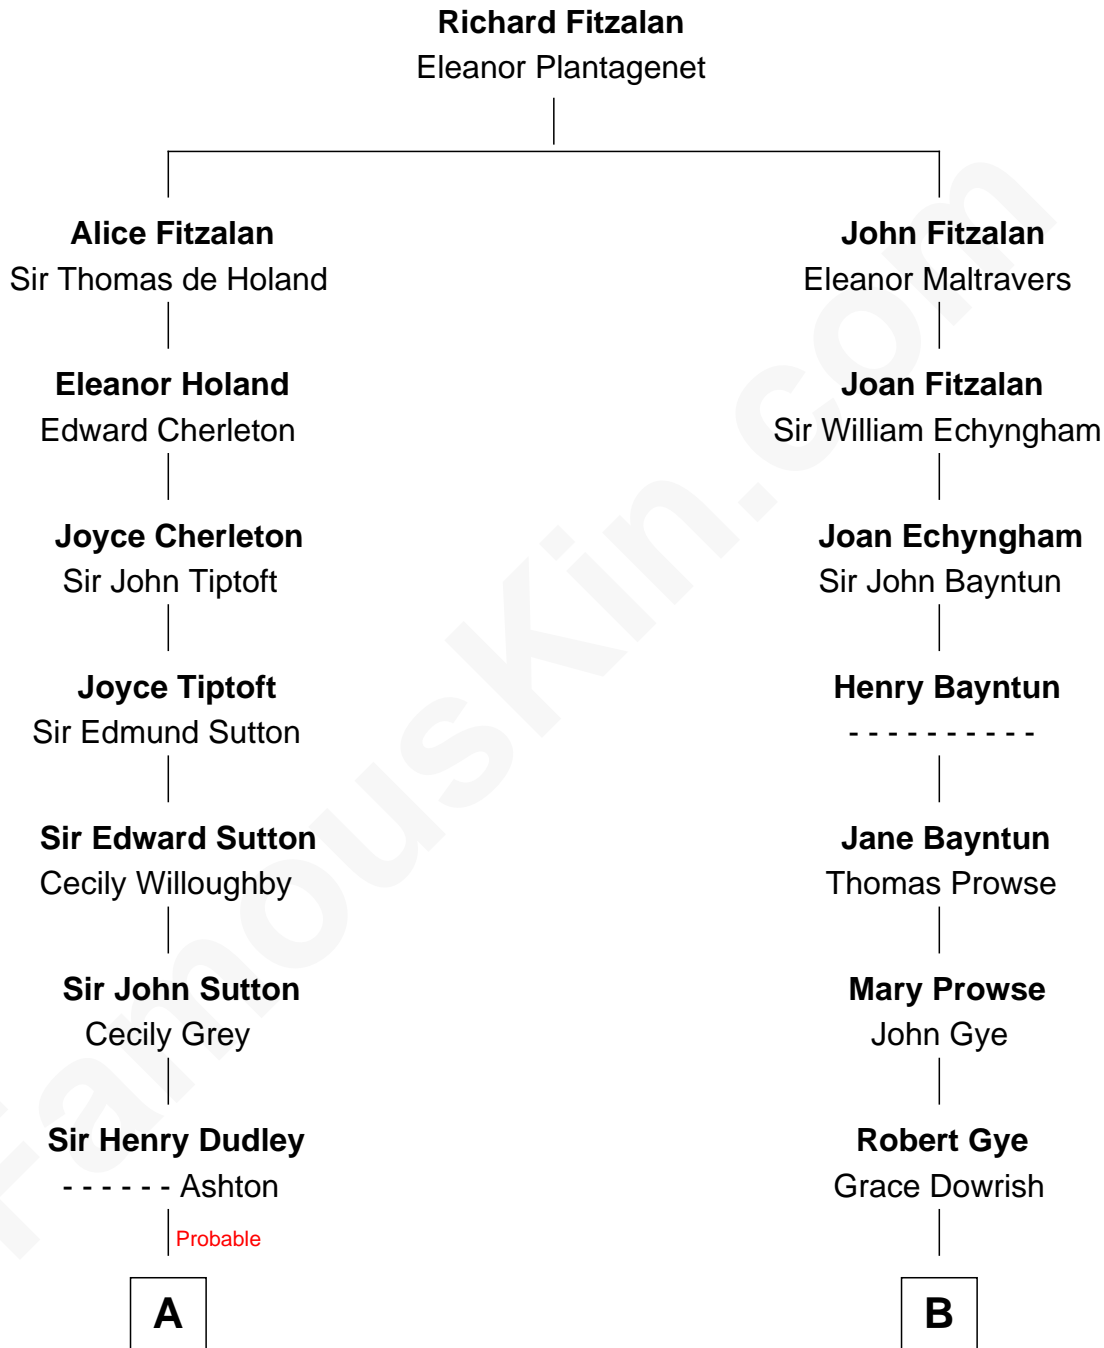

FamousKin.com

Relationship Chart of

John Kerry

68th U.S. Secretary of State

17th cousin 1 time removed of

Barbara (Pierce) Bush

First Lady of President George H.W. Bush

C

Marvin Pierce
Pauline Robinson

Barbara (Pierce) Bush
First Lady of George H.W. Bush

FamousKin.com