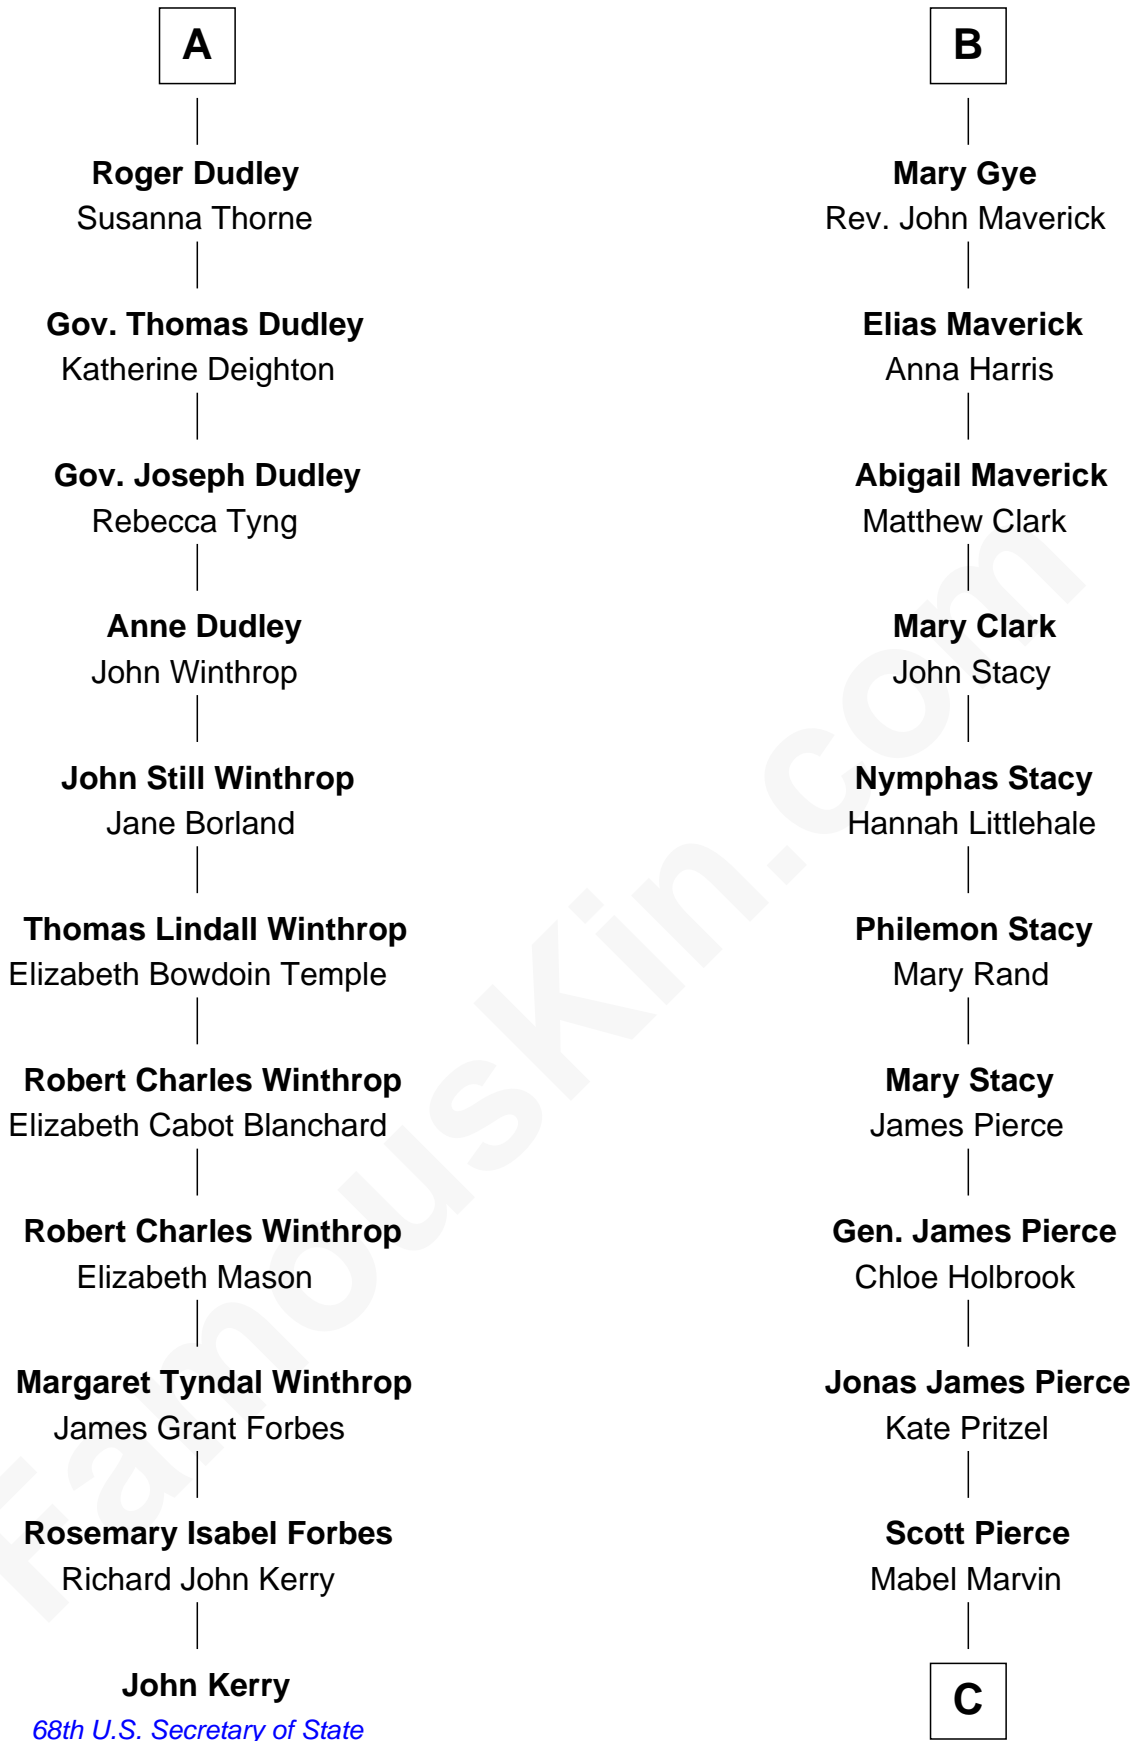

FamousKin.com

Relationship Chart of

John Kerry

68th U.S. Secretary of State

17th cousin 1 time removed of

Barbara (Pierce) Bush

First Lady of President George H.W. Bush

C

Marvin Pierce
Pauline Robinson

Barbara (Pierce) Bush
First Lady of George H.W. Bush

FamousKin.com