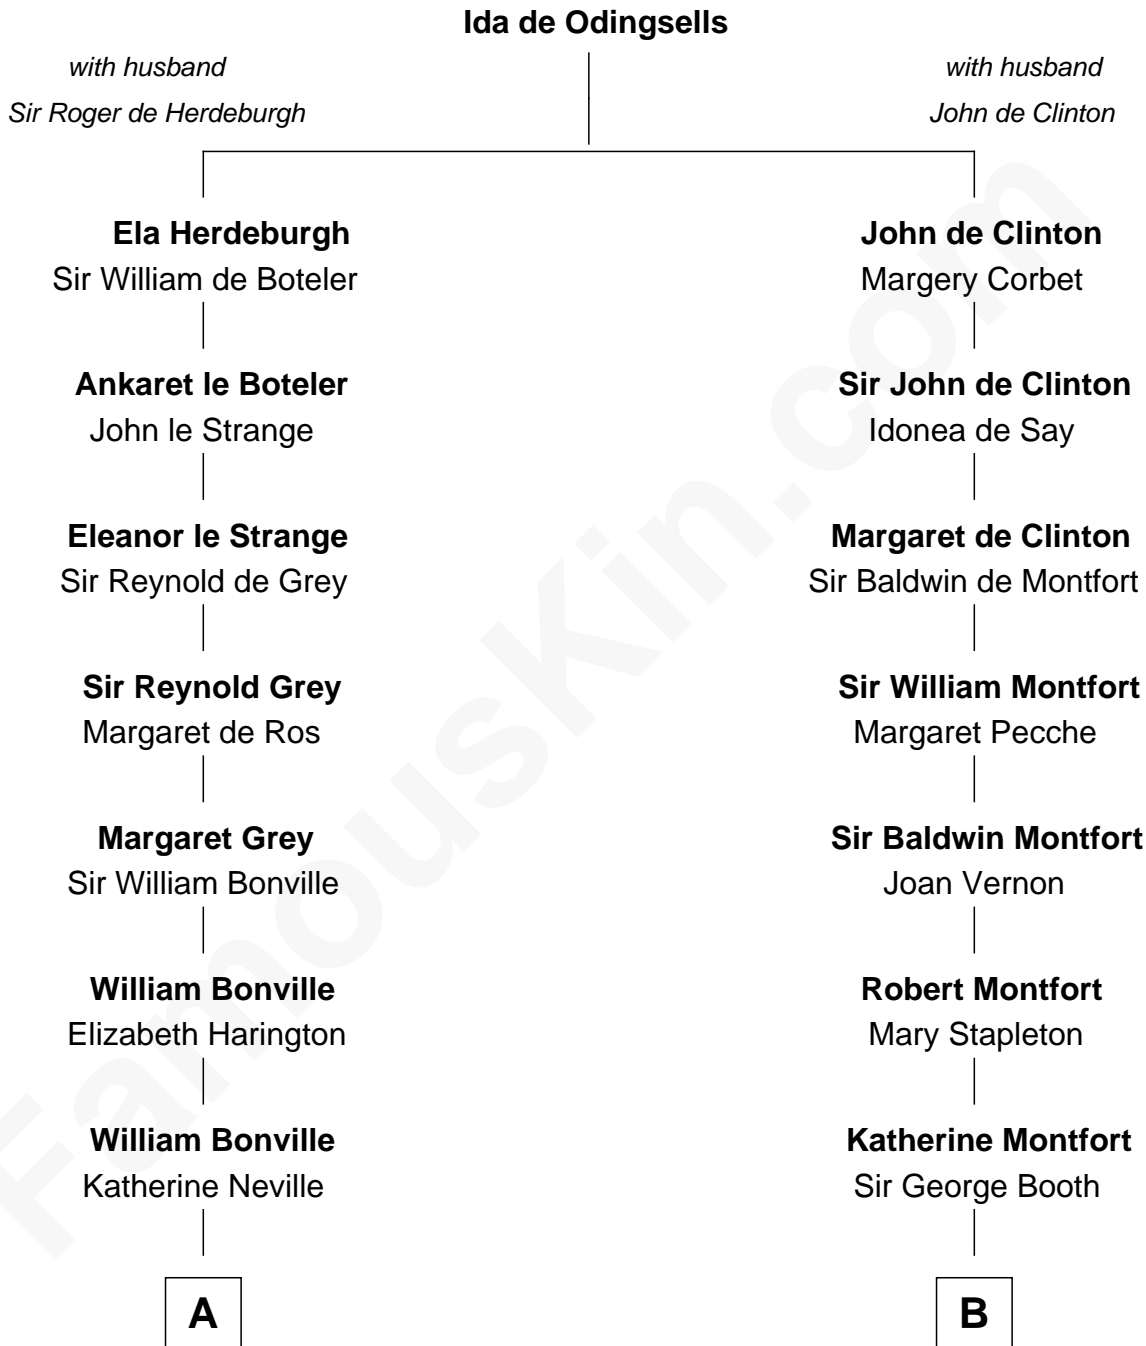

# FamousKin.com Relationship Chart of John Kerry

68th U.S. Secretary of State

20th cousin 1 time removed of

**Barbara (Pierce) Bush**

First Lady of President George H.W. Bush

**C**

**Robert Charles Winthrop**

Elizabeth Mason

**Margaret Tyndal Winthrop**

James Grant Forbes

**Rosemary Isabel Forbes**

Richard John Kerry

**John Kerry**

*68th U.S. Secretary of State*

**D**

**Samuel Ross Marvin**

Julia Ann Place

**Jerome Place Marvin**

Martha Ann Stokes

**Mabel Marvin**

Scott Pierce

**Marvin Pierce**

Pauline Robinson