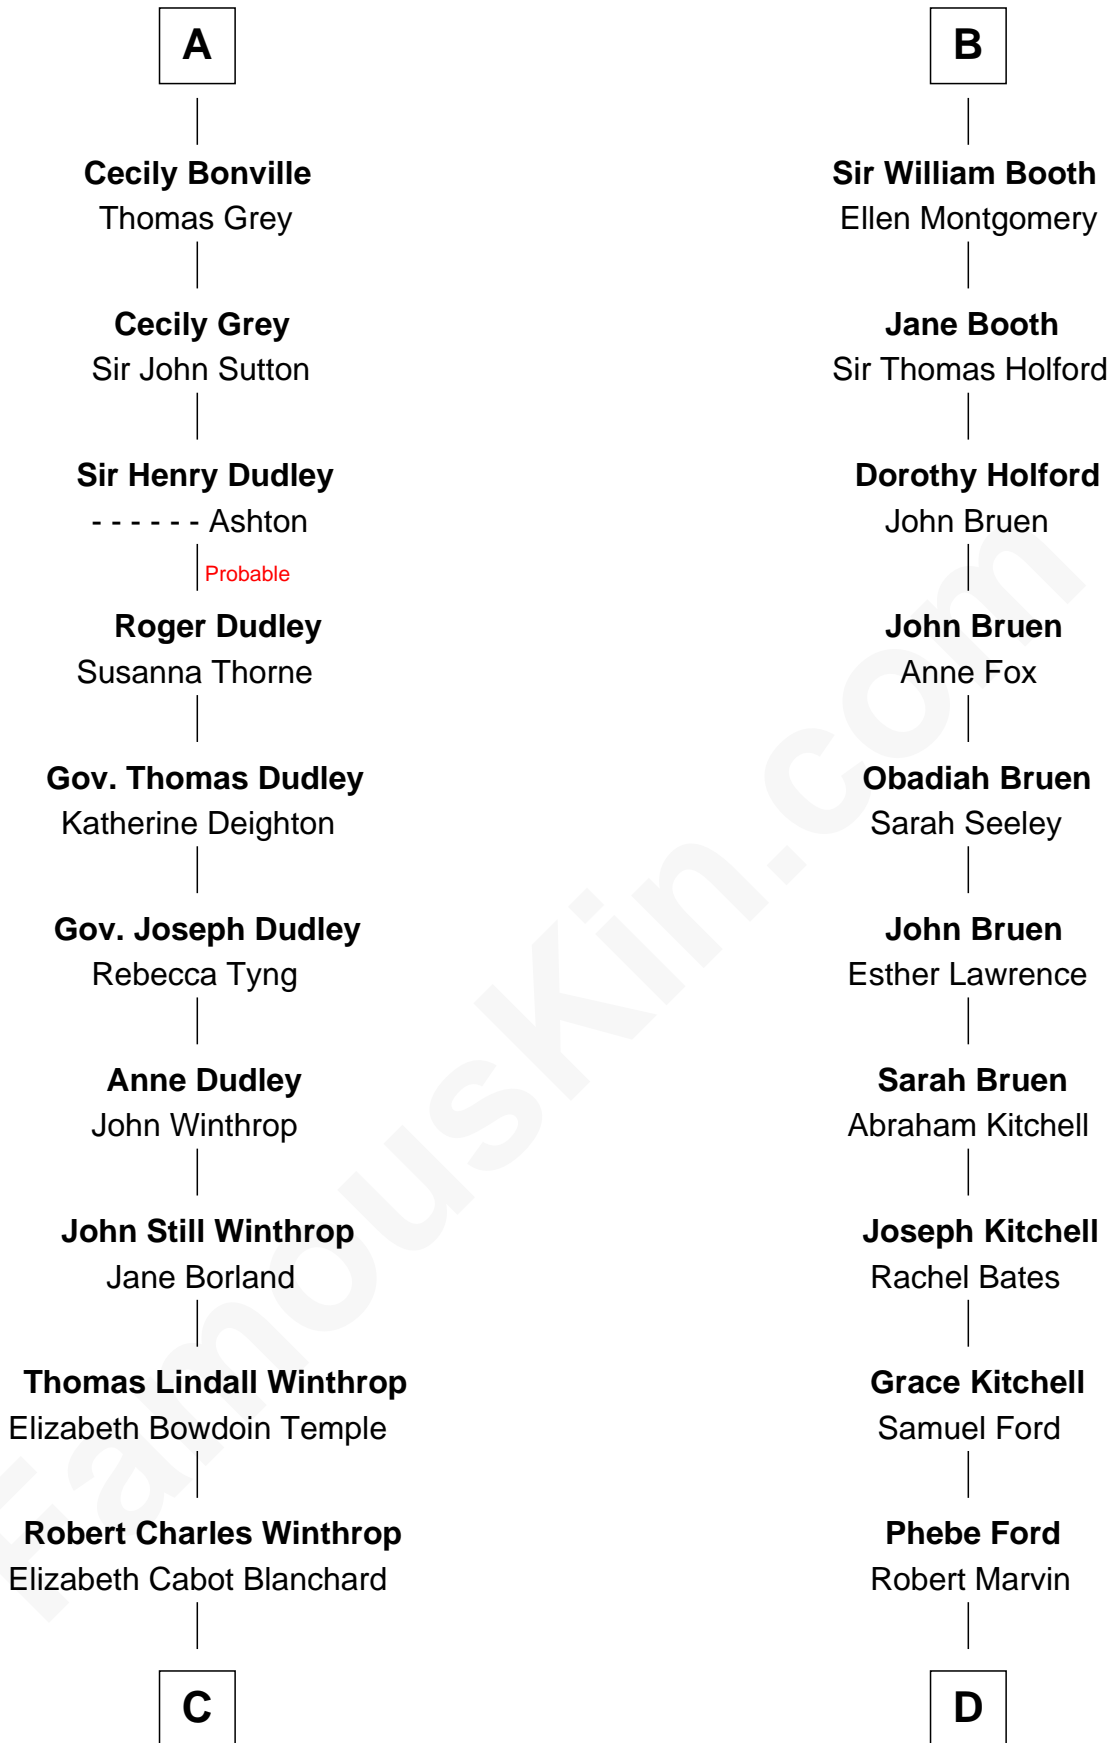

# FamousKin.com Relationship Chart of John Kerry

68th U.S. Secretary of State

20th cousin 1 time removed of

**Barbara (Pierce) Bush**

First Lady of President George H.W. Bush

**C**

**Robert Charles Winthrop**

Elizabeth Mason

**Margaret Tyndal Winthrop**

James Grant Forbes

**Rosemary Isabel Forbes**

Richard John Kerry

**John Kerry**

*68th U.S. Secretary of State*

**D**

**Samuel Ross Marvin**

Julia Ann Place

**Jerome Place Marvin**

Martha Ann Stokes

**Mabel Marvin**

Scott Pierce

**Marvin Pierce**

Pauline Robinson