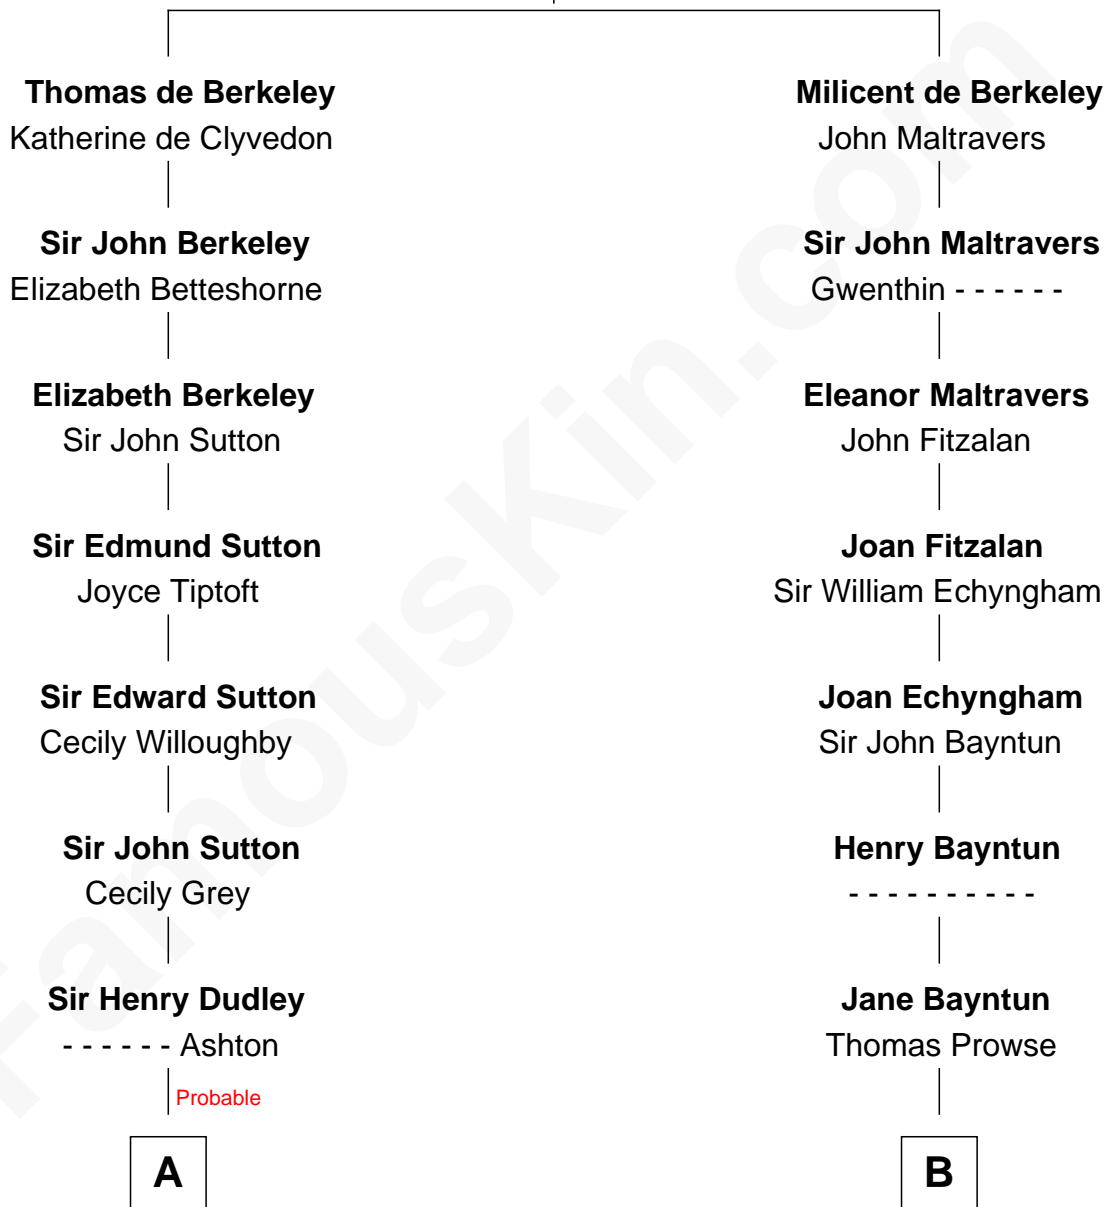

FamousKin.com

Relationship Chart of

John Kerry

68th U.S. Secretary of State

17th cousin 3 times removed of

Barbara (Pierce) Bush

First Lady of President George H.W. Bush

Sir Maurice de Berkeley

Eve la Zouche

C

Jonas James Pierce

Kate Pritzel

Scott Pierce

Mabel Marvin

Marvin Pierce

Pauline Robinson

Barbara (Pierce) Bush

First Lady of George H.W. Bush

FamousKin.com