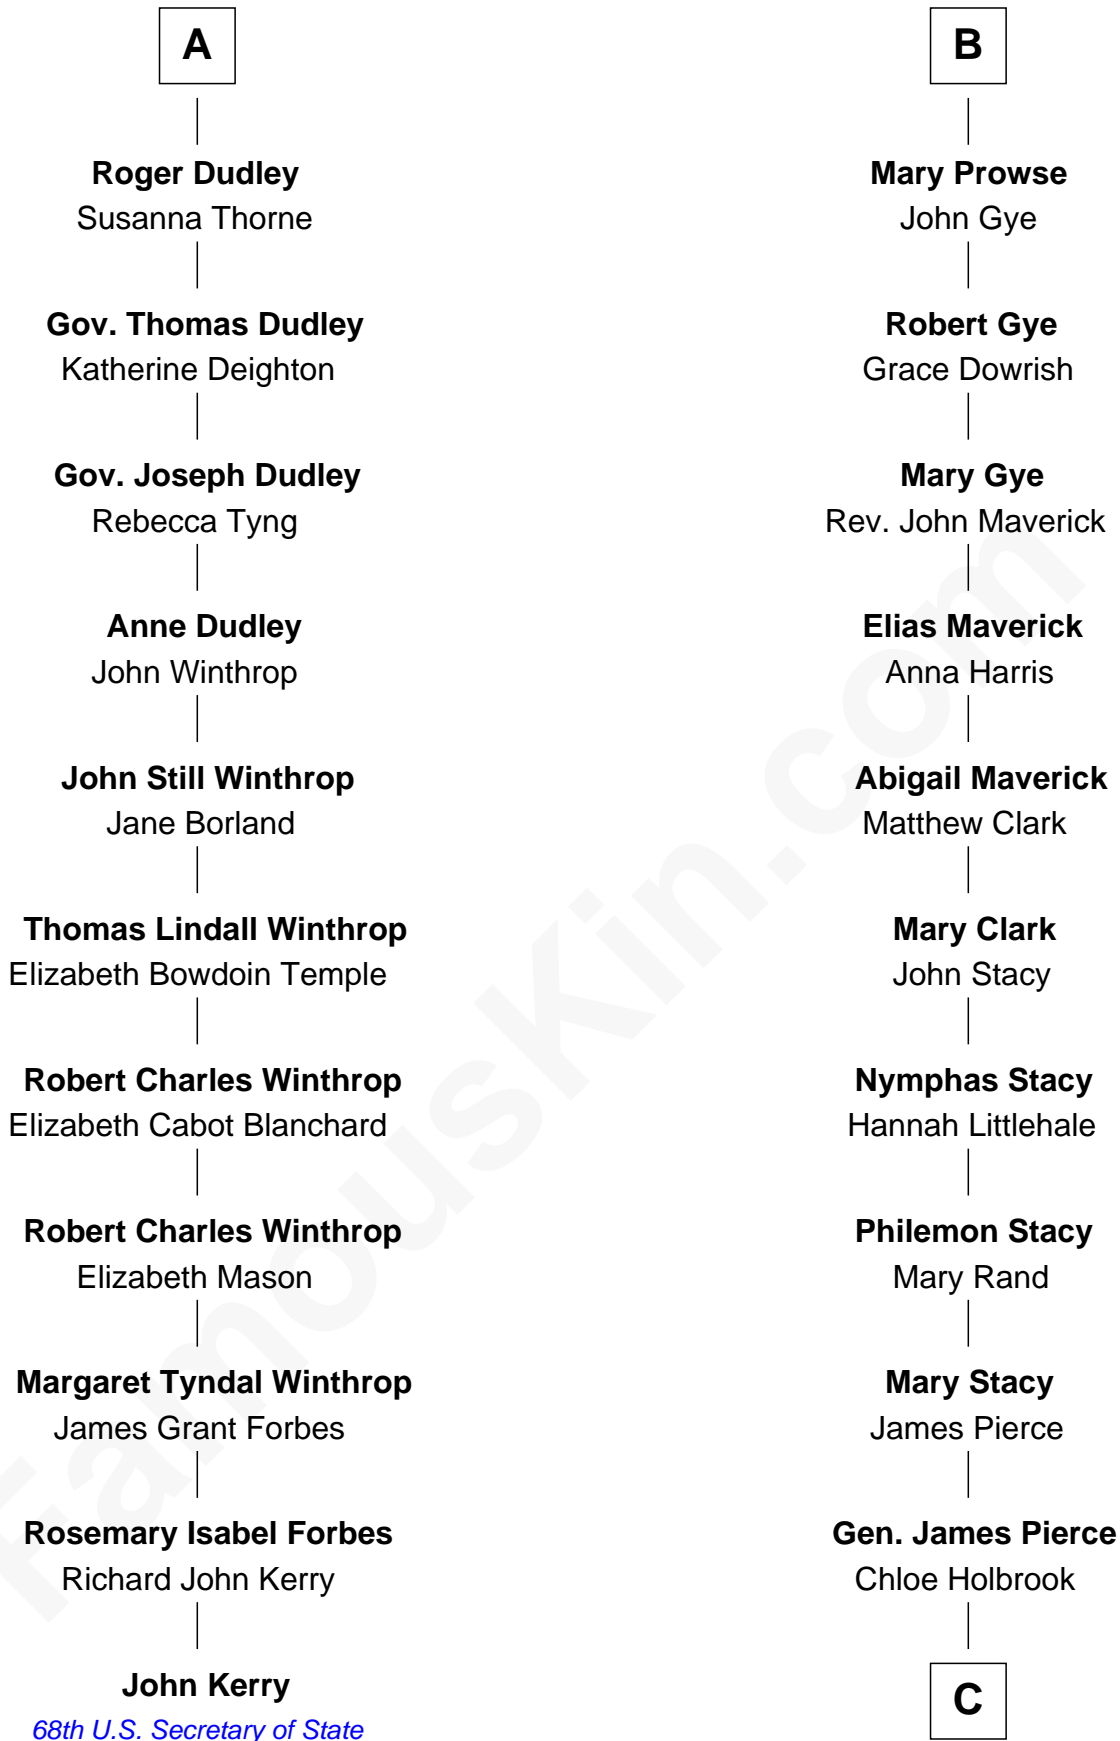

FamousKin.com

Relationship Chart of

John Kerry

68th U.S. Secretary of State

17th cousin 3 times removed of

Barbara (Pierce) Bush

First Lady of President George H.W. Bush

Sir Maurice de Berkeley

Eve la Zouche

C

Jonas James Pierce

Kate Pritzel

Scott Pierce

Mabel Marvin

Marvin Pierce

Pauline Robinson