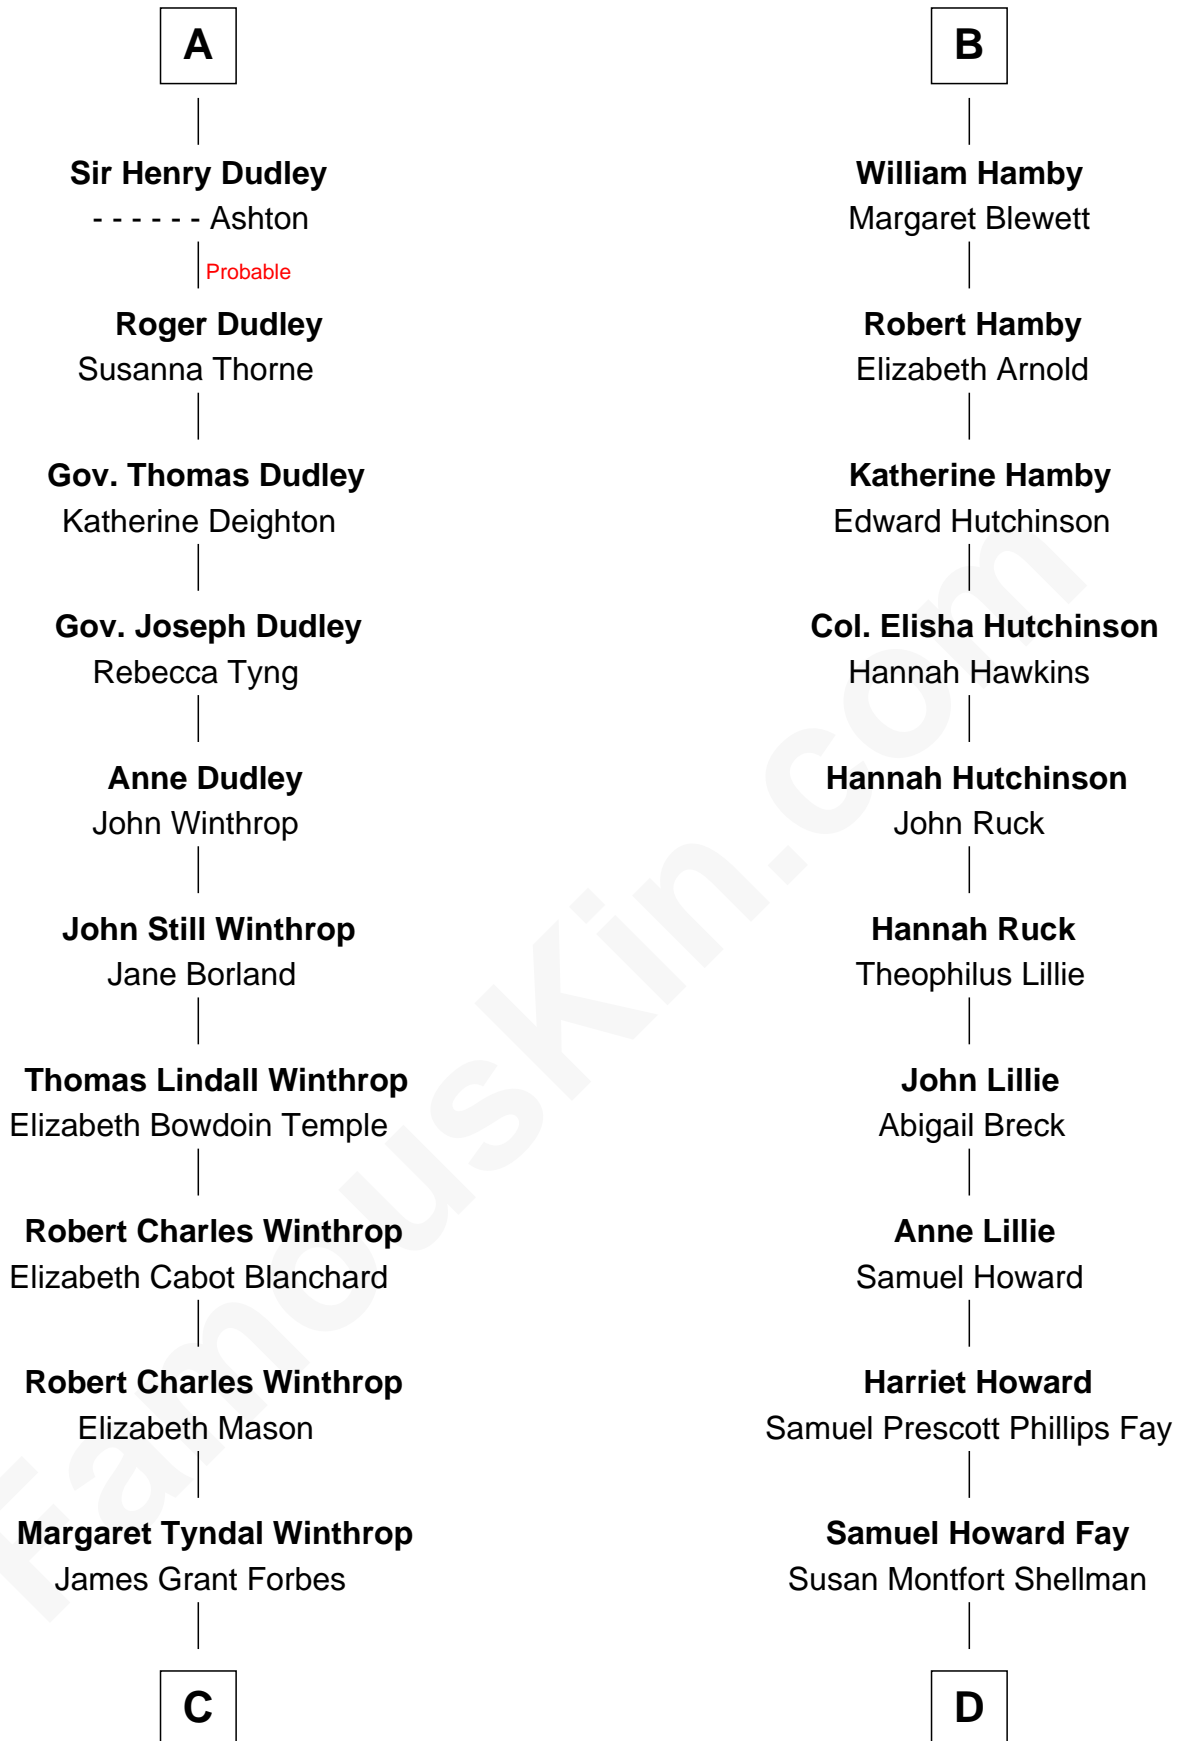

FamousKin.com Relationship Chart of

John Kerry

68th U.S. Secretary of State

18th cousin 3 times removed of

George W. Bush

43rd U.S. President

Sir Philip le Despencer

Joan de Cobham

Richard Thimbleby

Anne Thimbleby

John Booth

Eleanor Booth

Edward Hamby

B

C

Rosemary Isabel Forbes

Richard John Kerry

John Kerry

68th U.S. Secretary of State

D

Harriet Eleanor Fay

Rev. James Smith Bush

Samuel Prescott Bush

Flora Sheldon

Prescott Sheldon Bush

Dorothy Wear Walker

George Herbert Walker Bush

Barbara Pierce

George W. Bush

43rd U.S. President