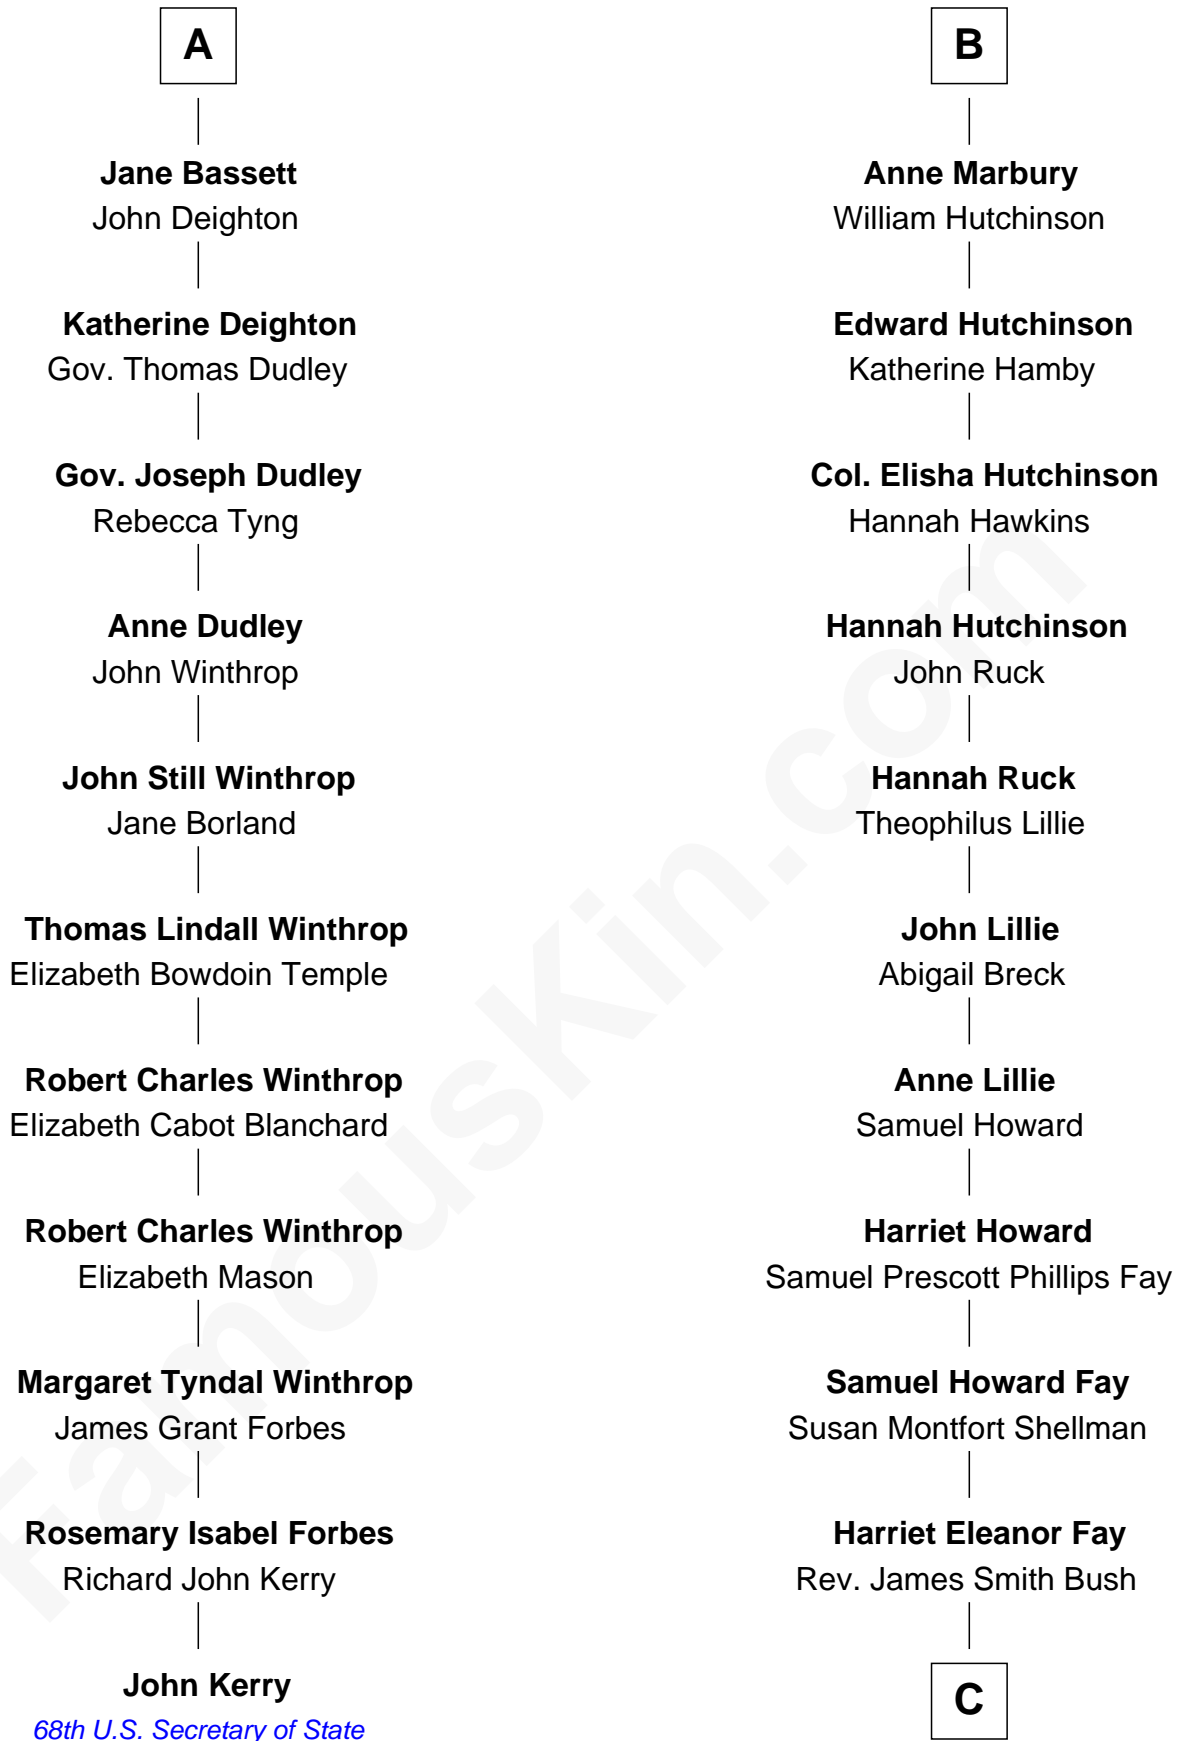

FamousKin.com

Relationship Chart of

John Kerry

68th U.S. Secretary of State

17th cousin 3 times removed of

George W. Bush
43rd U.S. President

Robert de Ferrers
Margaret Despencer

C

Samuel Prescott Bush

Flora Sheldon

Prescott Sheldon Bush

Dorothy Wear Walker

George Herbert Walker Bush

Barbara Pierce

George W. Bush

43rd U.S. President