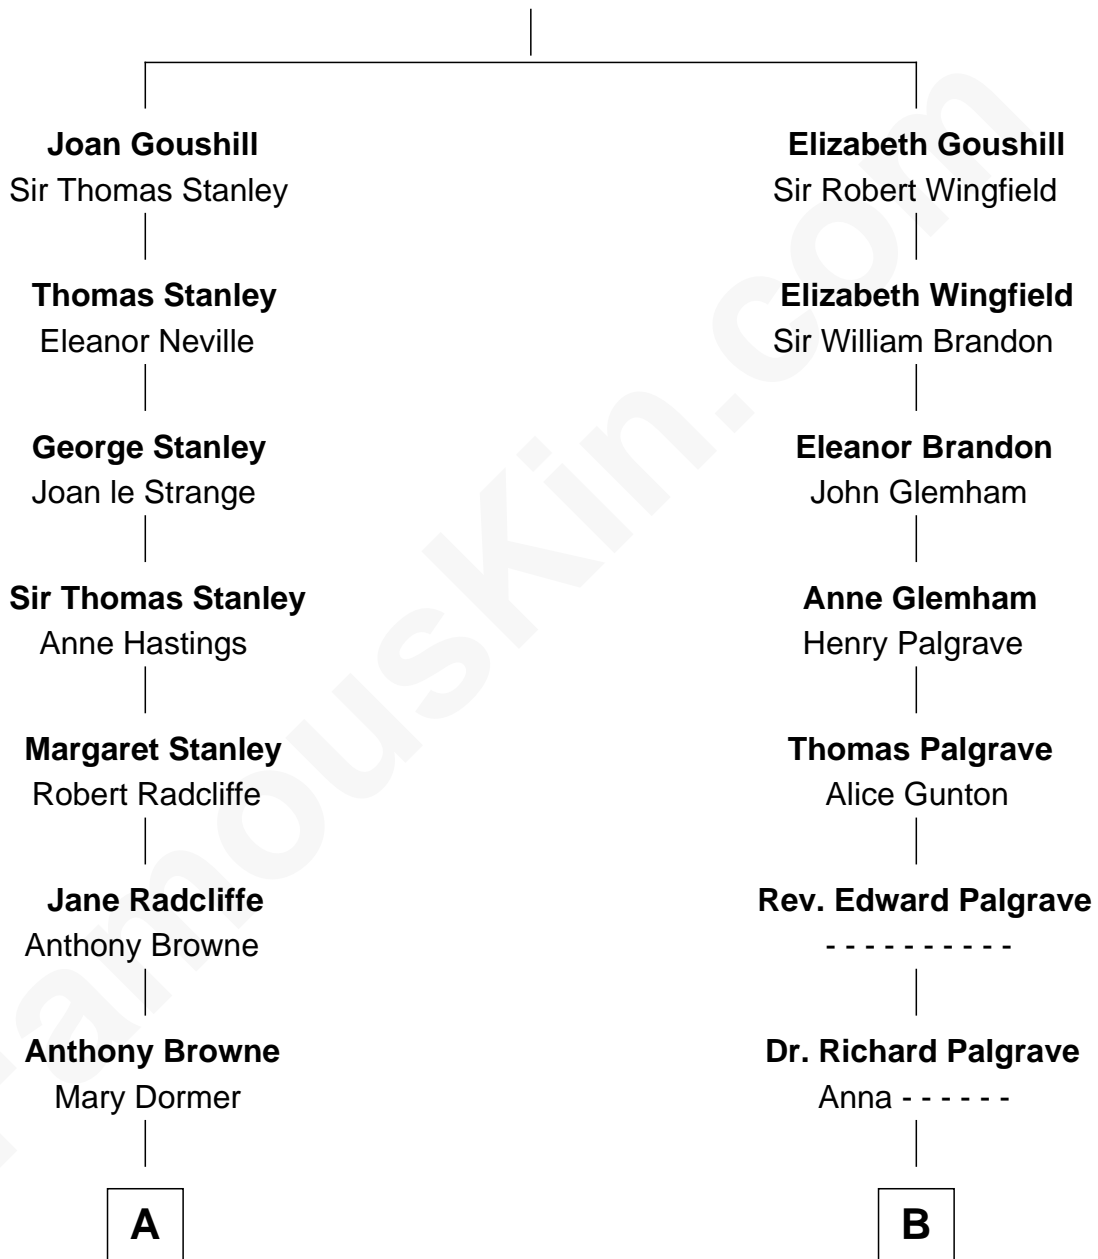

## Relationship Chart of

### John Kerry

68th U.S. Secretary of State

18th cousin 1 time removed of

**George W. Bush**  
43rd U.S. President

**Sir Robert Goushill**  
Elizabeth Fitzalan

**C**

**Rosemary Isabel Forbes**

Richard John Kerry

**John Kerry**

*68th U.S. Secretary of State*

**D**

**Prescott Sheldon Bush**

Dorothy Wear Walker

**George Herbert Walker Bush**

Barbara Pierce

**George W. Bush**

*43rd U.S. President*

FamousKin.com