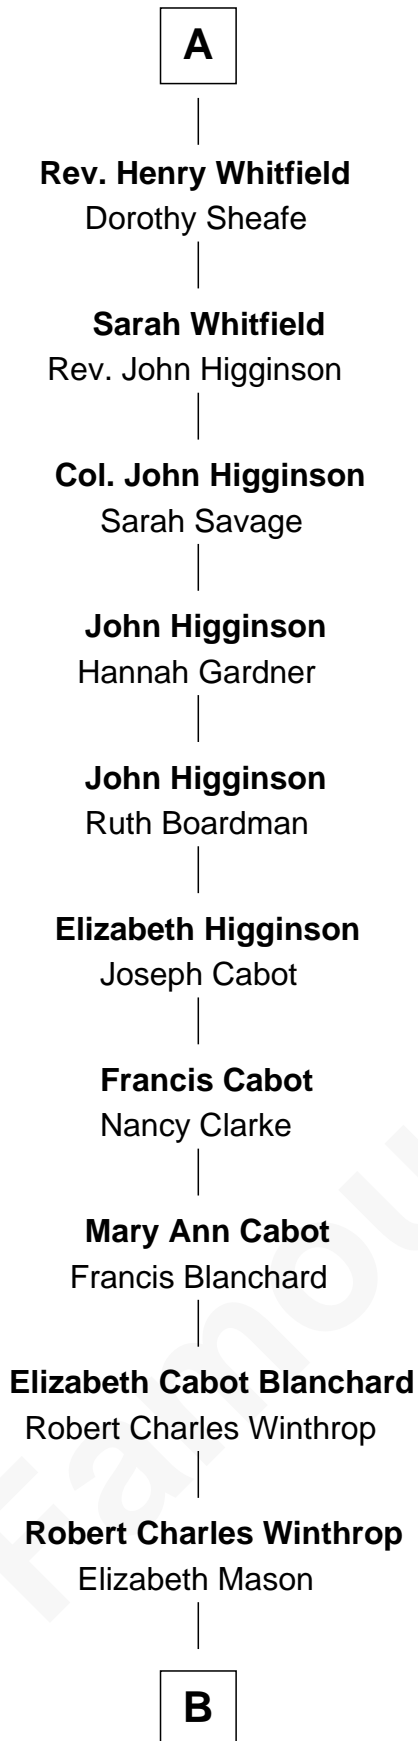

FamousKin.com Relationship Chart of

John Kerry

68th U.S. Secretary of State

17th great-grandnephew of

Geoffrey Chaucer

English poet and author of The Canterbury Tales

John Chaucer
Agnes de Copton

Catherine Chaucer

Henry Manning

Katherine Kyrkener

Mildred Fortune Manning

Thomas Whitfield

A

Geoffrey Chaucer

Author of The Canterbury Tales

B

—
Margaret Tyndal Winthrop

James Grant Forbes

—
Rosemary Isabel Forbes

Richard John Kerry

—
John Kerry

68th U.S. Secretary of State

FamousKin.com