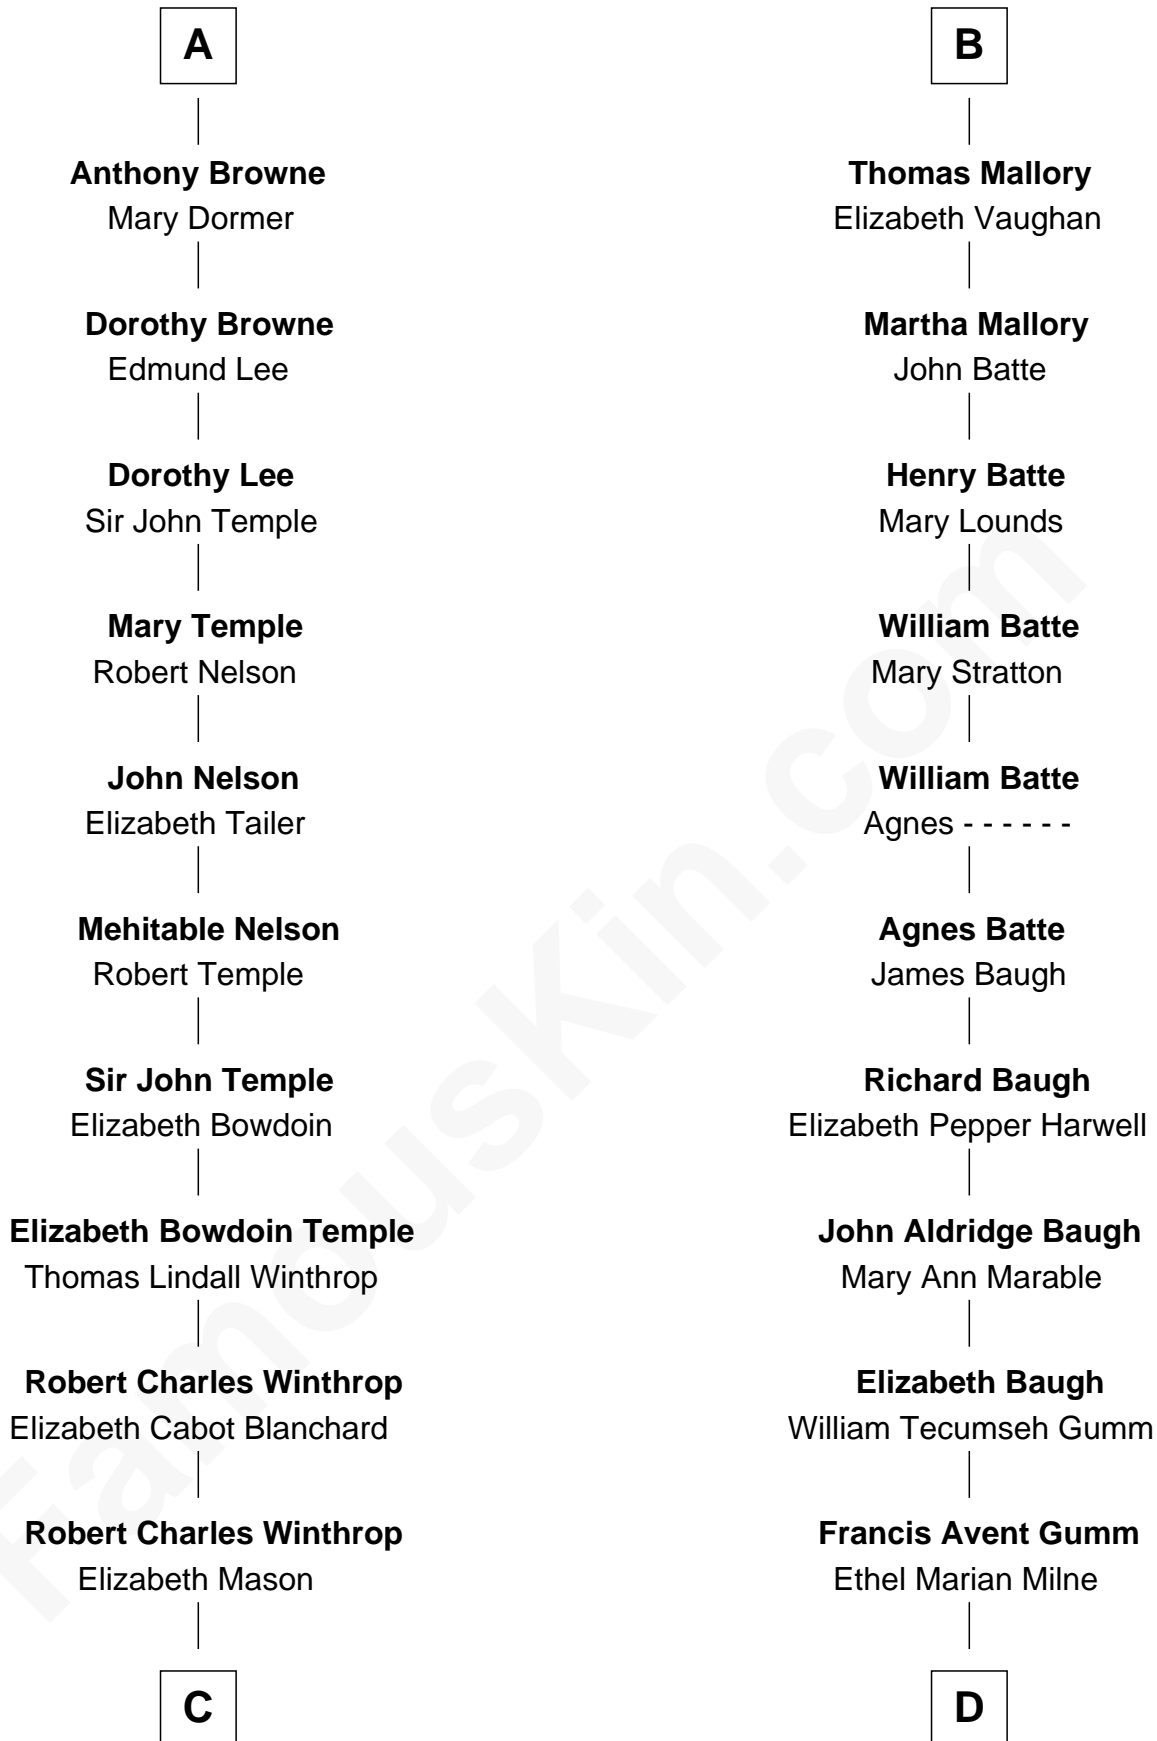

# FamousKin.com Relationship Chart of

**John Kerry**

*68th U.S. Secretary of State*

18th cousin 1 time removed of

**Liza Minnelli**

*Singer and Actress*

**Sir Roger le Strange**

Aline Fitzalan

FamousKin.com