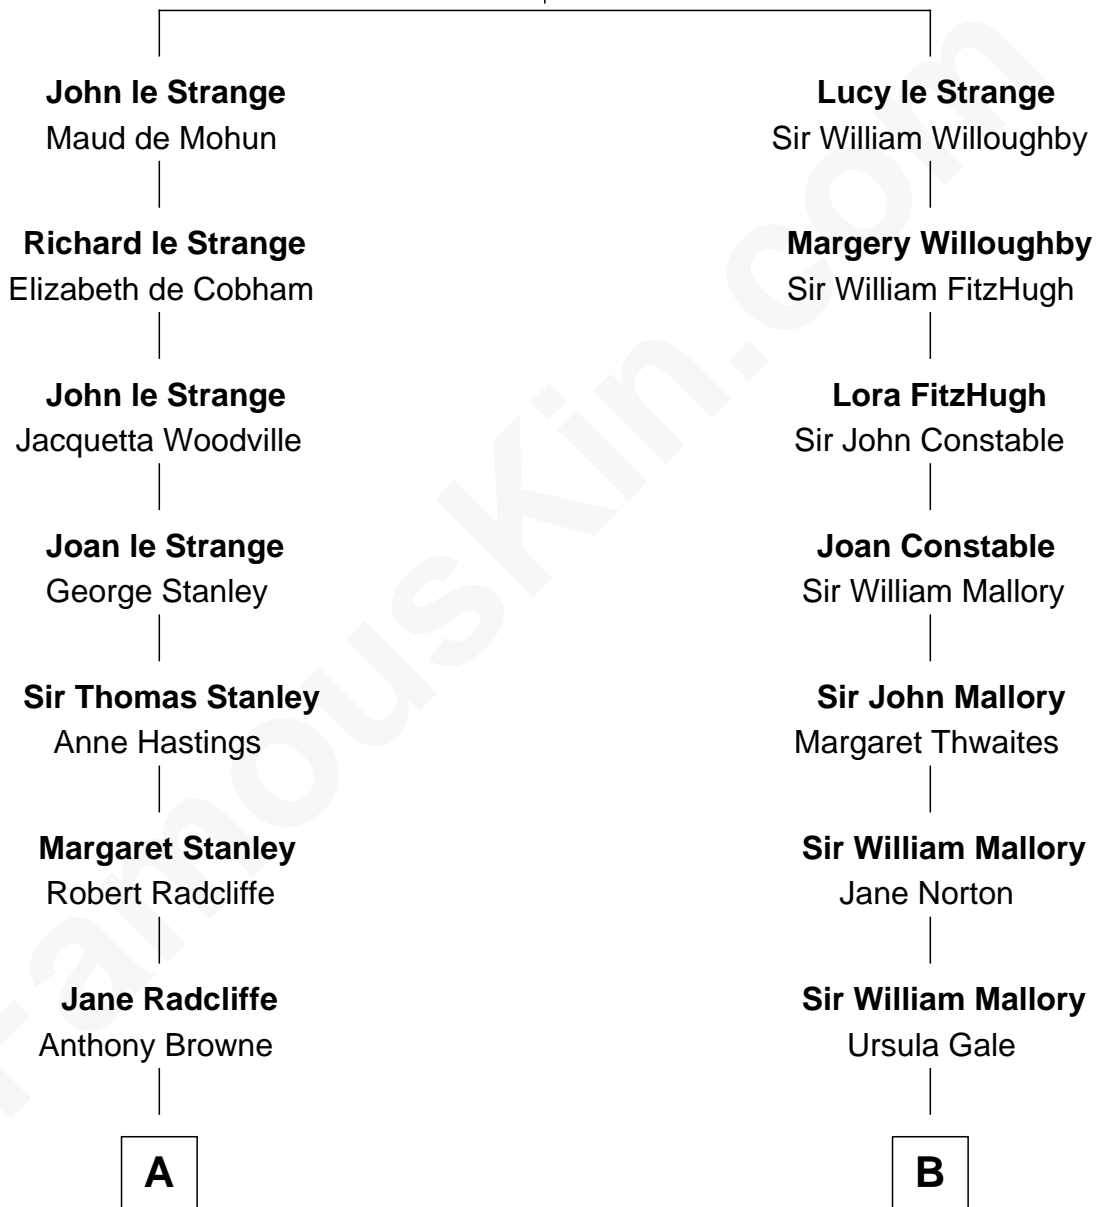

# FamousKin.com Relationship Chart of

**John Kerry**

*68th U.S. Secretary of State*

18th cousin 1 time removed of

**Liza Minnelli**

*Singer and Actress*

**Sir Roger le Strange**

Aline Fitzalan

FamousKin.com