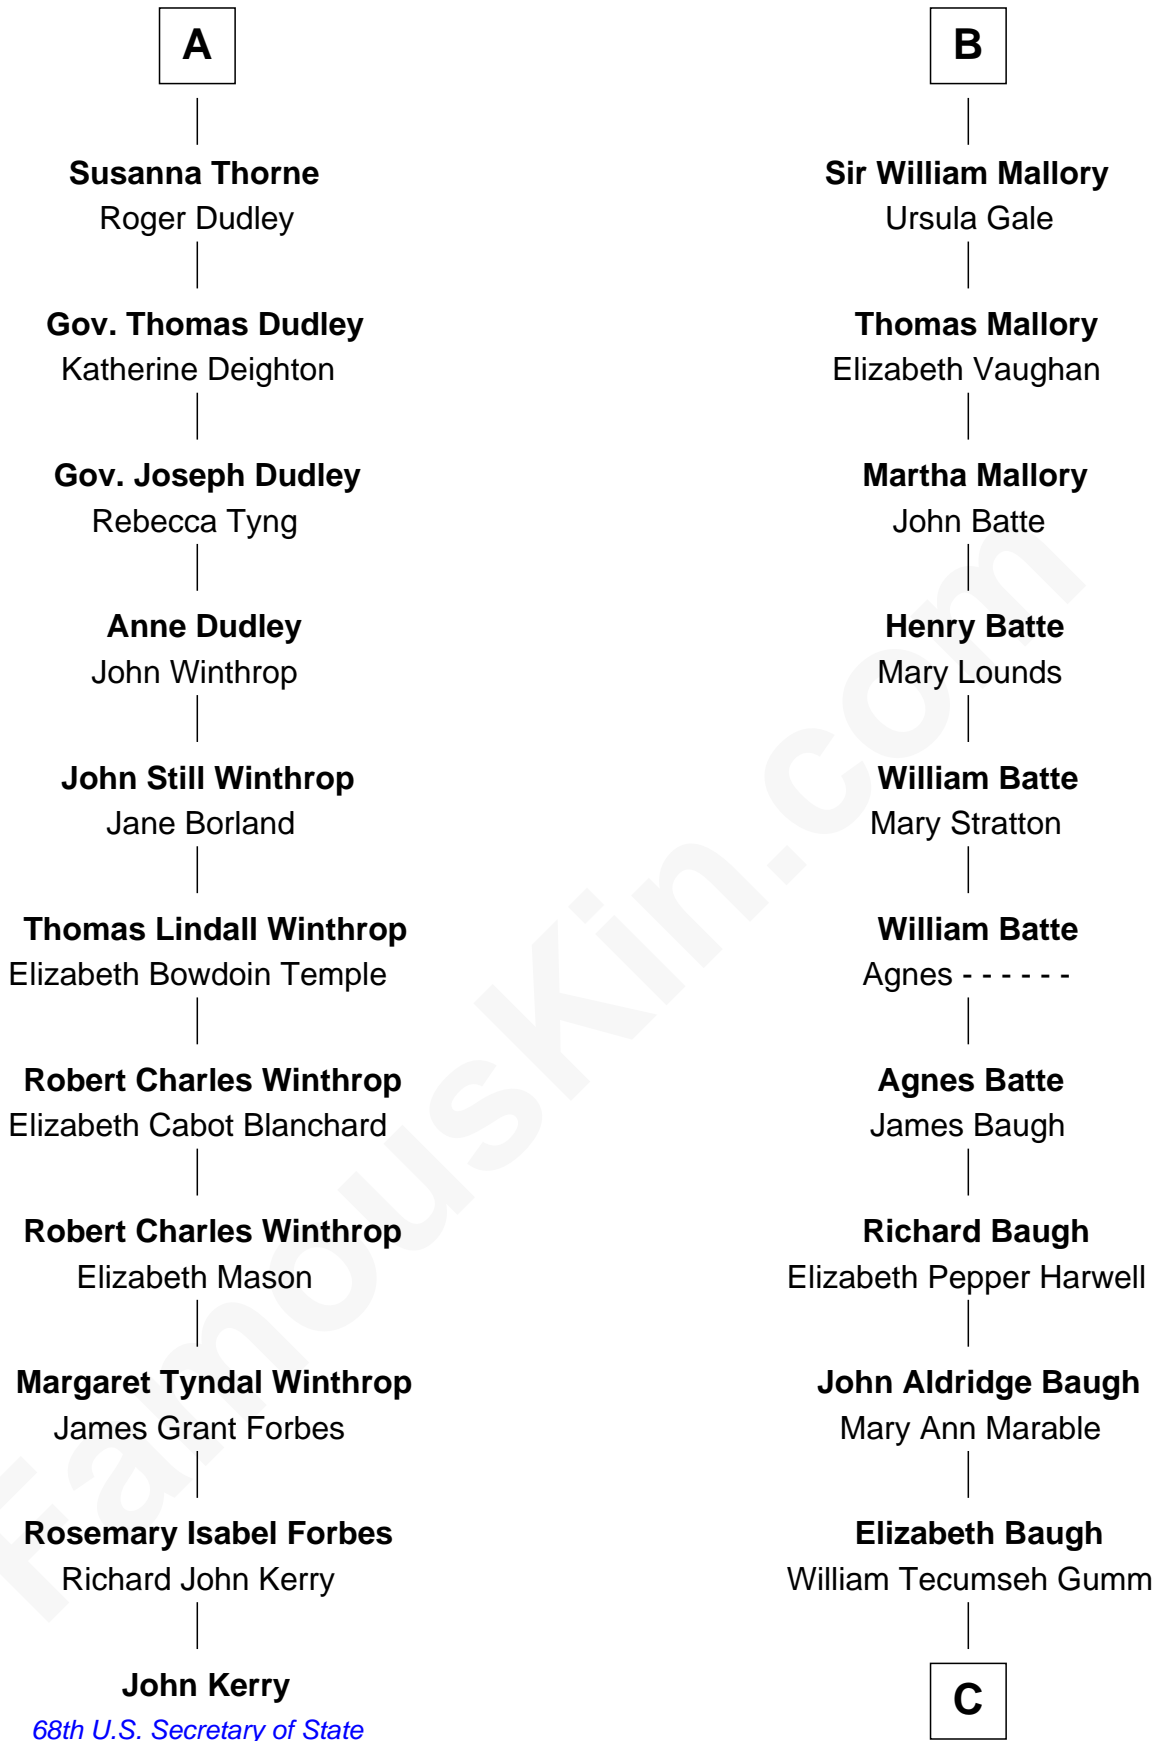

FamousKin.com Relationship Chart of

John Kerry

68th U.S. Secretary of State

17th cousin 2 times removed of

Liza Minnelli

Singer and Actress

Sir John Grey

Avice Marmion

C

Francis Avent Gumm

Ethel Marian Milne

Frances Ethel Gumm

Vincent Minnelli

Liza Minnelli

Singer and Actress

FamousKin.com