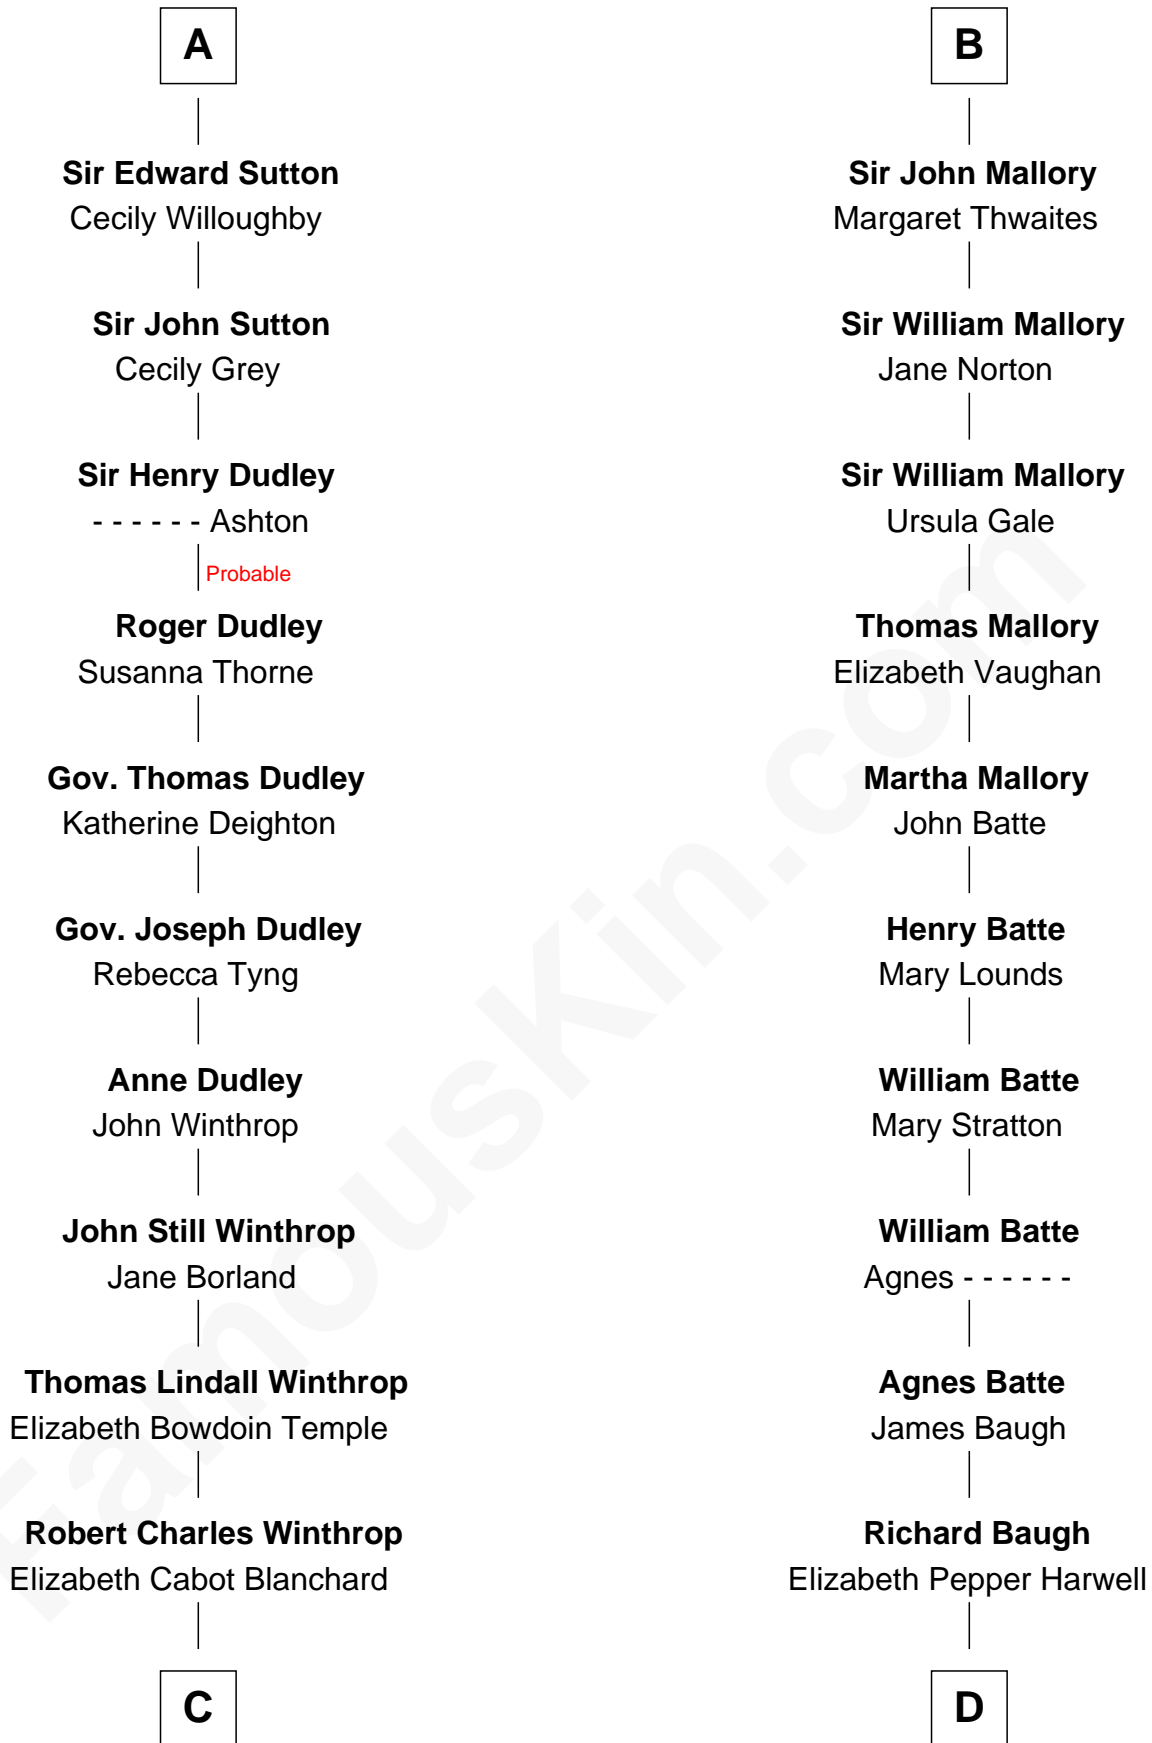

FamousKin.com Relationship Chart of

John Kerry

68th U.S. Secretary of State

20th cousin 1 time removed of

Liza Minnelli

Singer and Actress

John Fitzalan
Isabel de Mortimer

C

Robert Charles Winthrop

Elizabeth Mason

Margaret Tyndal Winthrop

James Grant Forbes

Rosemary Isabel Forbes

Richard John Kerry

John Kerry

68th U.S. Secretary of State