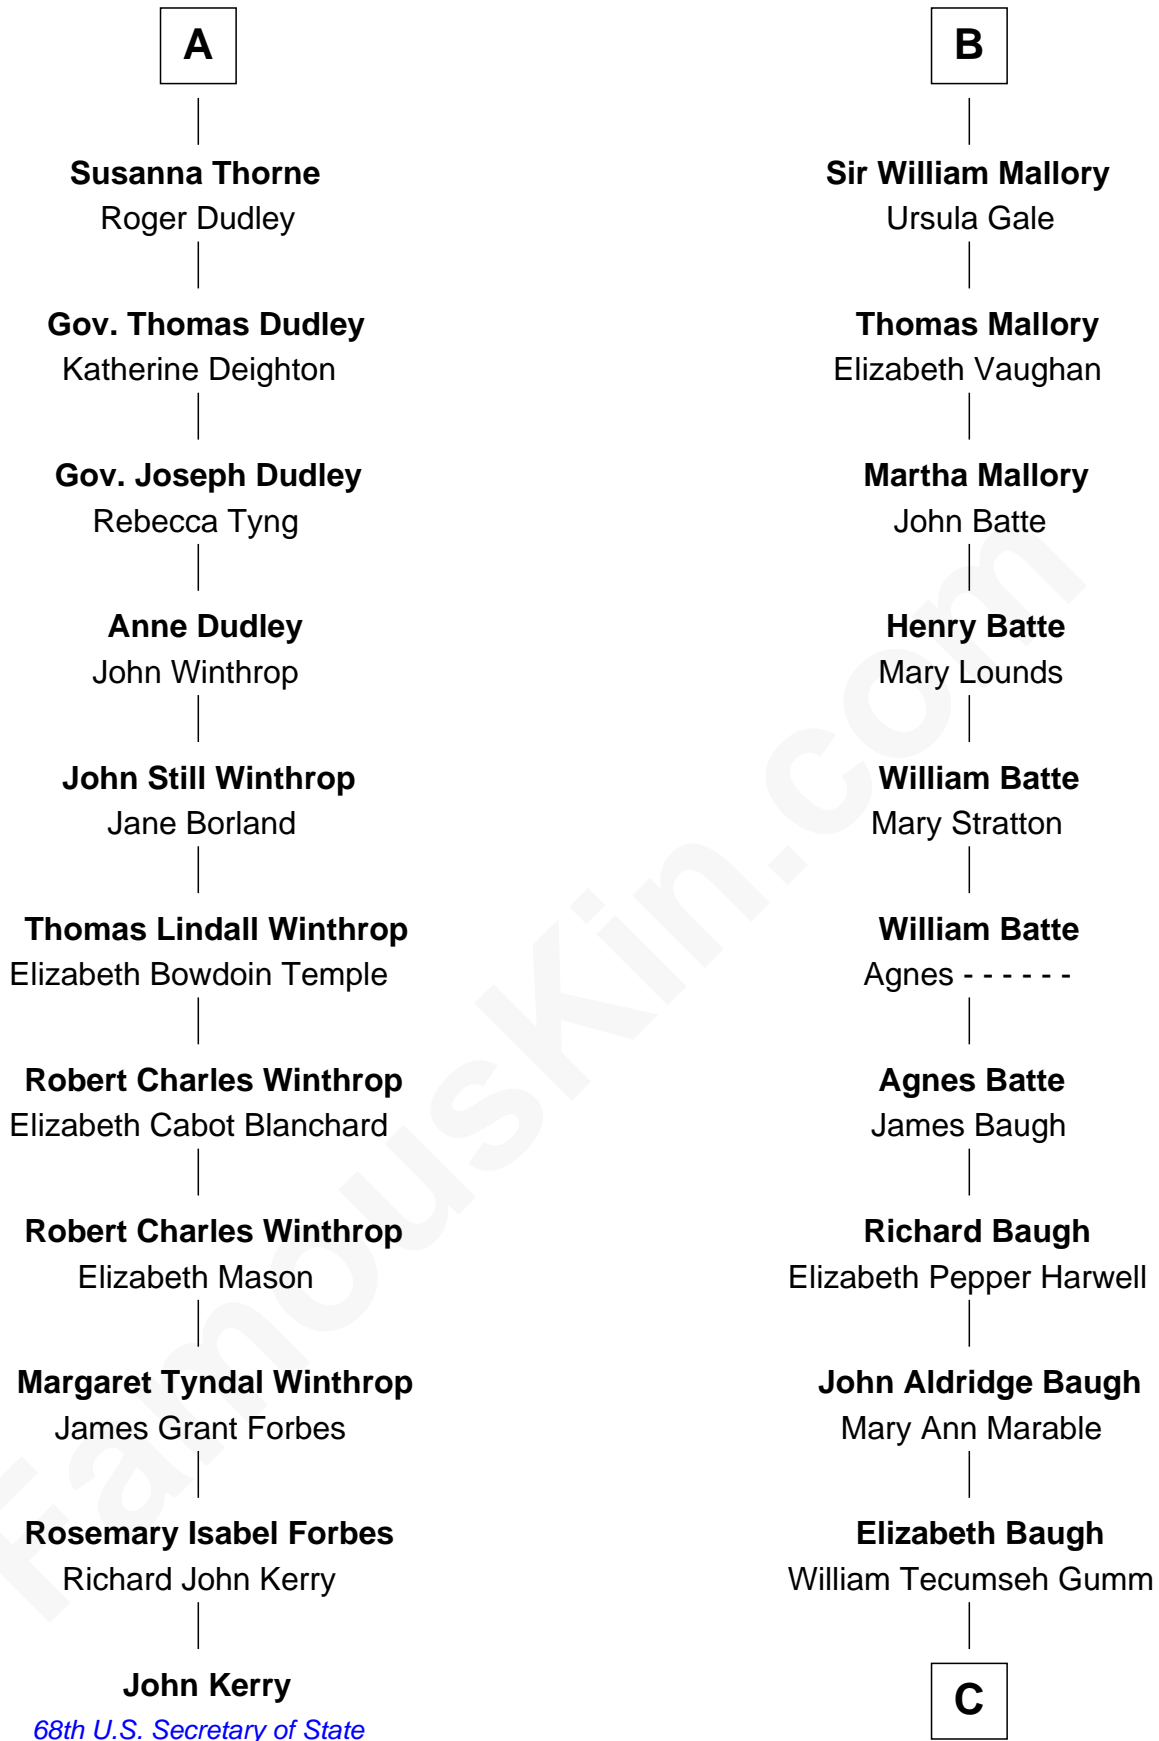

# FamousKin.com Relationship Chart of

**John Kerry**

*68th U.S. Secretary of State*

17th cousin 1 time removed of

**Judy Garland**

*Singer and Movie Actress*

**Sir John Grey**

Avice Marmion