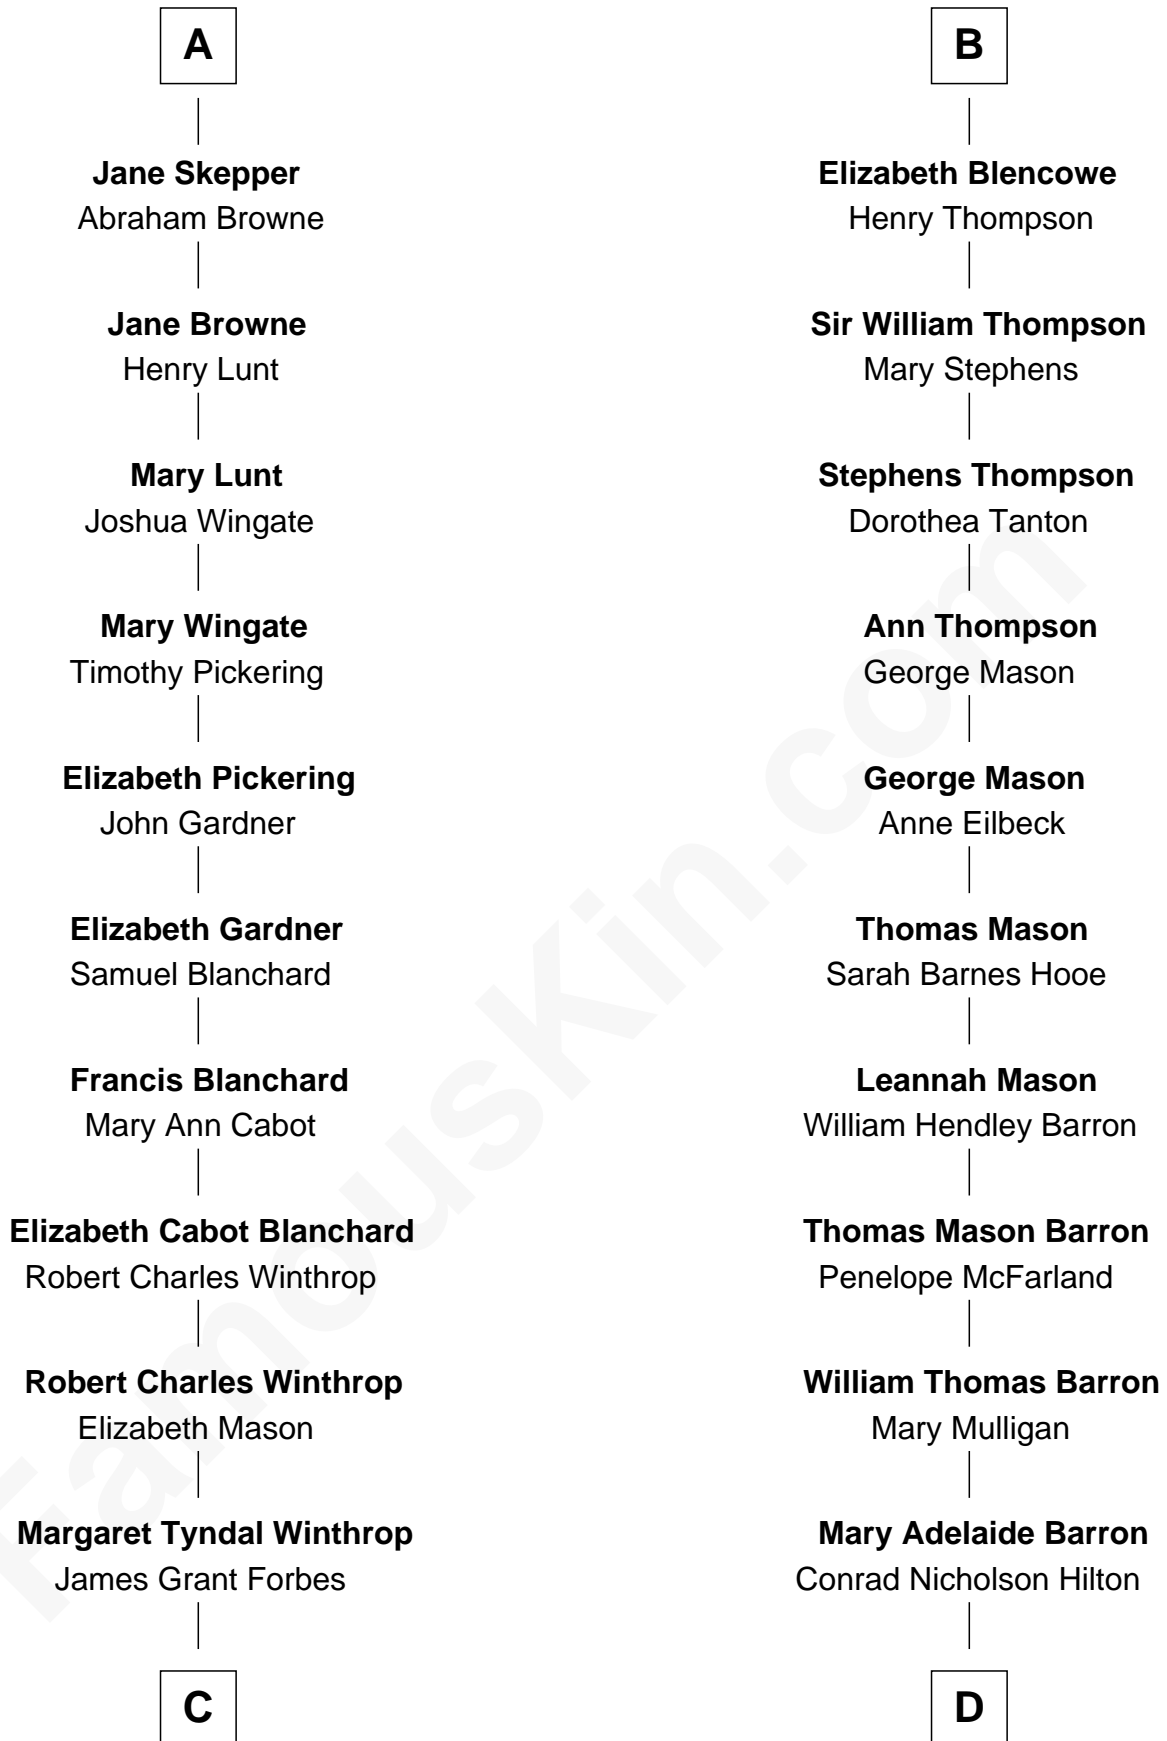

Mary Clifford
Sir Philip Wentworth

Elizabeth Wentworth
Sir Martin de la See

Joan de la See
Sir Piers Hildyard

Isabel Hildyard
Ralph Legard

Joan Ledgard
Richard Skepper

Edward Skepper
Mary Robinson

Rev. William Skepper
Jane - - - - -

A

Thomas Clifford
Joan Dacre

Matilda Clifford
Sir Edmund Sutton

Thomas Dudley
Grace Threlkeld

Winifred Dudley
Anthony Blencowe

Richard Blencowe
Apollonia Tolson

Sir Henry Blencowe
Grace Sandford

John Blencowe
Anne Mallison

B

C

Rosemary Isabel Forbes

Richard John Kerry

John Kerry

68th U.S. Secretary of State

D

Barron Hilton