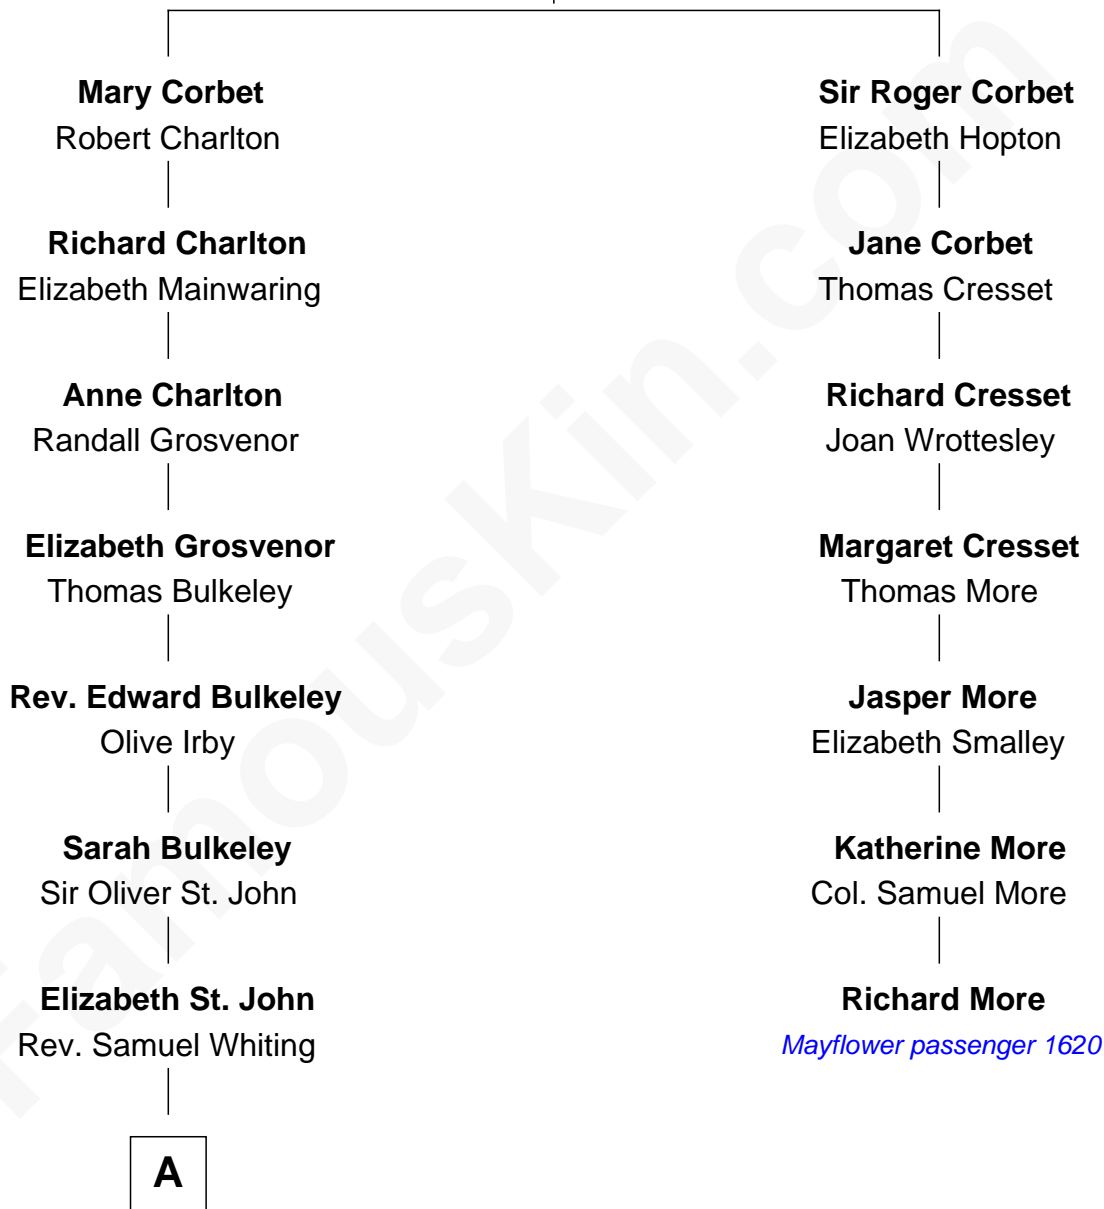

# FamousKin.com Relationship Chart of

**John Kerry**

68th U.S. Secretary of State

6th cousin 10 times removed of

**Richard More**

(c1614 - c1696) Mayflower passenger 1620

**MAYFLOWER**

**Sir Robert Corbet**

Margaret - - - - -

**A**

**Elizabeth Whiting**

Jeremiah Hobart

**Dorothy Hobart**

Daniel Mason

**Jeremiah Mason**

Mary Clark

**Jeremiah Mason**

Elizabeth Fitch

**Jeremiah Mason**

Mary Means

**Robert Means Mason**

Sarah Ellen Francis

**Elizabeth Mason**

Robert Charles Winthrop