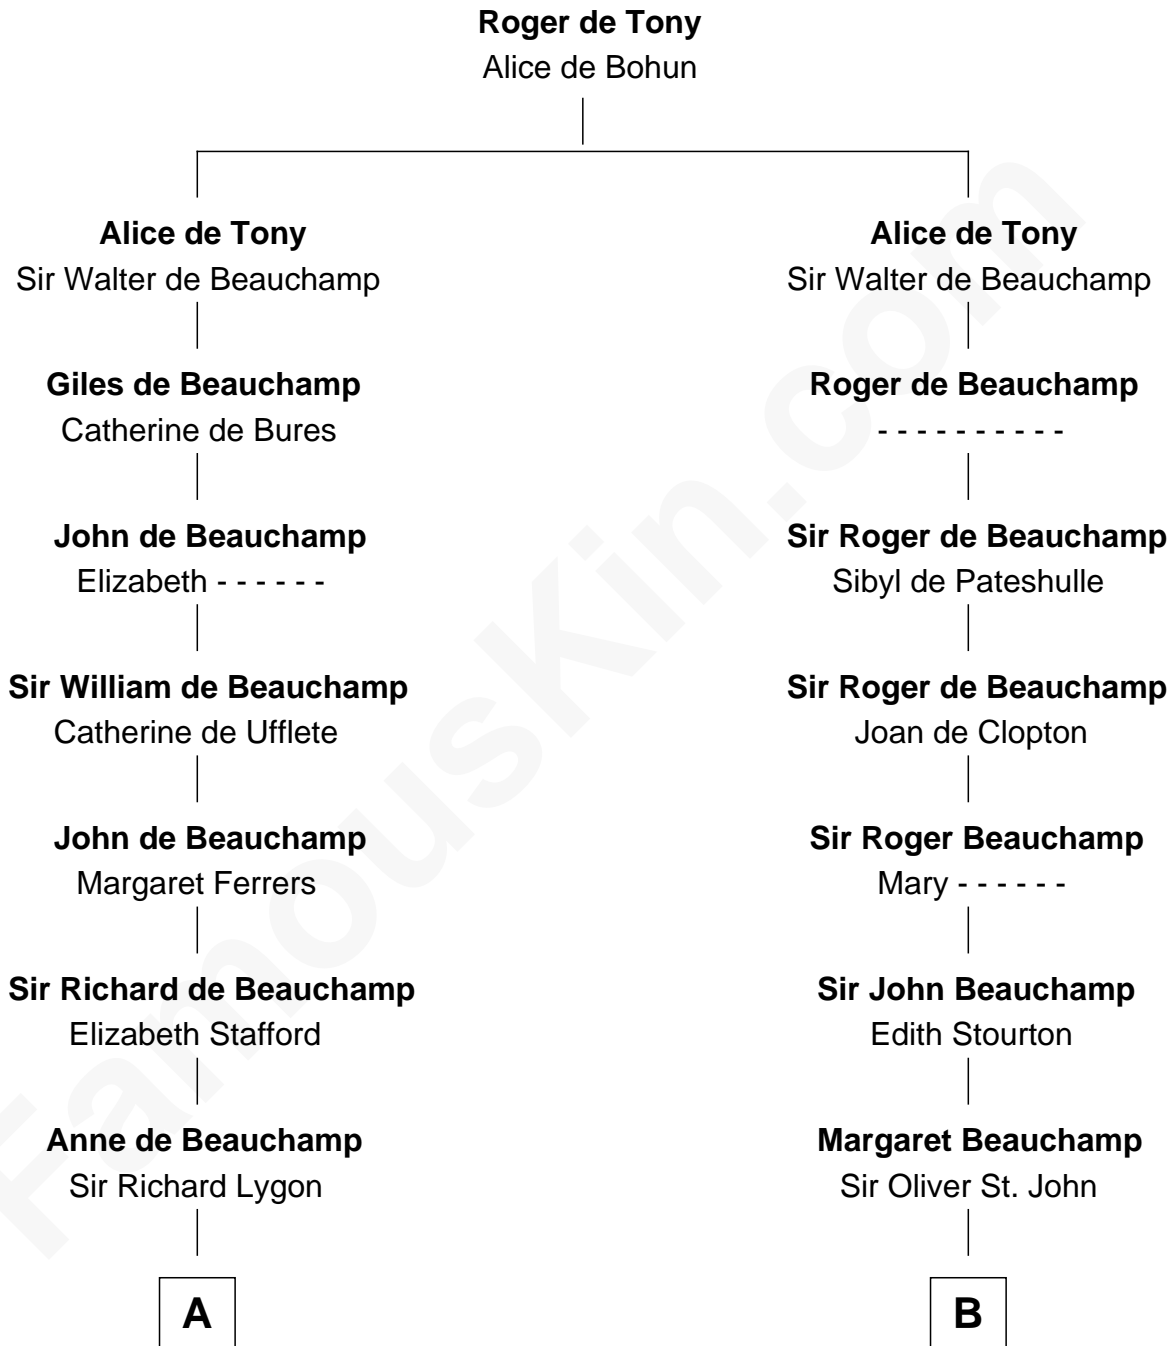

FamousKin.com

Relationship Chart of

John Kerry

68th U.S. Secretary of State

20th cousin 1 time removed of

Calvin Coolidge
30th U.S. President

C

Robert Charles Winthrop

Elizabeth Mason

Margaret Tyndal Winthrop

James Grant Forbes

Rosemary Isabel Forbes

Richard John Kerry

John Kerry

68th U.S. Secretary of State

D