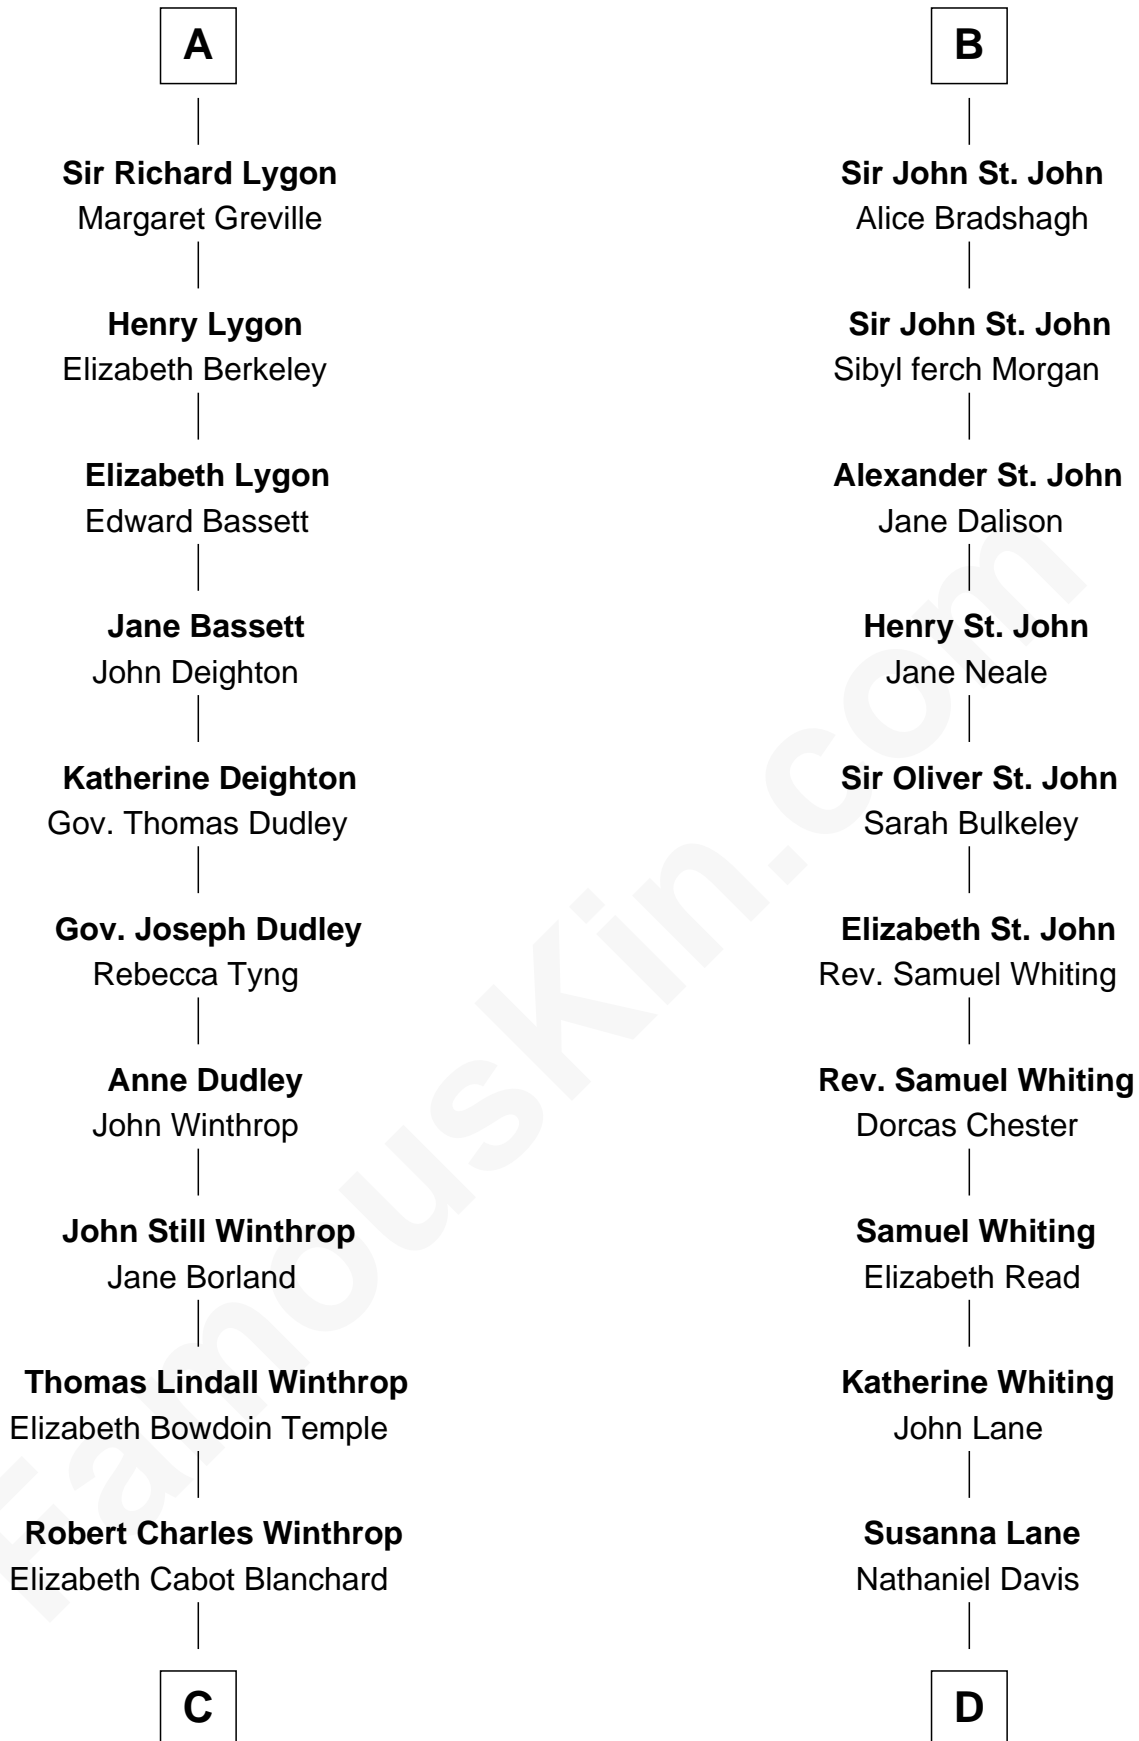

FamousKin.com

Relationship Chart of

John Kerry

68th U.S. Secretary of State

20th cousin 1 time removed of

Calvin Coolidge
30th U.S. President

C

Robert Charles Winthrop

Elizabeth Mason

Margaret Tyndal Winthrop

James Grant Forbes

Rosemary Isabel Forbes

Richard John Kerry

John Kerry

68th U.S. Secretary of State

D