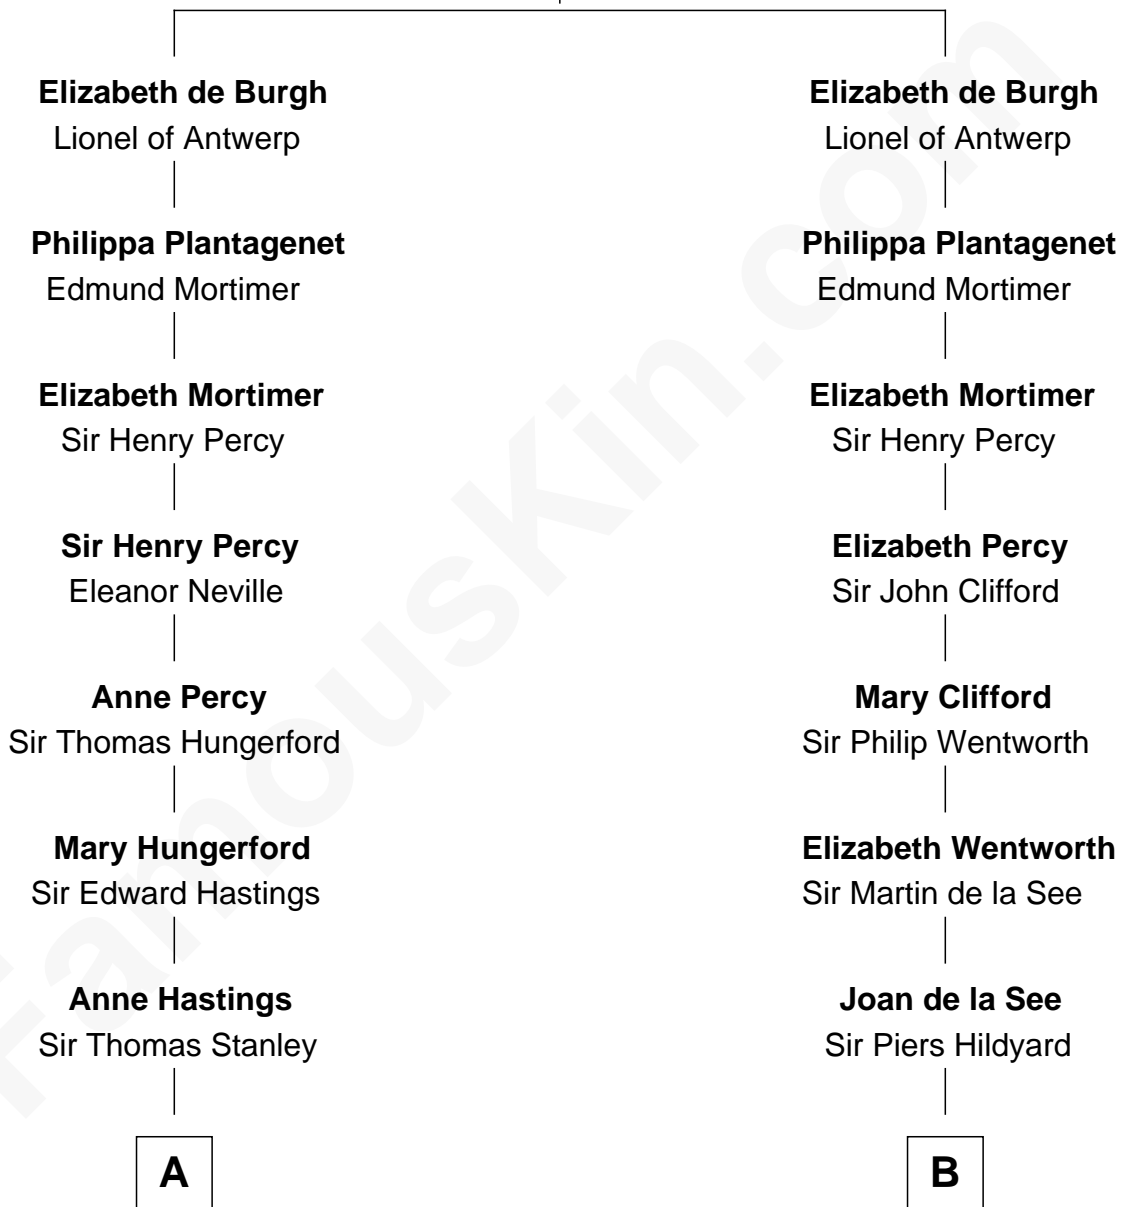

FamousKin.com

Relationship Chart of

John Kerry

68th U.S. Secretary of State

20th cousin 1 time removed of

Calvin Coolidge
30th U.S. President

William de Burgh
Maude of Lancaster

C

Robert Charles Winthrop
Elizabeth Cabot Blanchard

Robert Charles Winthrop
Elizabeth Mason

Margaret Tyndal Winthrop
James Grant Forbes

Rosemary Isabel Forbes
Richard John Kerry

John Kerry
68th U.S. Secretary of State