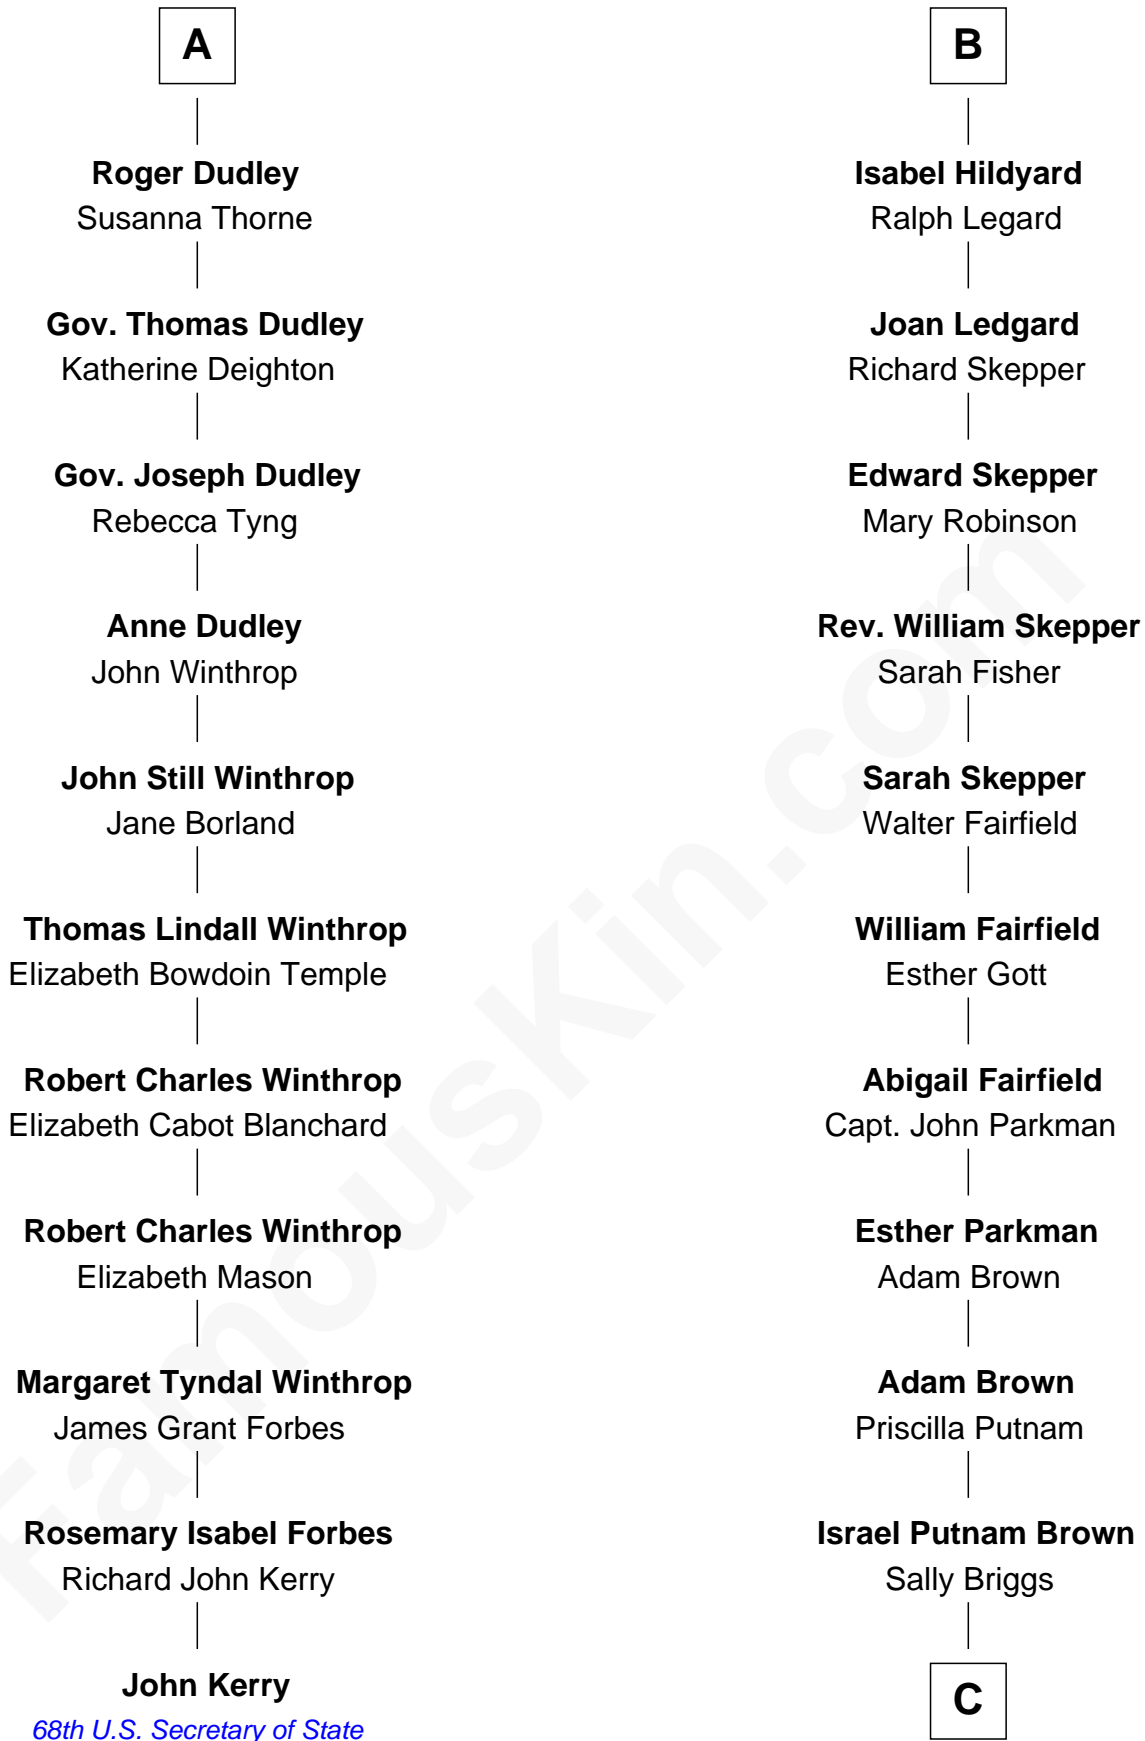

FamousKin.com

Relationship Chart of

John Kerry

68th U.S. Secretary of State

17th cousin 3 times removed of

Calvin Coolidge

30th U.S. President

Edward III, King of England

Philippa of Hainault

C

—
Sally Briggs Brown

Israel Chase Brewer

—
Sarah Almeda Brewer

Calvin Galusha Coolidge

—
Col. John Calvin Coolidge

Victoria Josephine Moor