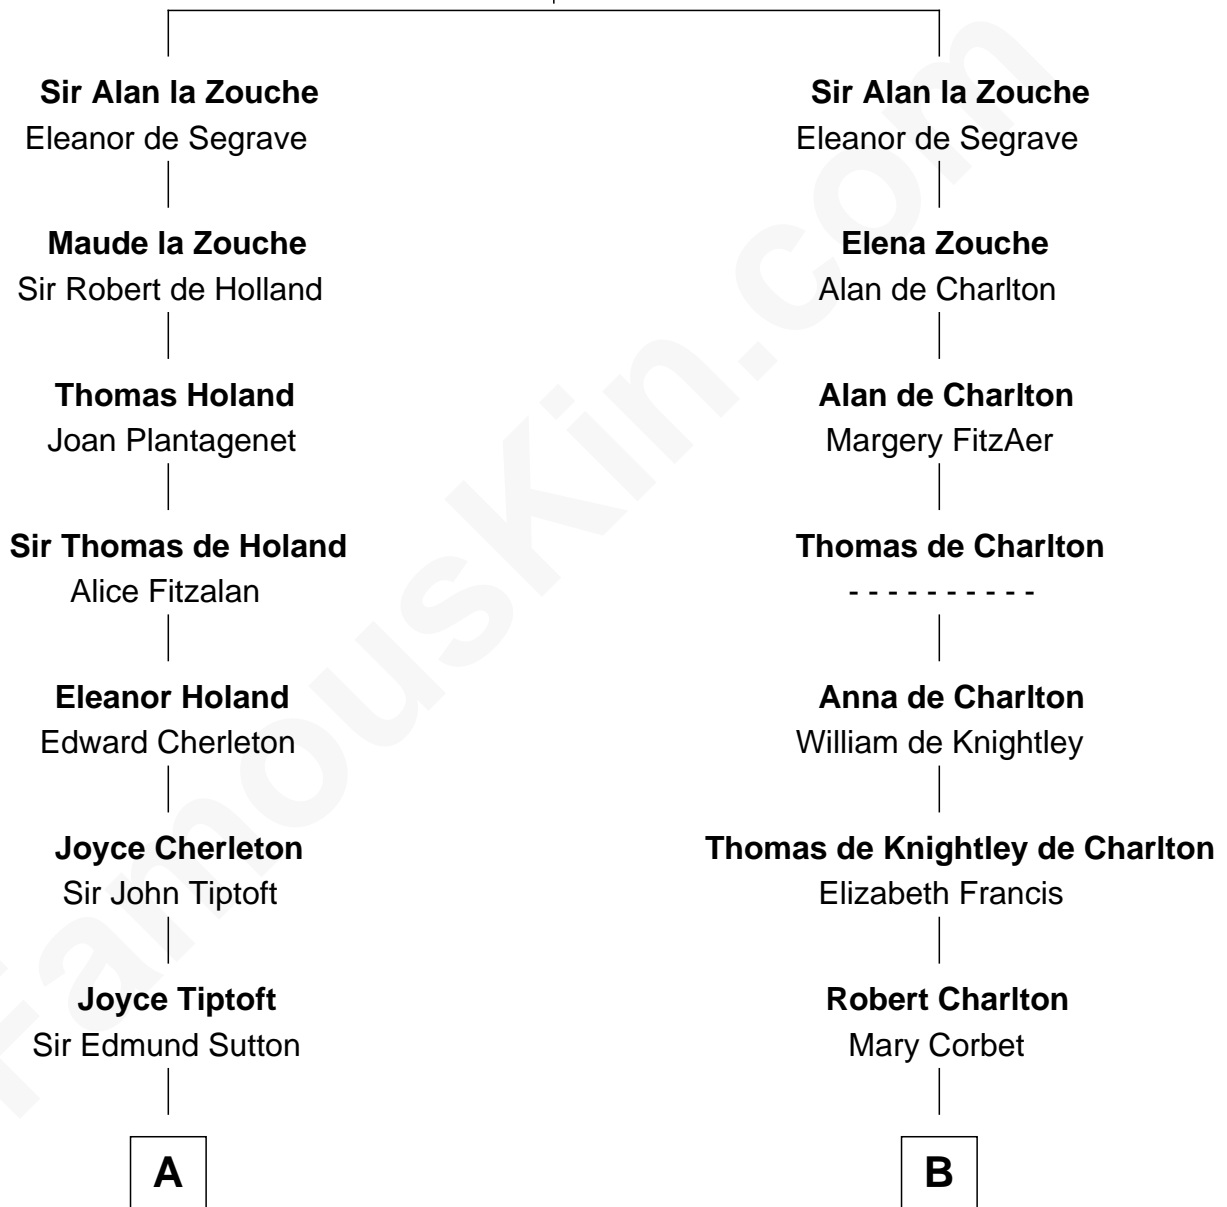

## Relationship Chart of

### John Kerry

68th U.S. Secretary of State

20th cousin 1 time removed of

### Calvin Coolidge

30th U.S. President

**Sir Roger la Zouche**

Ela Longespee

**C**

**Robert Charles Winthrop**

Elizabeth Mason

**Margaret Tyndal Winthrop**