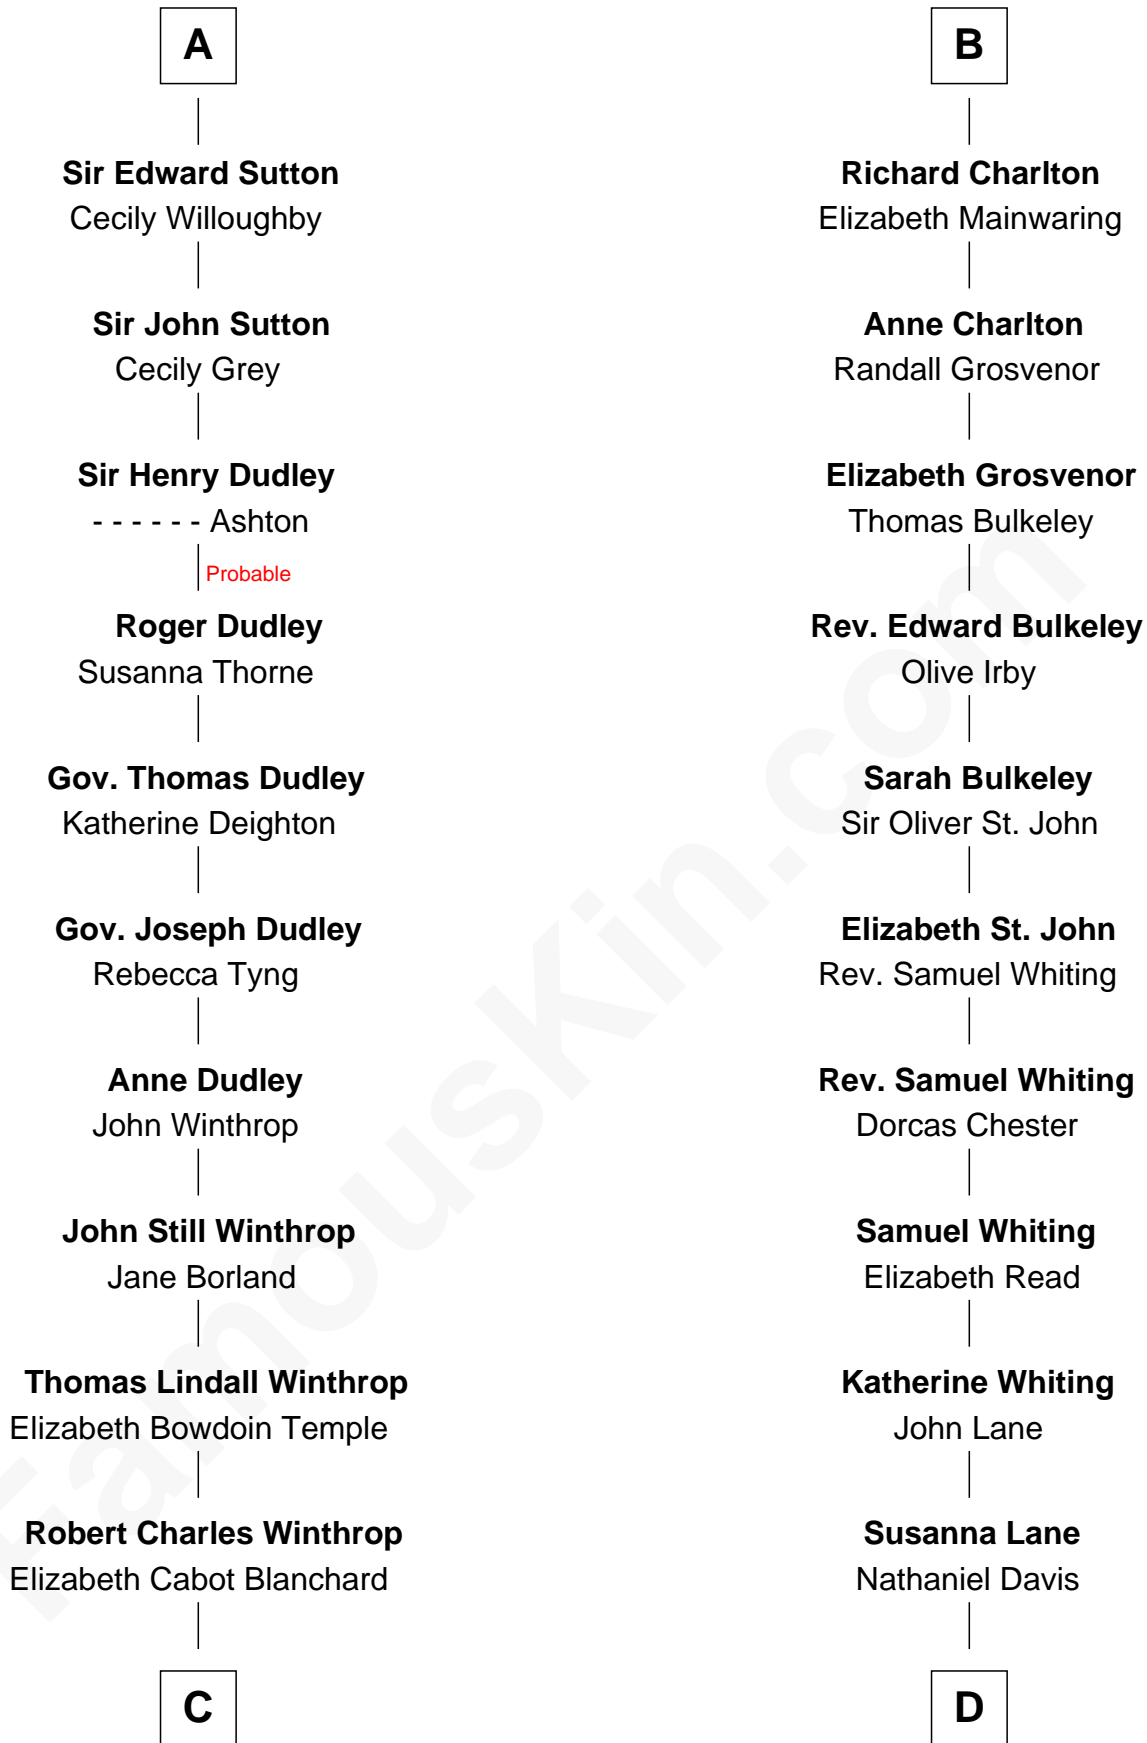

## Relationship Chart of

### John Kerry

68th U.S. Secretary of State

20th cousin 1 time removed of

### Calvin Coolidge

30th U.S. President

**Sir Roger la Zouche**

Ela Longespee

**C**

**Robert Charles Winthrop**

Elizabeth Mason

**Margaret Tyndal Winthrop**

James Grant Forbes

**Rosemary Isabel Forbes**

Richard John Kerry

**John Kerry**

*68th U.S. Secretary of State*

**D**

**Nathaniel Davis**

Lydia Harwood