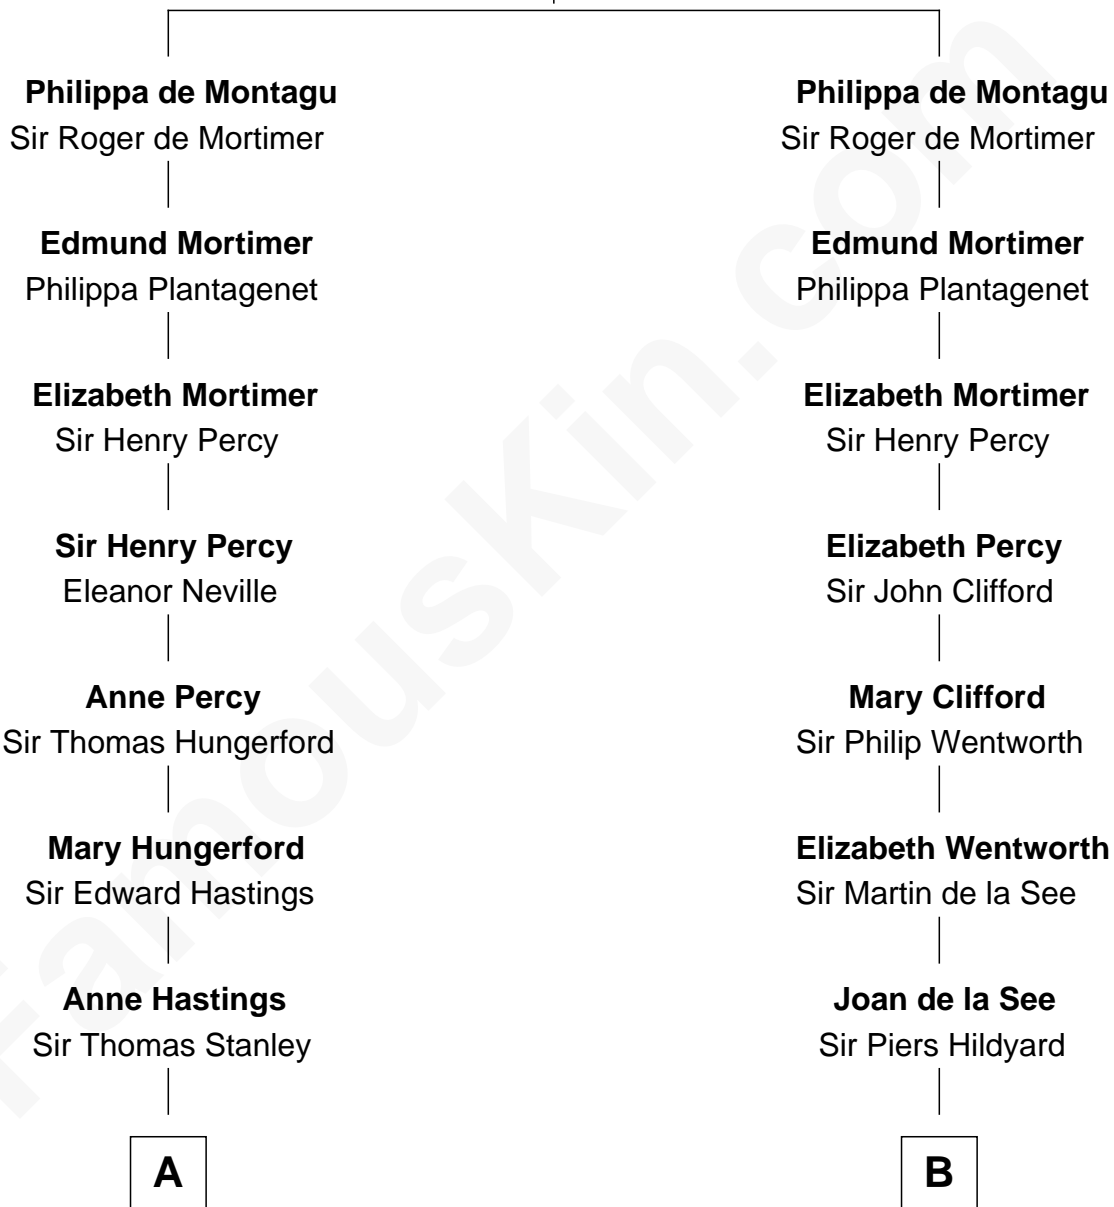

FamousKin.com

Relationship Chart of

John Kerry

68th U.S. Secretary of State

20th cousin 1 time removed of

Calvin Coolidge

30th U.S. President

William de Montagu
Katherine de Grandison

C

Robert Charles Winthrop
Elizabeth Cabot Blanchard

Robert Charles Winthrop
Elizabeth Mason

Margaret Tyndal Winthrop
James Grant Forbes

Rosemary Isabel Forbes
Richard John Kerry

John Kerry
68th U.S. Secretary of State

D

Sally Briggs Brown
Israel Chase Brewer

Sarah Almeda Brewer
Calvin Galusha Coolidge

Col. John Calvin Coolidge
Victoria Josephine Moor

Calvin Coolidge
30th U.S. President

FamousKin.com