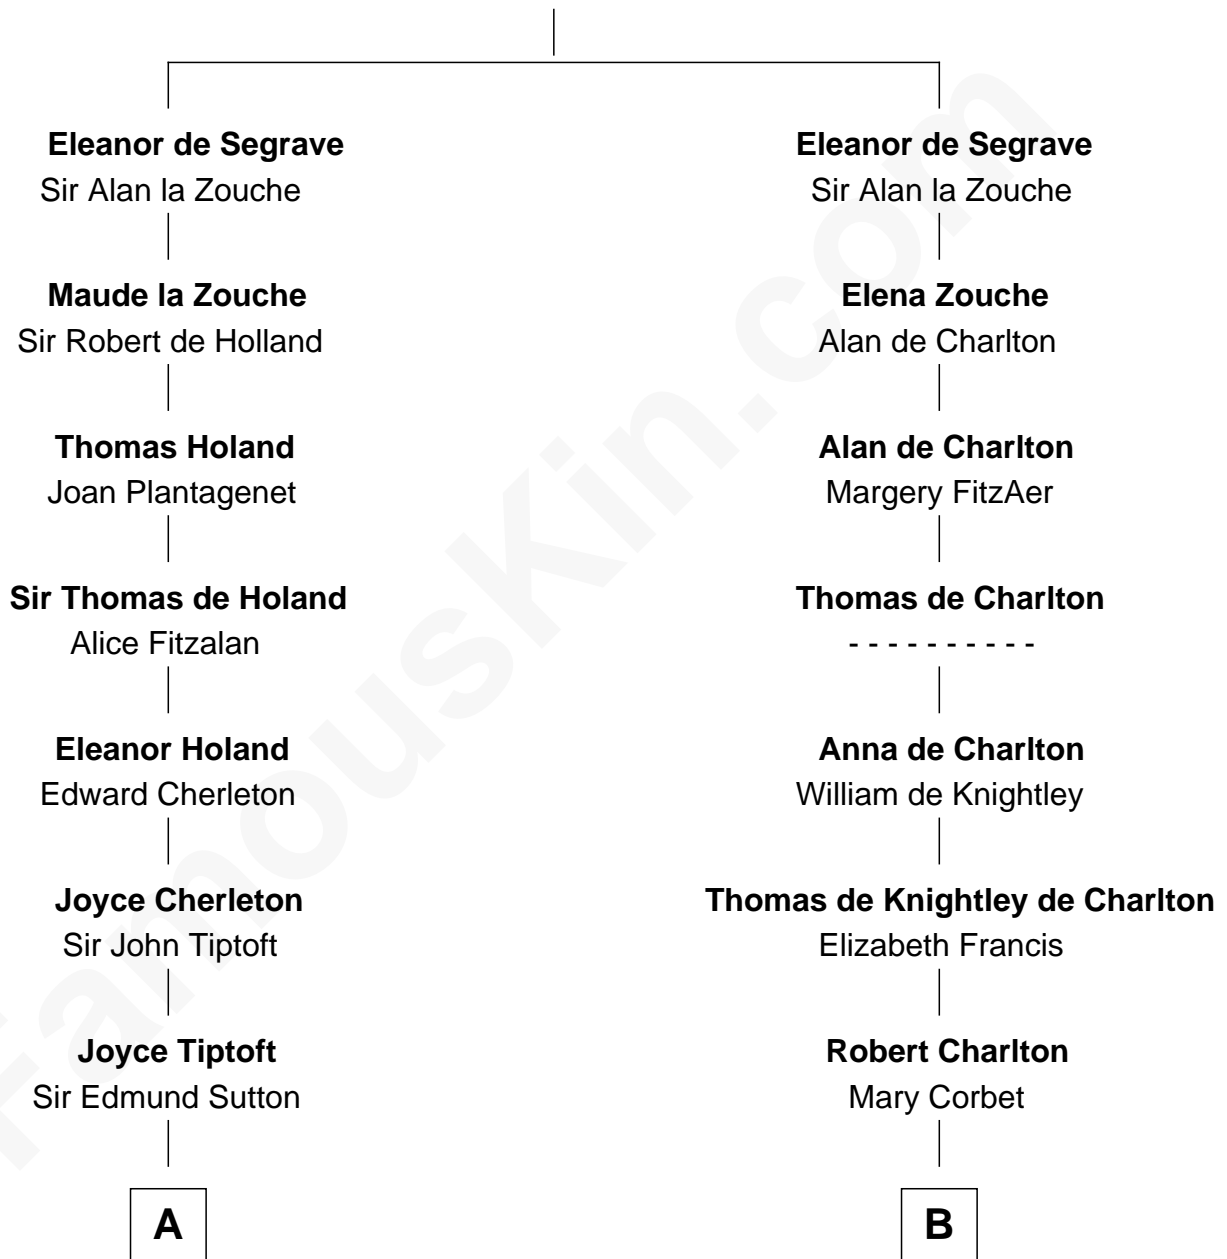

FamousKin.com Relationship Chart of

John Kerry

68th U.S. Secretary of State

20th cousin 1 time removed of

Calvin Coolidge

30th U.S. President

Nicholas de Segrave

C

Robert Charles Winthrop

Elizabeth Mason

Margaret Tyndal Winthrop

James Grant Forbes

Rosemary Isabel Forbes

Richard John Kerry

John Kerry

68th U.S. Secretary of State