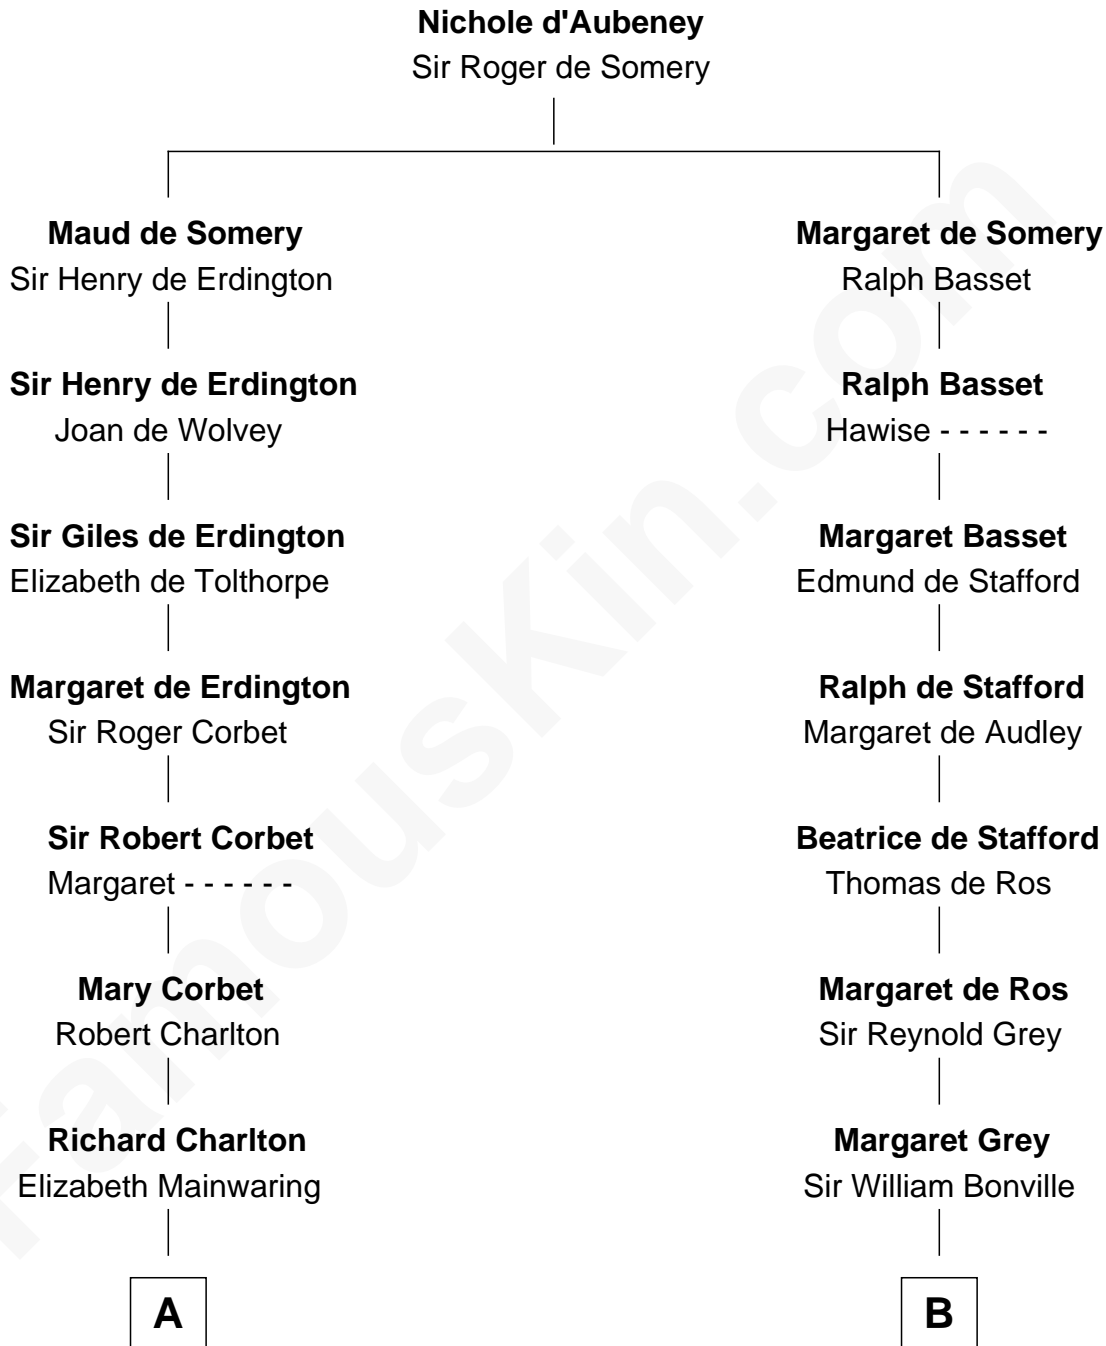

FamousKin.com

Relationship Chart of

John Kerry

68th U.S. Secretary of State

18th cousin 3 times removed of

Bathsheba (Ruggles) Spooner

First woman executed for murder in U.S. by non-British government

C

Robert Means Mason
Sarah Ellen Francis

Elizabeth Mason
Robert Charles Winthrop

Margaret Tyndal Winthrop
James Grant Forbes

Rosemary Isabel Forbes
Richard John Kerry

John Kerry
68th U.S. Secretary of State

D

Timothy Dwight Ruggles
Bathsheba Bourne

Bathsheba (Ruggles) Spooner
First Woman Executed in U.S.

FamousKin.com