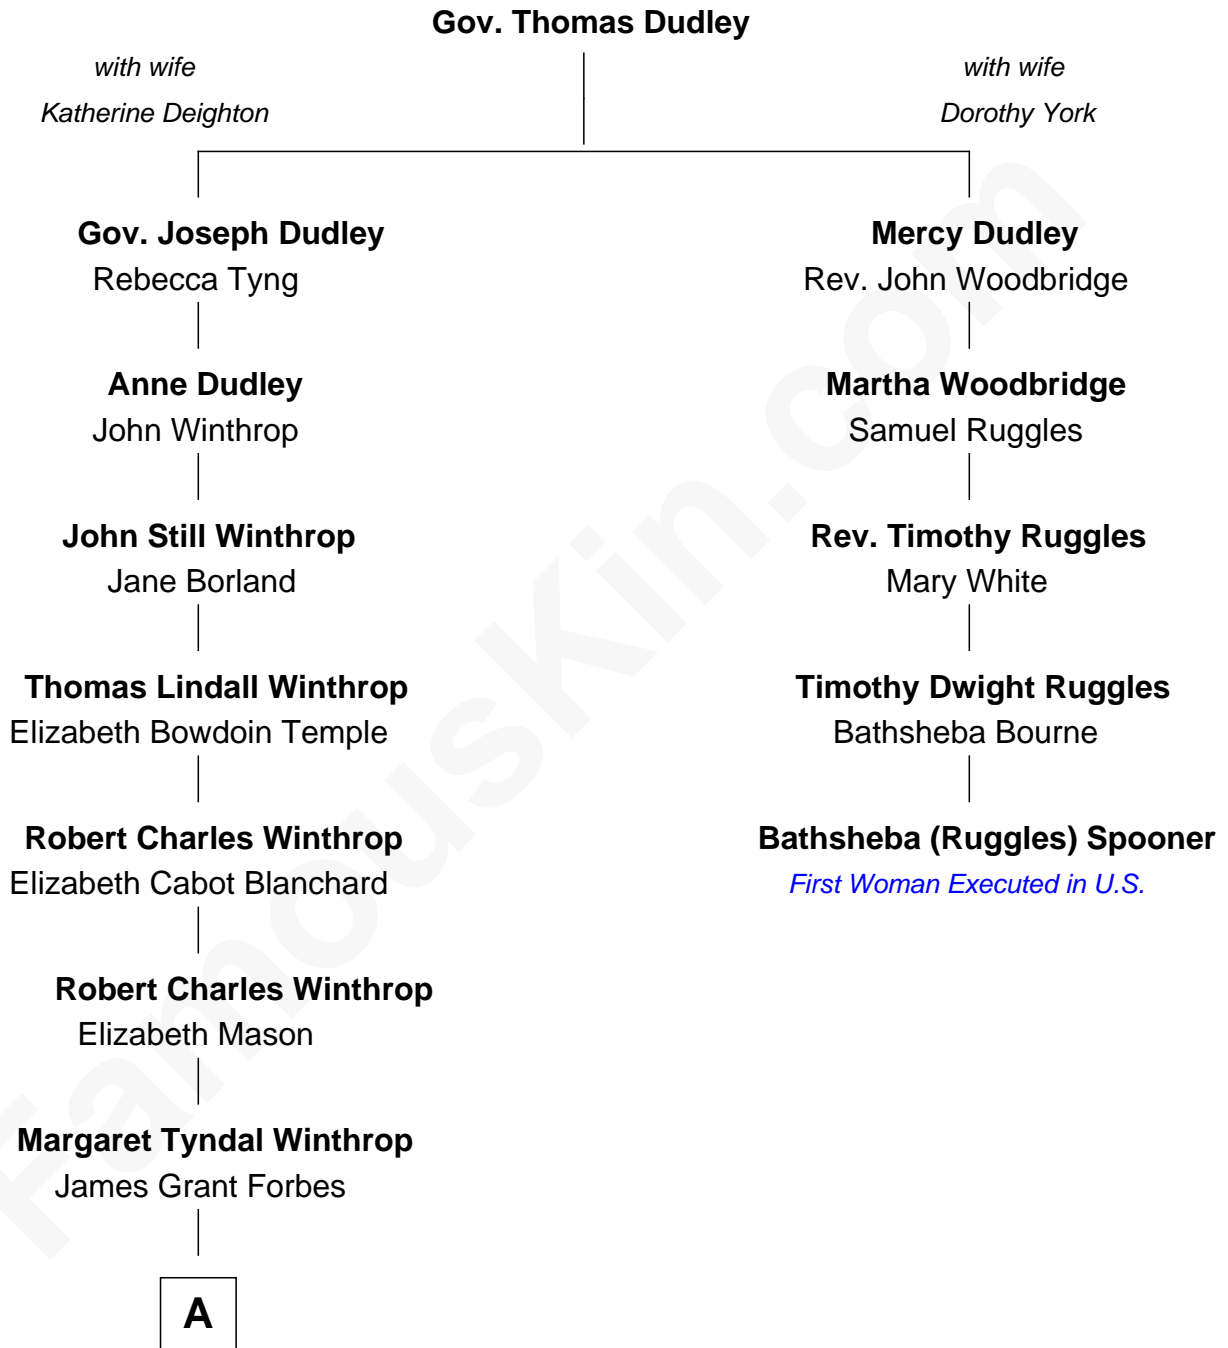

FamousKin.com

Relationship Chart of

John Kerry

68th U.S. Secretary of State

4th cousin 4 times removed of

Bathsheba (Ruggles) Spooner

First woman executed for murder in U.S. by non-British government

A

—
Rosemary Isabel Forbes

Richard John Kerry

—
John Kerry

68th U.S. Secretary of State

FamousKin.com