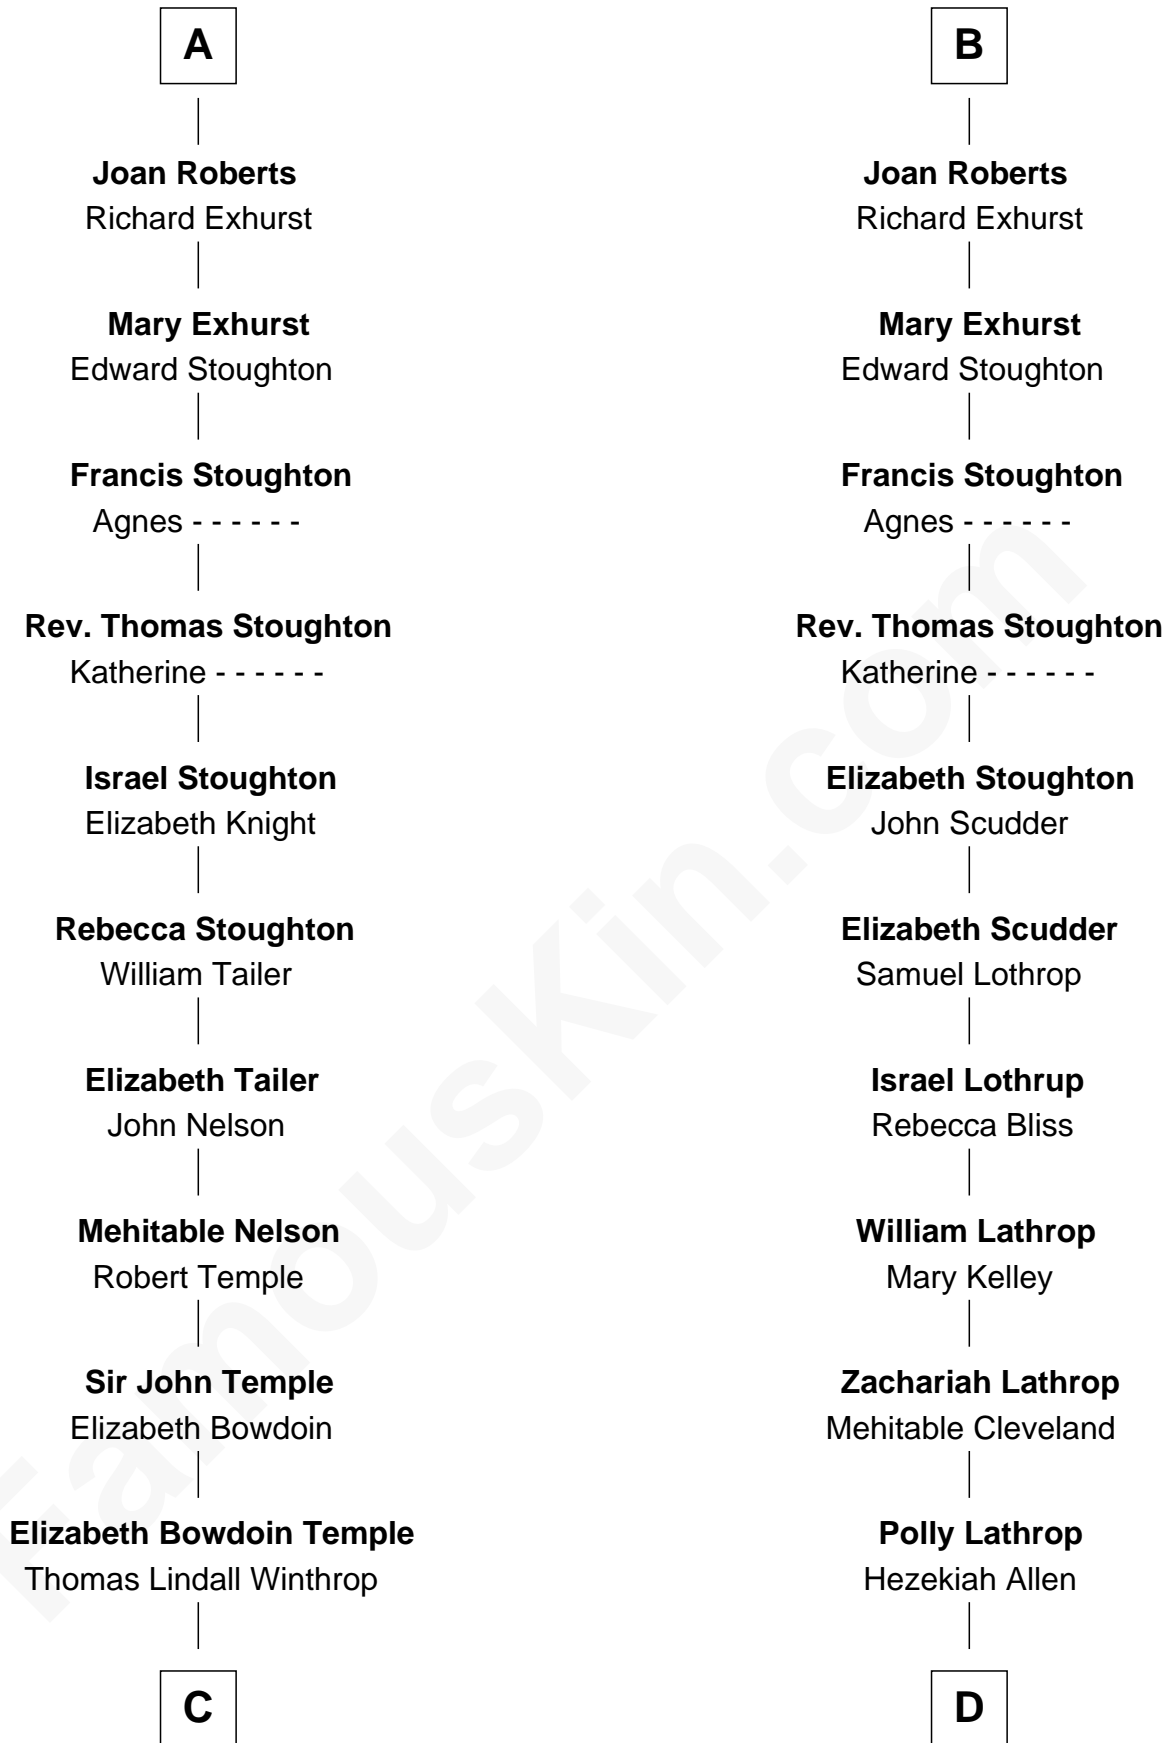

FamousKin.com Relationship Chart of

John Kerry

68th U.S. Secretary of State

21st cousin of

Shirley Temple

Movie Actress

Sir Roger Lewknor

Joan de Keynes

Probable

A

Sir Thomas Lewknor

Sybil - - - - -

Sir Roger Lewknor

Katherine Bardolf

Probable

Beatrix Lewknor

Ralph Roper

Probable

Edmond Roper

- - - - -

Agnes Roper

Walter Colepepper

Sir John Colepepper

Agnes Gainsford

Isabel Colepepper

Walter Roberts

Probable

B

C

Robert Charles Winthrop
Elizabeth Cabot Blanchard

Robert Charles Winthrop
Elizabeth Mason

Margaret Tyndal Winthrop
James Grant Forbes