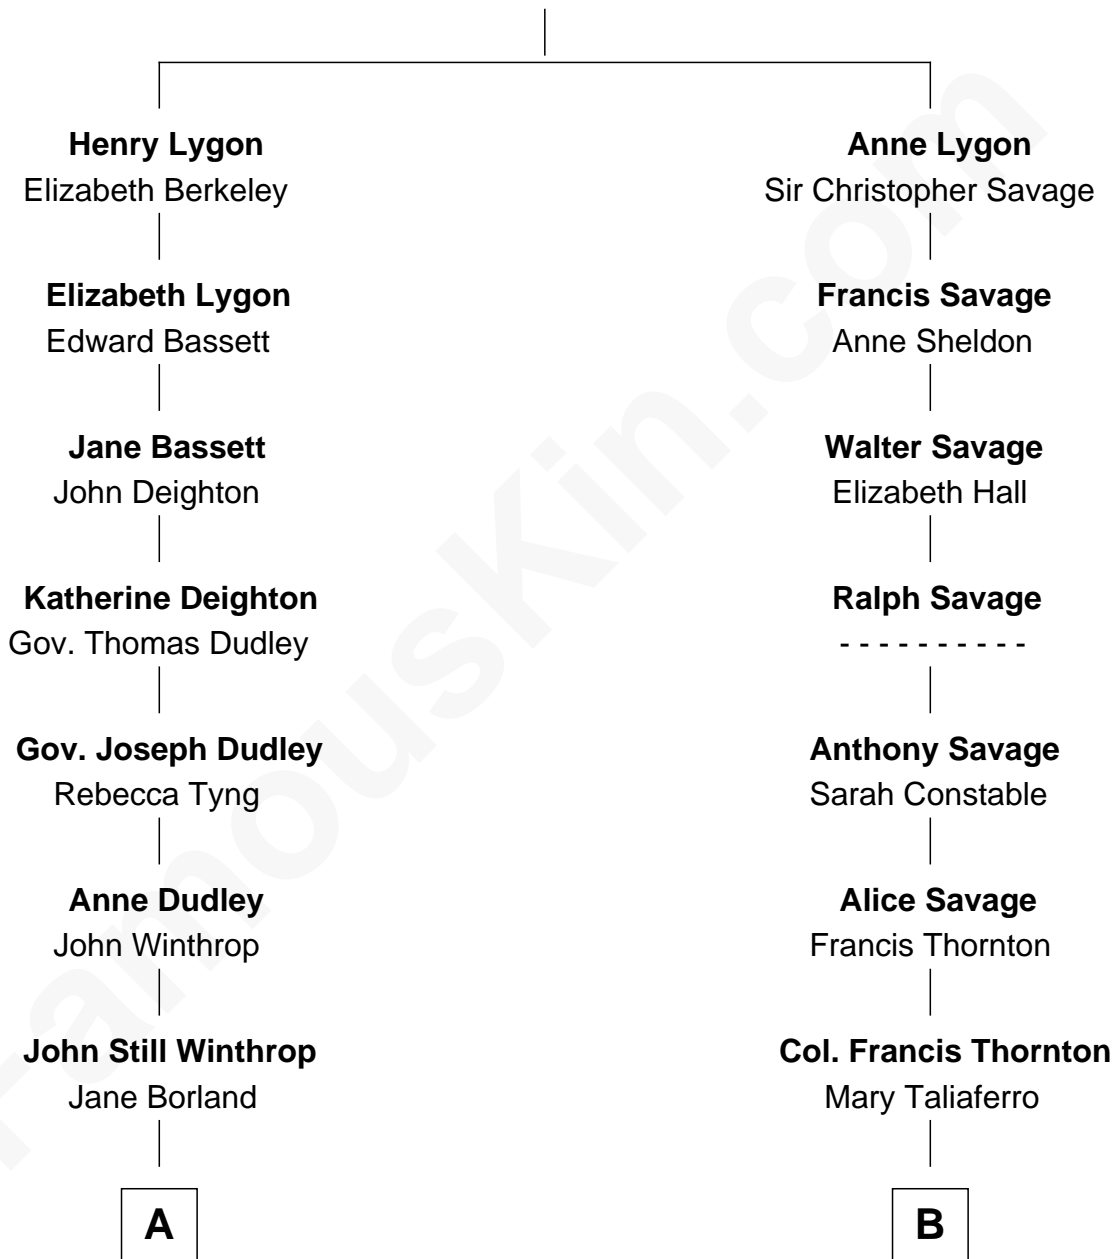

FamousKin.com Relationship Chart of

John Kerry

68th U.S. Secretary of State

12th cousin 1 time removed of

Adlai Stevenson II

31st Governor of Illinois

Sir Richard Lygon

Margaret Greville

A

Thomas Lindall Winthrop
Elizabeth Bowdoin Temple

Robert Charles Winthrop
Elizabeth Cabot Blanchard

Robert Charles Winthrop
Elizabeth Mason

Margaret Tyndal Winthrop
James Grant Forbes

Rosemary Isabel Forbes
Richard John Kerry

John Kerry
68th U.S. Secretary of State

B

Mildred Thornton
Dr. Thomas Walker

Peachy Walker
Col. Joshua Frye

Thomas Walker Frye
Elizabeth Speed Smith

Mary Peachy Frye
Rev. Lewis Warner Green

Letitia Green
Adlai Ewing Stevenson