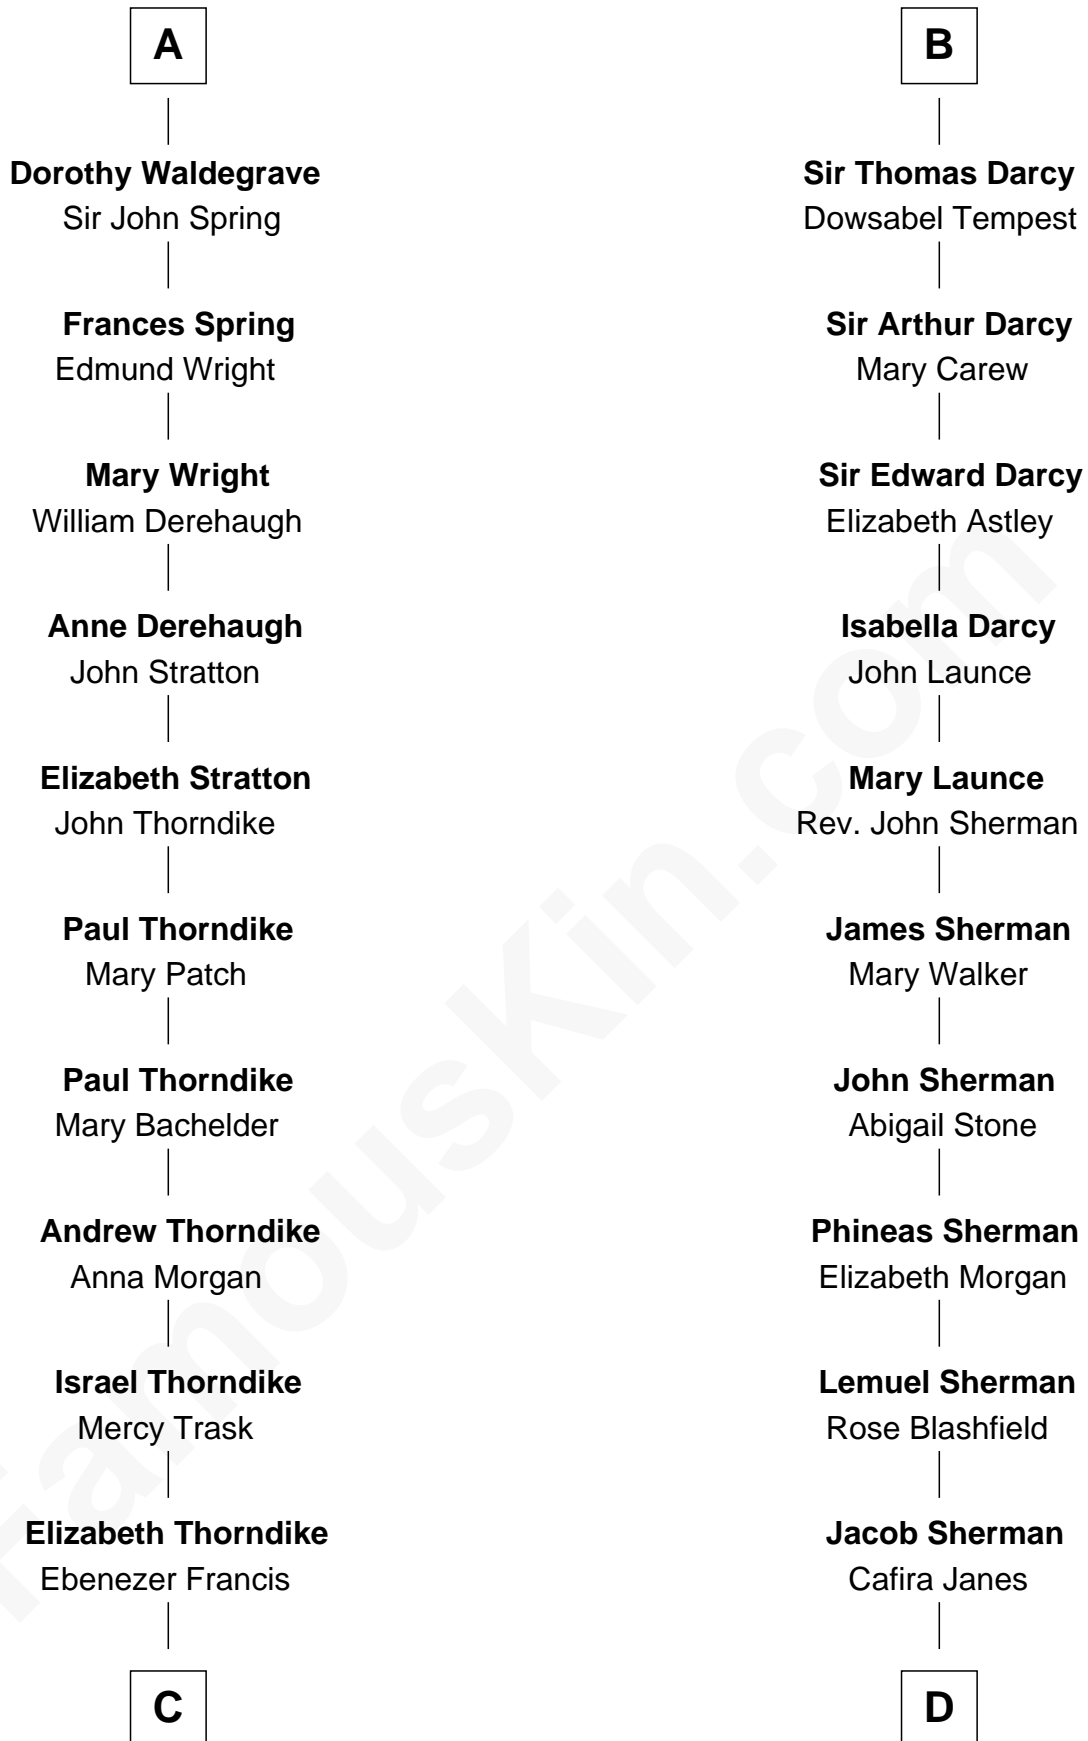

FamousKin.com Relationship Chart of

John Kerry

68th U.S. Secretary of State

20th cousin 1 time removed of

Norman Rockwell

American Artist

C

Sarah Ellen Francis
Robert Means Mason

Elizabeth Mason
Robert Charles Winthrop

Margaret Tyndal Winthrop
James Grant Forbes

Rosemary Isabel Forbes
Richard John Kerry

John Kerry
68th U.S. Secretary of State

D

Orilla Janes Sherman
Samuel Darling Rockwell

John William Rockwell
Phebe Boyce Waring

Jarvis Waring Rockwell
Anne Mary Hill

Norman Rockwell
American Artist

FamousKin.com