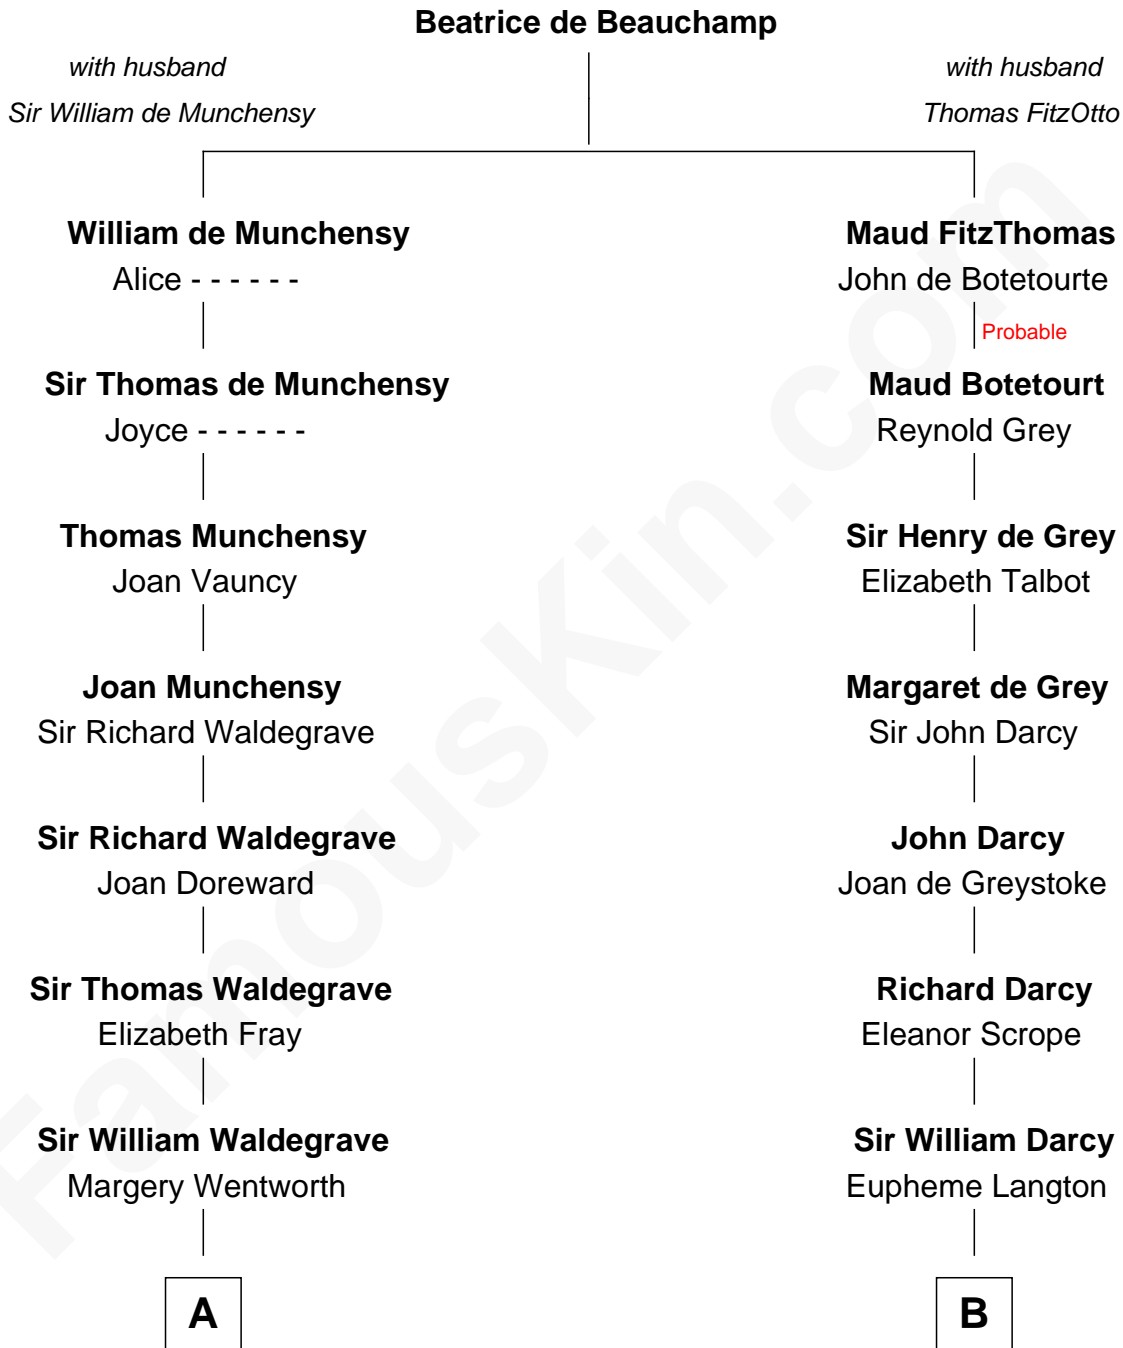

FamousKin.com Relationship Chart of

John Kerry

68th U.S. Secretary of State

20th cousin 1 time removed of

Norman Rockwell

American Artist

C

Sarah Ellen Francis
Robert Means Mason

Elizabeth Mason
Robert Charles Winthrop

Margaret Tyndal Winthrop
James Grant Forbes

Rosemary Isabel Forbes
Richard John Kerry

John Kerry
68th U.S. Secretary of State

D

Orilla Janes Sherman
Samuel Darling Rockwell