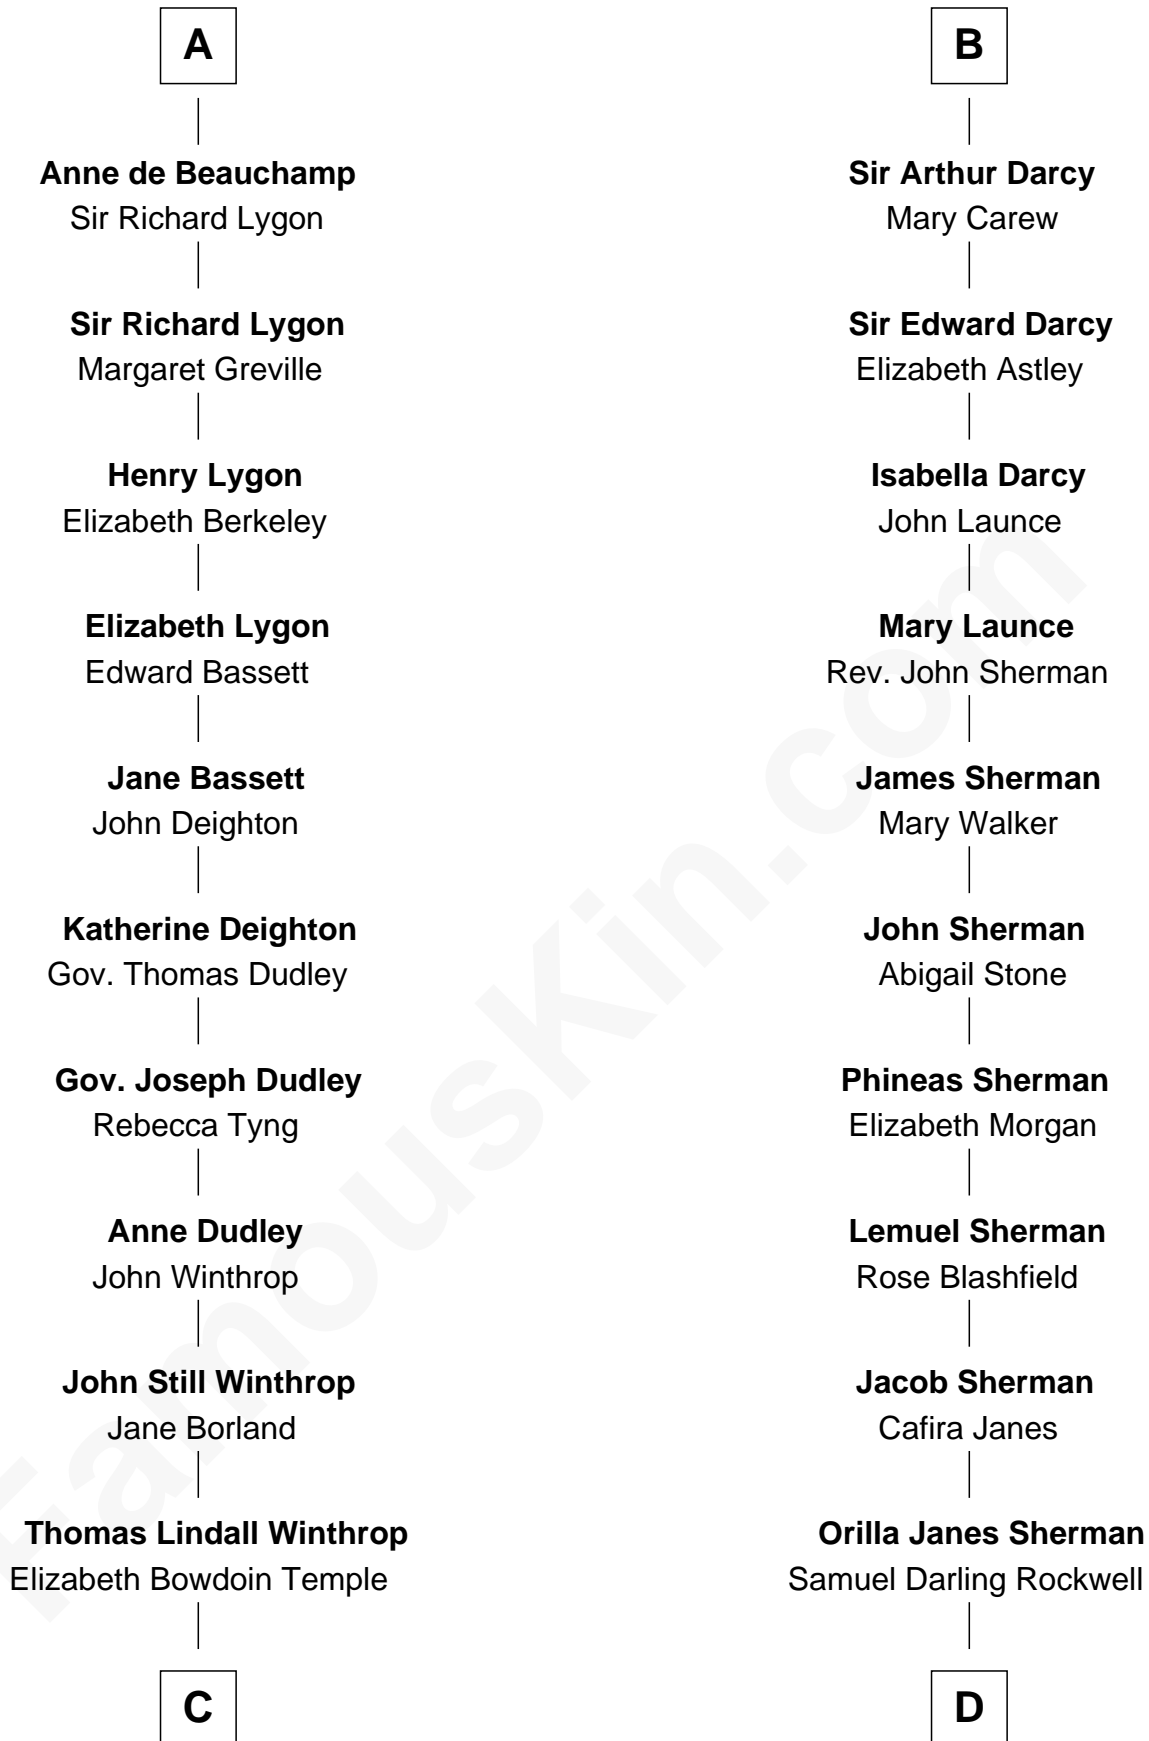

FamousKin.com Relationship Chart of

John Kerry

68th U.S. Secretary of State

19th cousin 2 times removed of

Norman Rockwell

American Artist

John de Botetourte

Maud FitzThomas

C

Robert Charles Winthrop
Elizabeth Cabot Blanchard

Robert Charles Winthrop
Elizabeth Mason

Margaret Tyndal Winthrop
James Grant Forbes

Rosemary Isabel Forbes
Richard John Kerry

John Kerry
68th U.S. Secretary of State