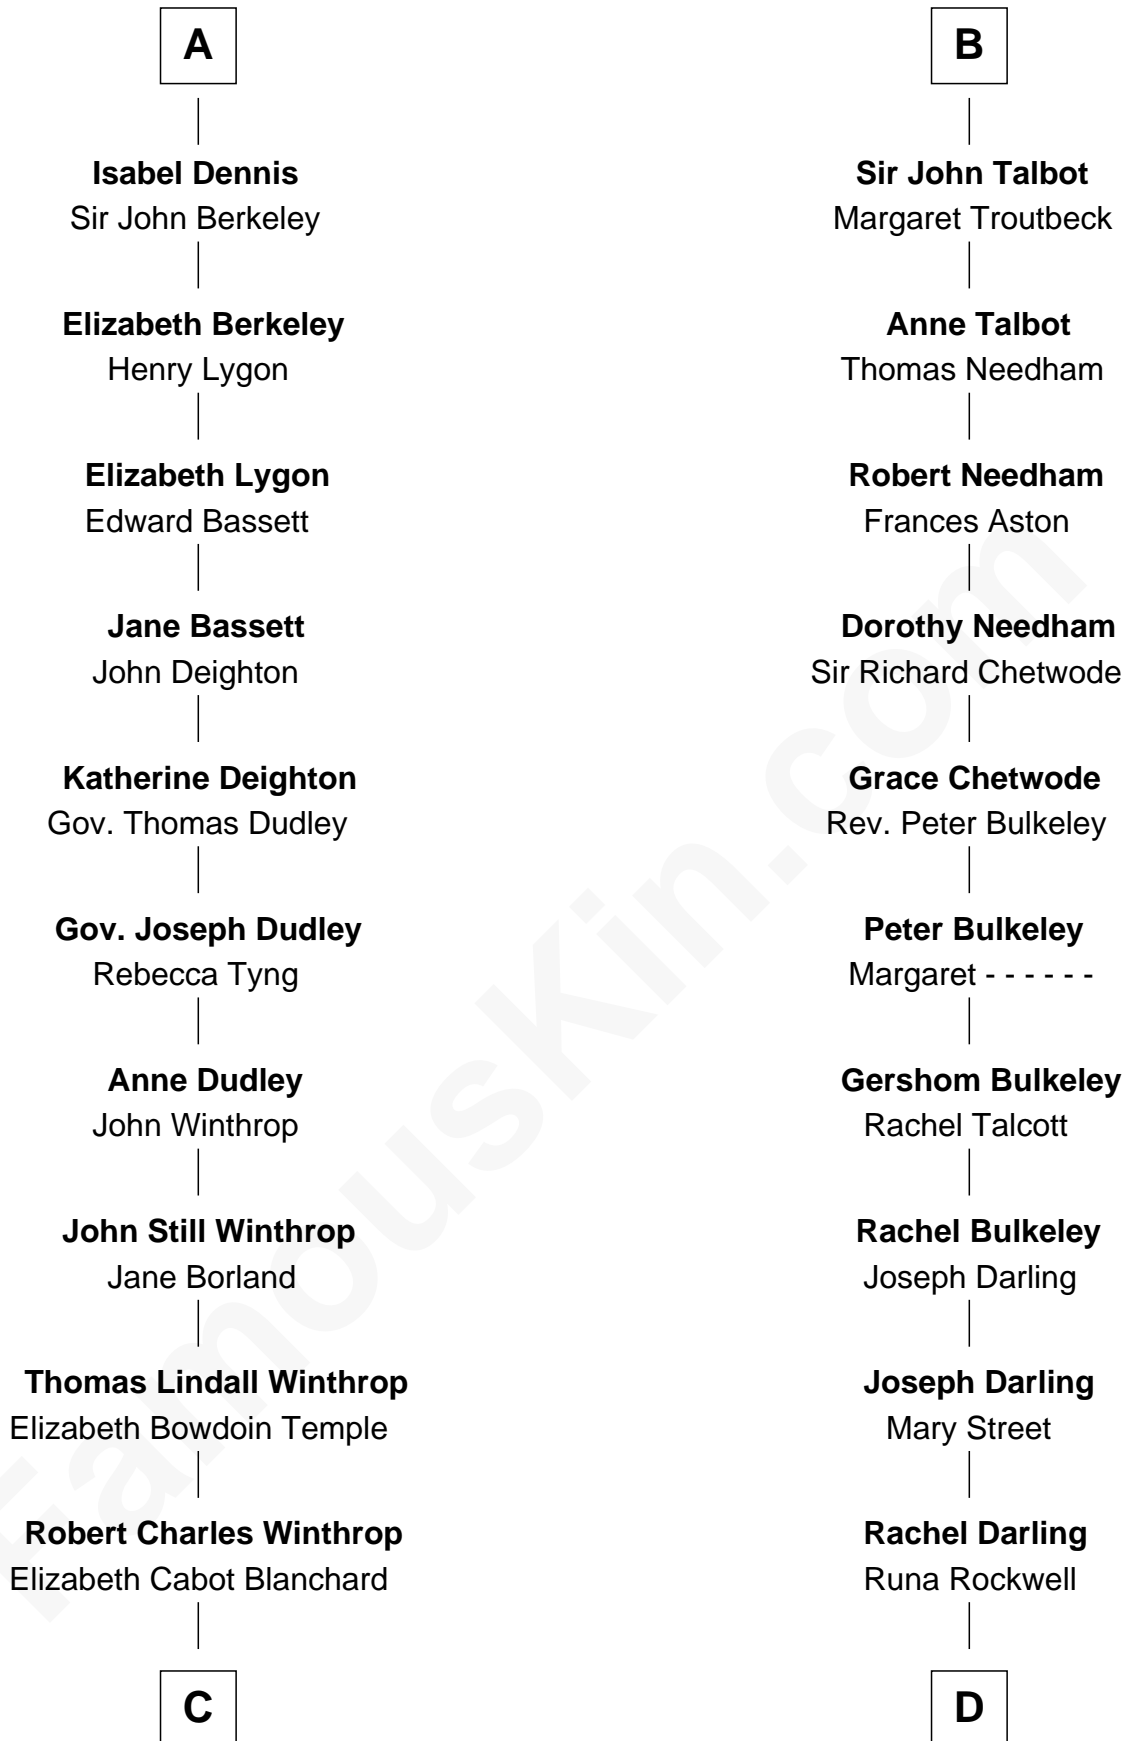

# FamousKin.com Relationship Chart of

**John Kerry**

*68th U.S. Secretary of State*

20th cousin of

**Norman Rockwell**

*American Artist*

**Humphrey de Bohun**

Maud de Fiennes

**C**

**Robert Charles Winthrop**

Elizabeth Mason

**Margaret Tyndal Winthrop**

James Grant Forbes

**Rosemary Isabel Forbes**

Richard John Kerry

**John Kerry**

**Norman Rockwell**

*American Artist*

FamousKin.com