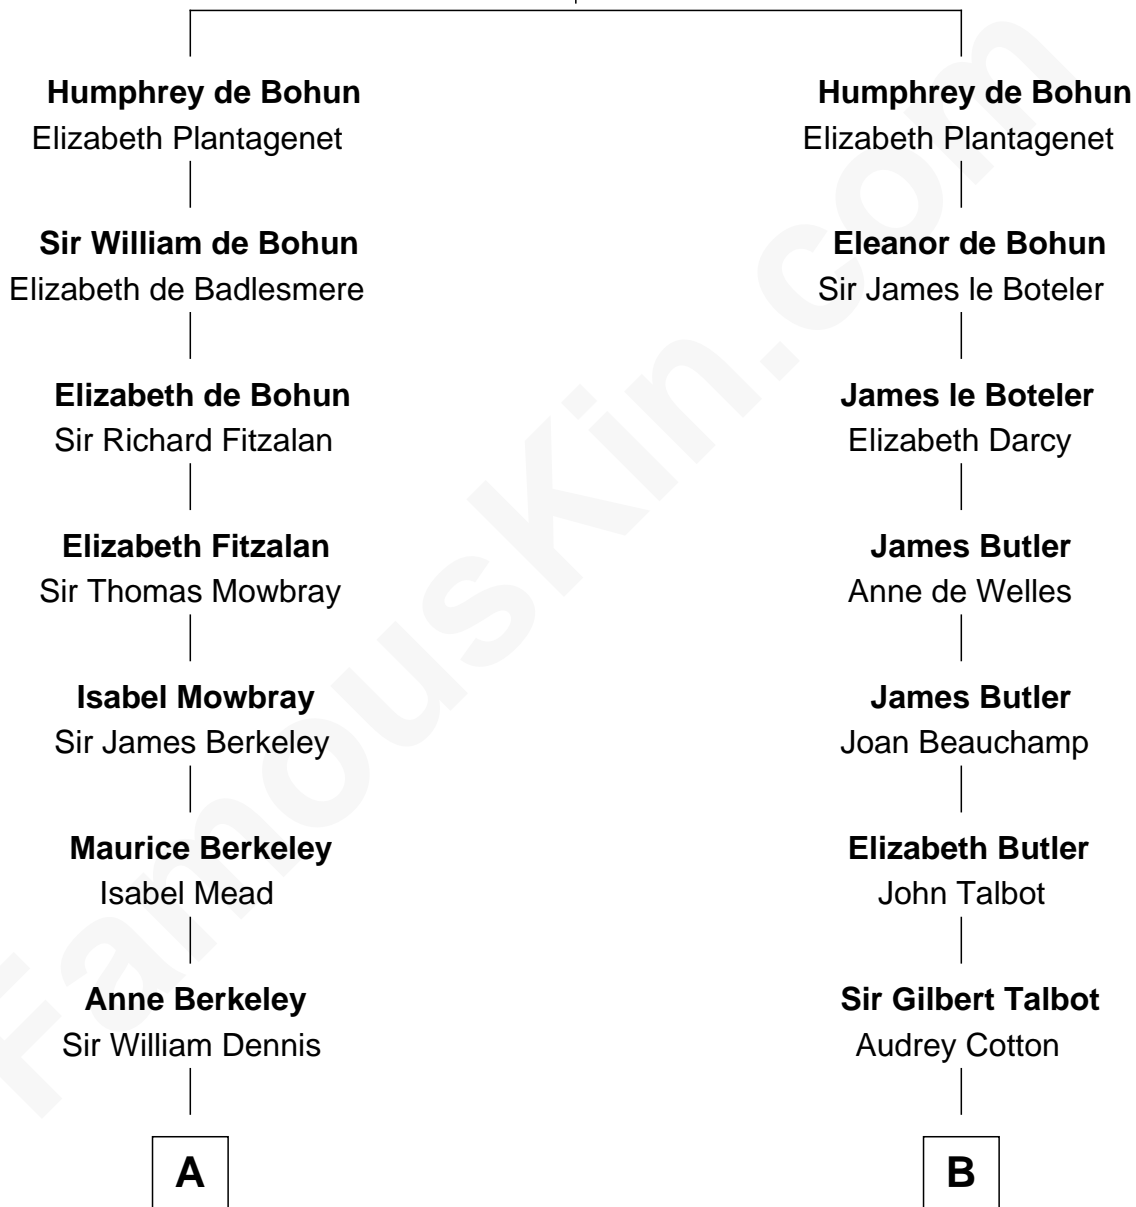

# FamousKin.com Relationship Chart of

**John Kerry**

*68th U.S. Secretary of State*

20th cousin of

**Norman Rockwell**

*American Artist*

**Humphrey de Bohun**

Maud de Fiennes

**C**

**Robert Charles Winthrop**

Elizabeth Mason

**Margaret Tyndal Winthrop**

James Grant Forbes

**Rosemary Isabel Forbes**

Richard John Kerry

**John Kerry**

*68th U.S. Secretary of State*

**D**

**Samuel Darling Rockwell**

Orilla Janes Sherman

**John William Rockwell**

Phebe Boyce Waring

**Jarvis Waring Rockwell**

Anne Mary Hill

**Norman Rockwell**

*American Artist*

FamousKin.com