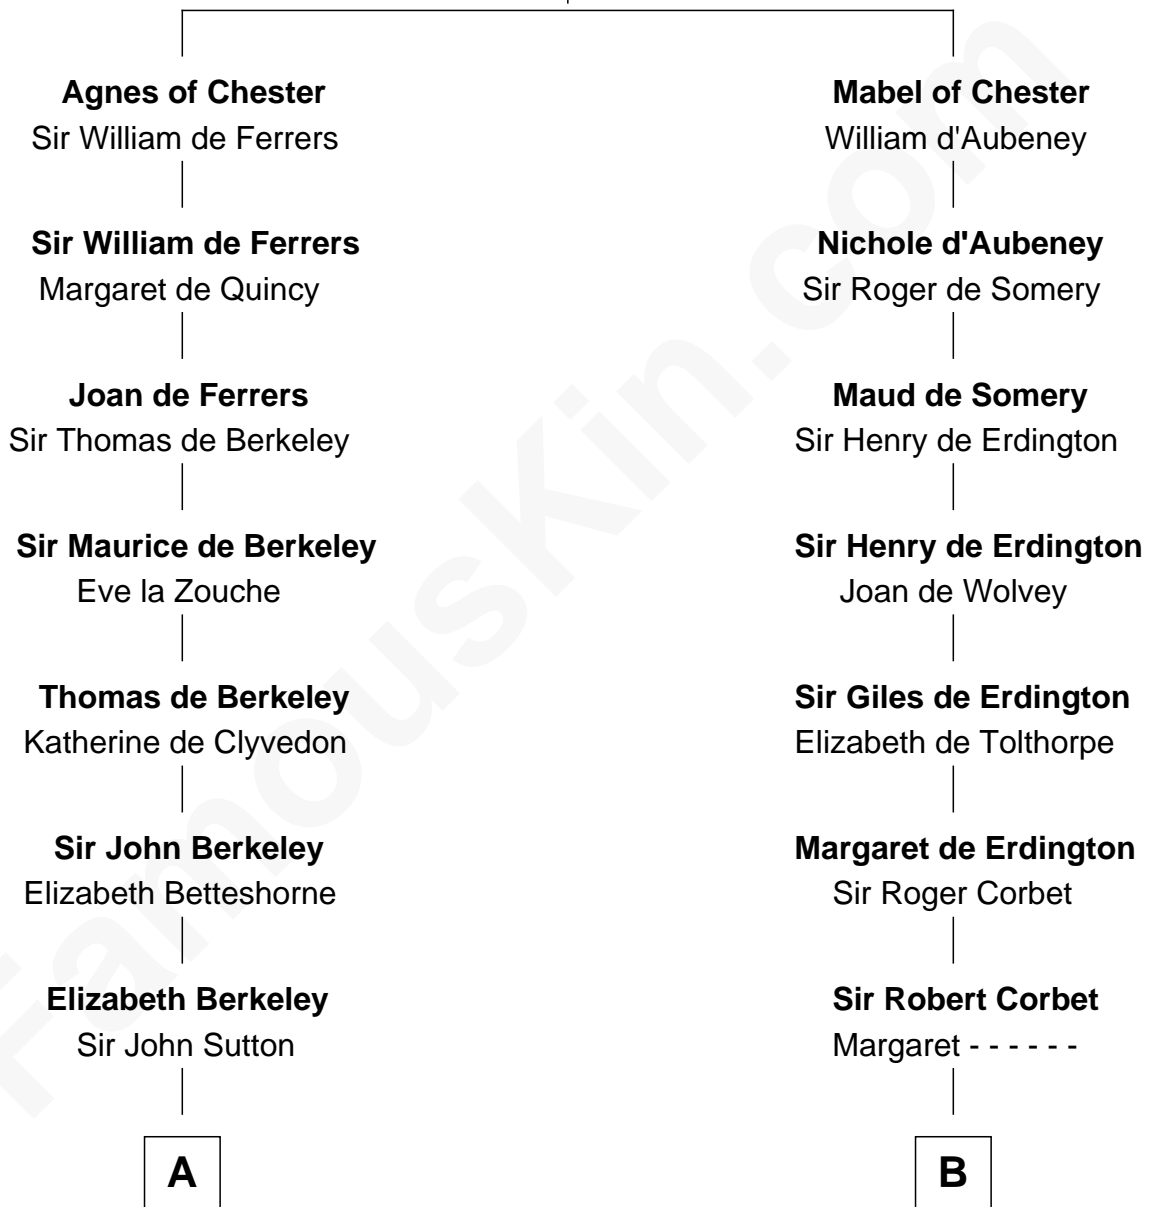

# FamousKin.com Relationship Chart of

**John Kerry**

*68th U.S. Secretary of State*

21st cousin of

**Norman Rockwell**

*American Artist*

**Hugh de Kevelioc**  
Bertrade de Montfort

**C**

**Robert Charles Winthrop**  
Elizabeth Cabot Blanchard

**Robert Charles Winthrop**  
Elizabeth Mason

**Margaret Tyndal Winthrop**  
James Grant Forbes

**Rosemary Isabel Forbes**  
Richard John Kerry

**John Kerry**  
*68th U.S. Secretary of State*