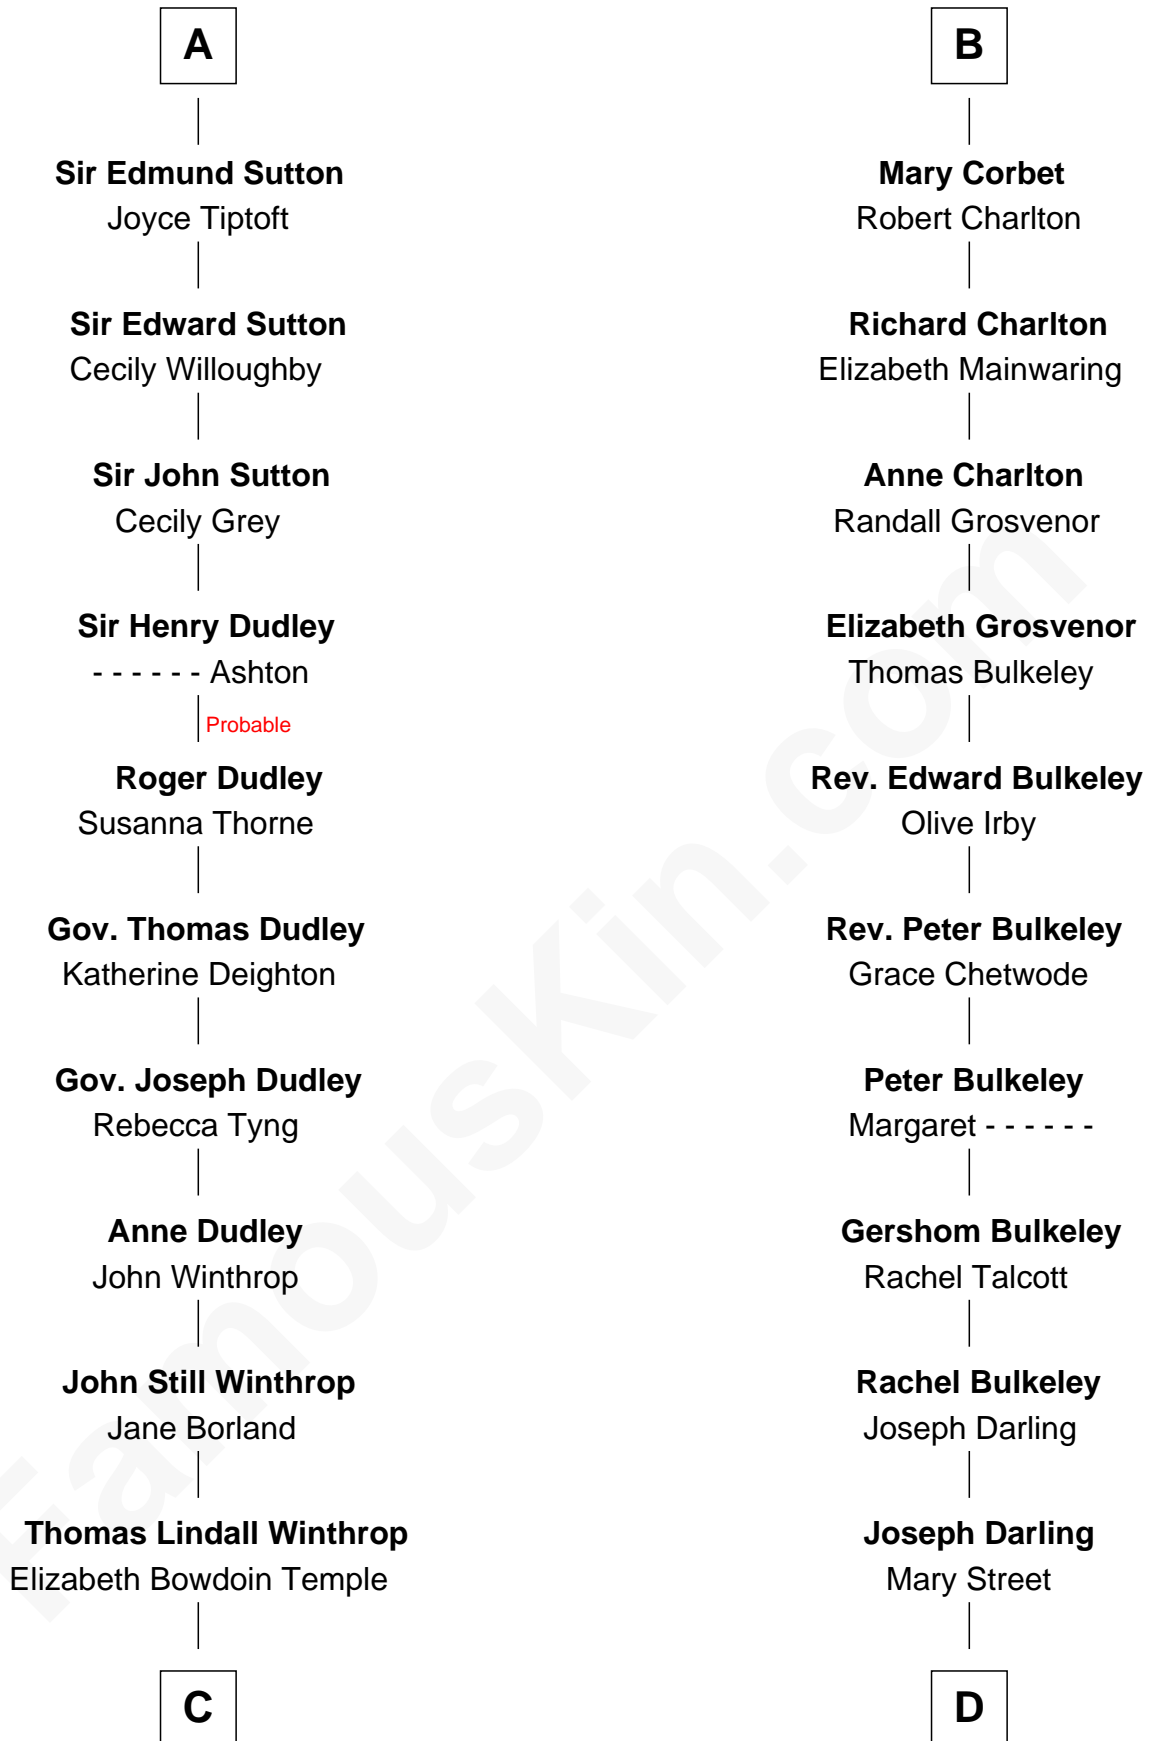

# FamousKin.com Relationship Chart of

**John Kerry**

*68th U.S. Secretary of State*

21st cousin of

**Norman Rockwell**

*American Artist*

**Hugh de Kevelioc**  
Bertrade de Montfort

**C**

**Robert Charles Winthrop**  
Elizabeth Cabot Blanchard

**Robert Charles Winthrop**  
Elizabeth Mason

**Margaret Tyndal Winthrop**  
James Grant Forbes

**Rosemary Isabel Forbes**  
Richard John Kerry

**John Kerry**  
*68th U.S. Secretary of State*

**D**

**Rachel Darling**  
Runa Rockwell

**Samuel Darling Rockwell**  
Orilla Janes Sherman

**John William Rockwell**  
Phebe Boyce Waring

**Jarvis Waring Rockwell**  
Anne Mary Hill

**Norman Rockwell**  
*American Artist*