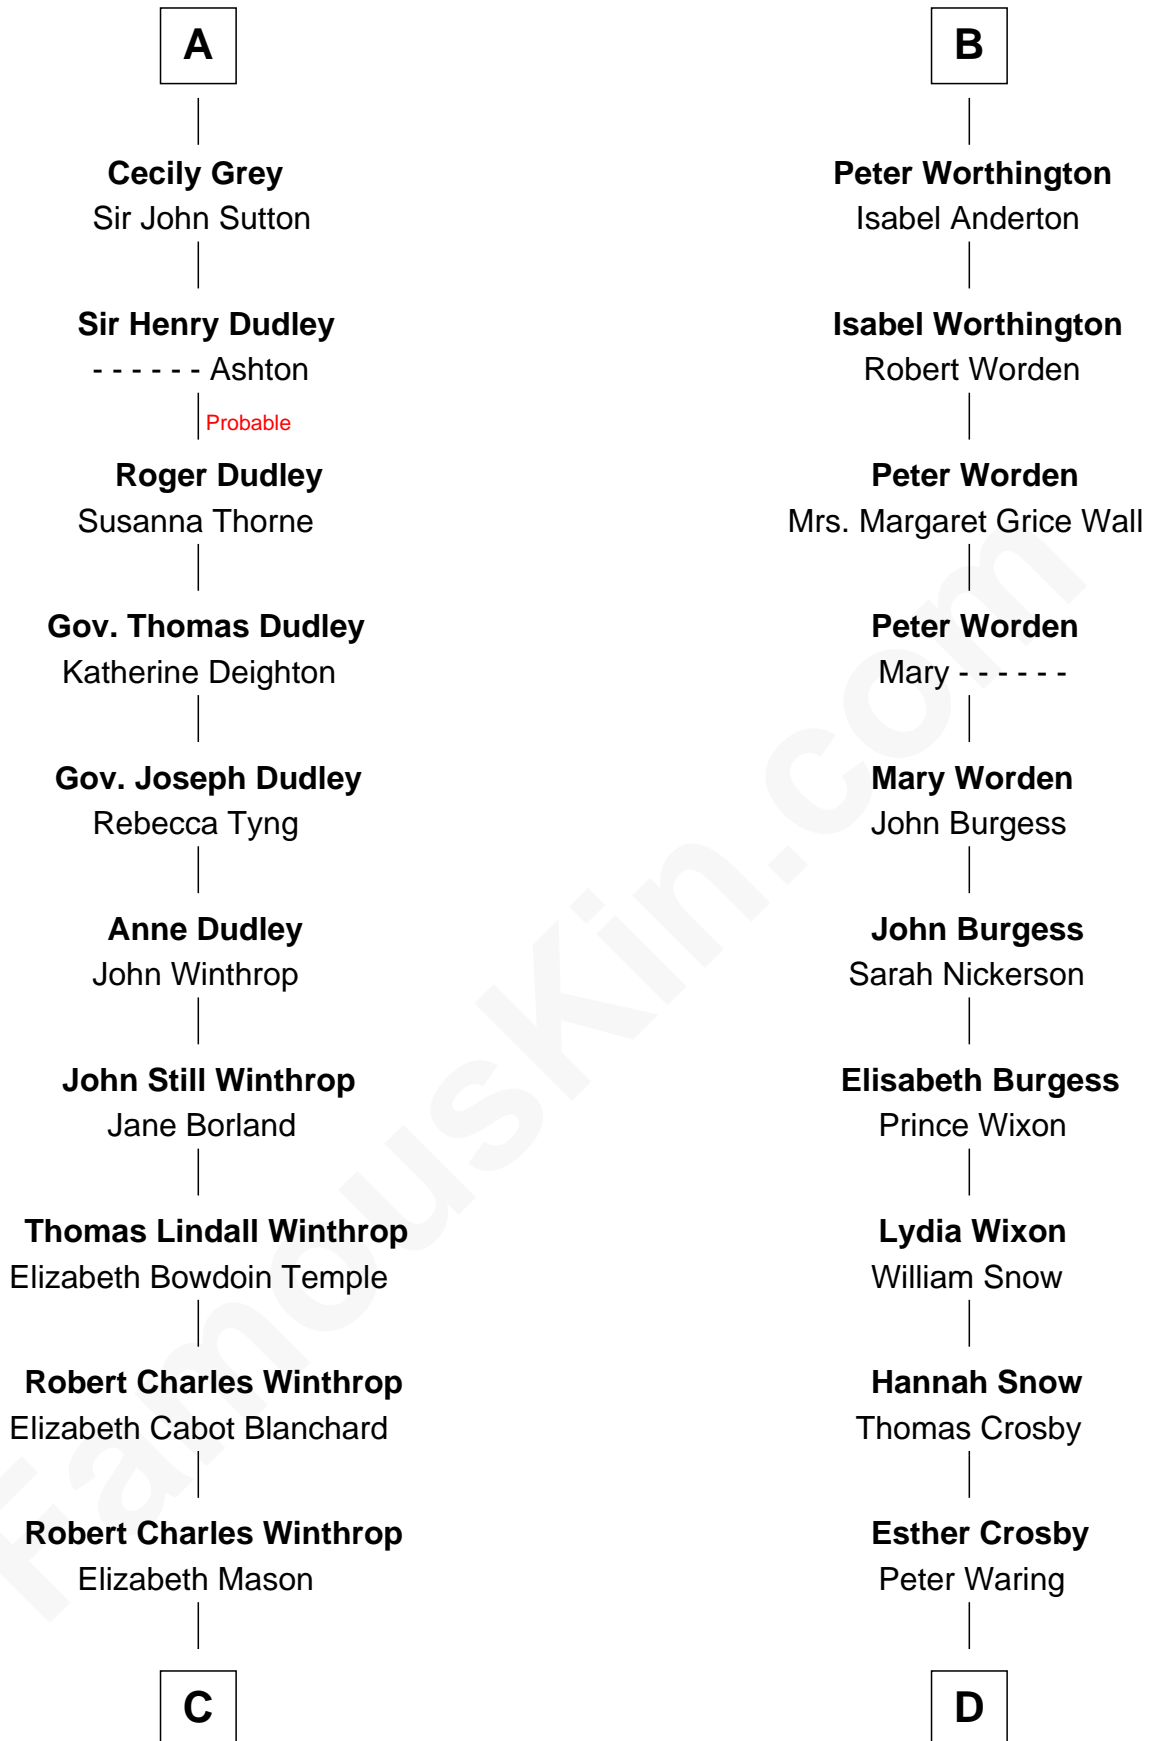

FamousKin.com Relationship Chart of

John Kerry

68th U.S. Secretary of State

19th cousin 1 time removed of

Norman Rockwell

American Artist

Sir John de Harington

Joan - - - - -

Sir Robert de Harington

Elizabeth de Multon

Sir John Harington

- - - - -

Sir Robert Harington

Isabel Loring

Sir William Harington

Margaret Hill

Katherine Banastre

Sir Nicholas Harington

Isabel English

Agnes Harington

Richard Sherburne

Richard Sherburne

Alice Hamerton

Agnes Sherburne

Henry Rushton

Nicholas Rushton

Margaret Radcliffe

Agnes Rushton

Richard Worthington

B

C

Margaret Tyndal Winthrop