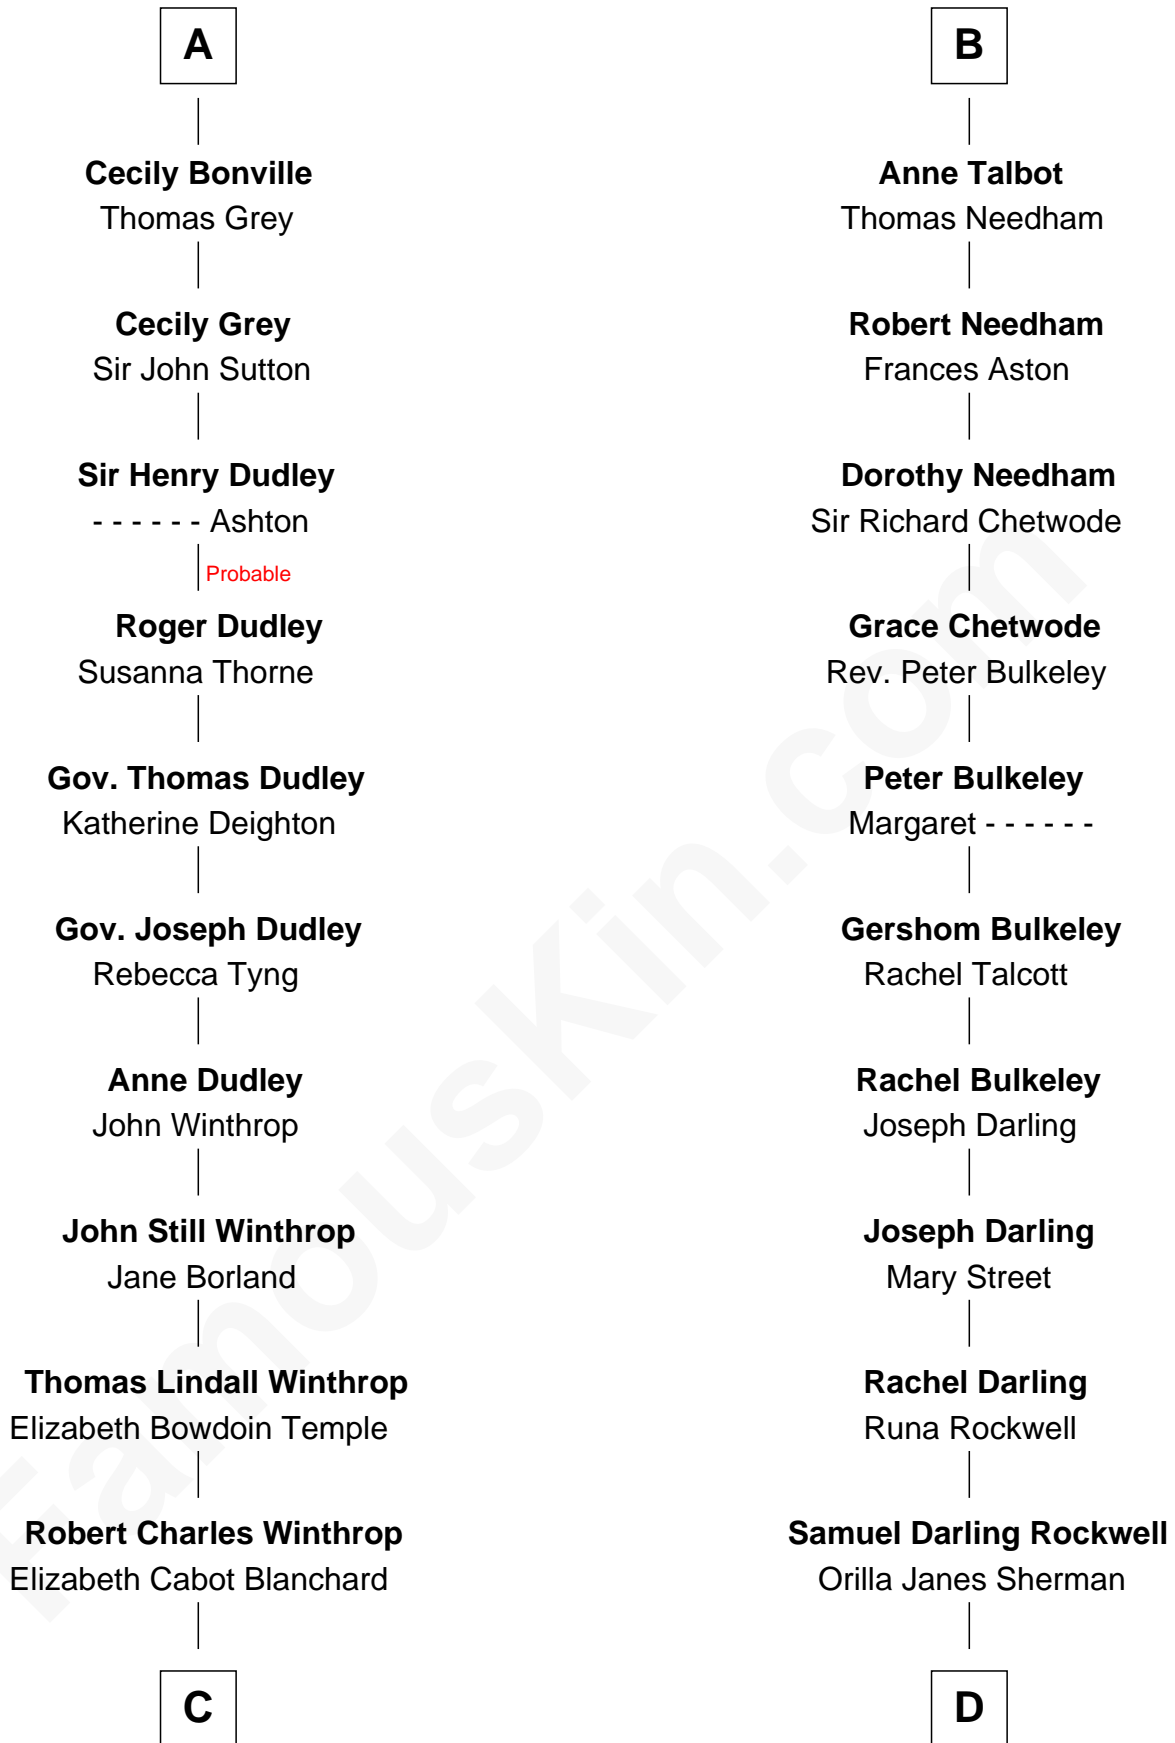

FamousKin.com Relationship Chart of

John Kerry

68th U.S. Secretary of State

19th cousin 1 time removed of

Norman Rockwell

American Artist

Sir Richard de Burgh

Margaret - - - - -

Eleanor de Burgh
Sir Thomas de Multon

Elizabeth de Multon
Sir Robert de Harington

Sir John Harington
- - - - -

Sir Robert Harington
Isabel Loring

Sir William Harington
Margaret Hill

Elizabeth Harington
William Bonville

William Bonville
Katherine Neville

A

Joan de Burgh
Sir John Darcy

Elizabeth Darcy
James le Boteler

James Butler
Anne de Welles

James Butler
Joan Beauchamp

Elizabeth Butler
John Talbot

Sir Gilbert Talbot
Audrey Cotton

Sir John Talbot
Margaret Troutbeck

B

C

Robert Charles Winthrop

Elizabeth Mason

Margaret Tyndal Winthrop

James Grant Forbes

Rosemary Isabel Forbes