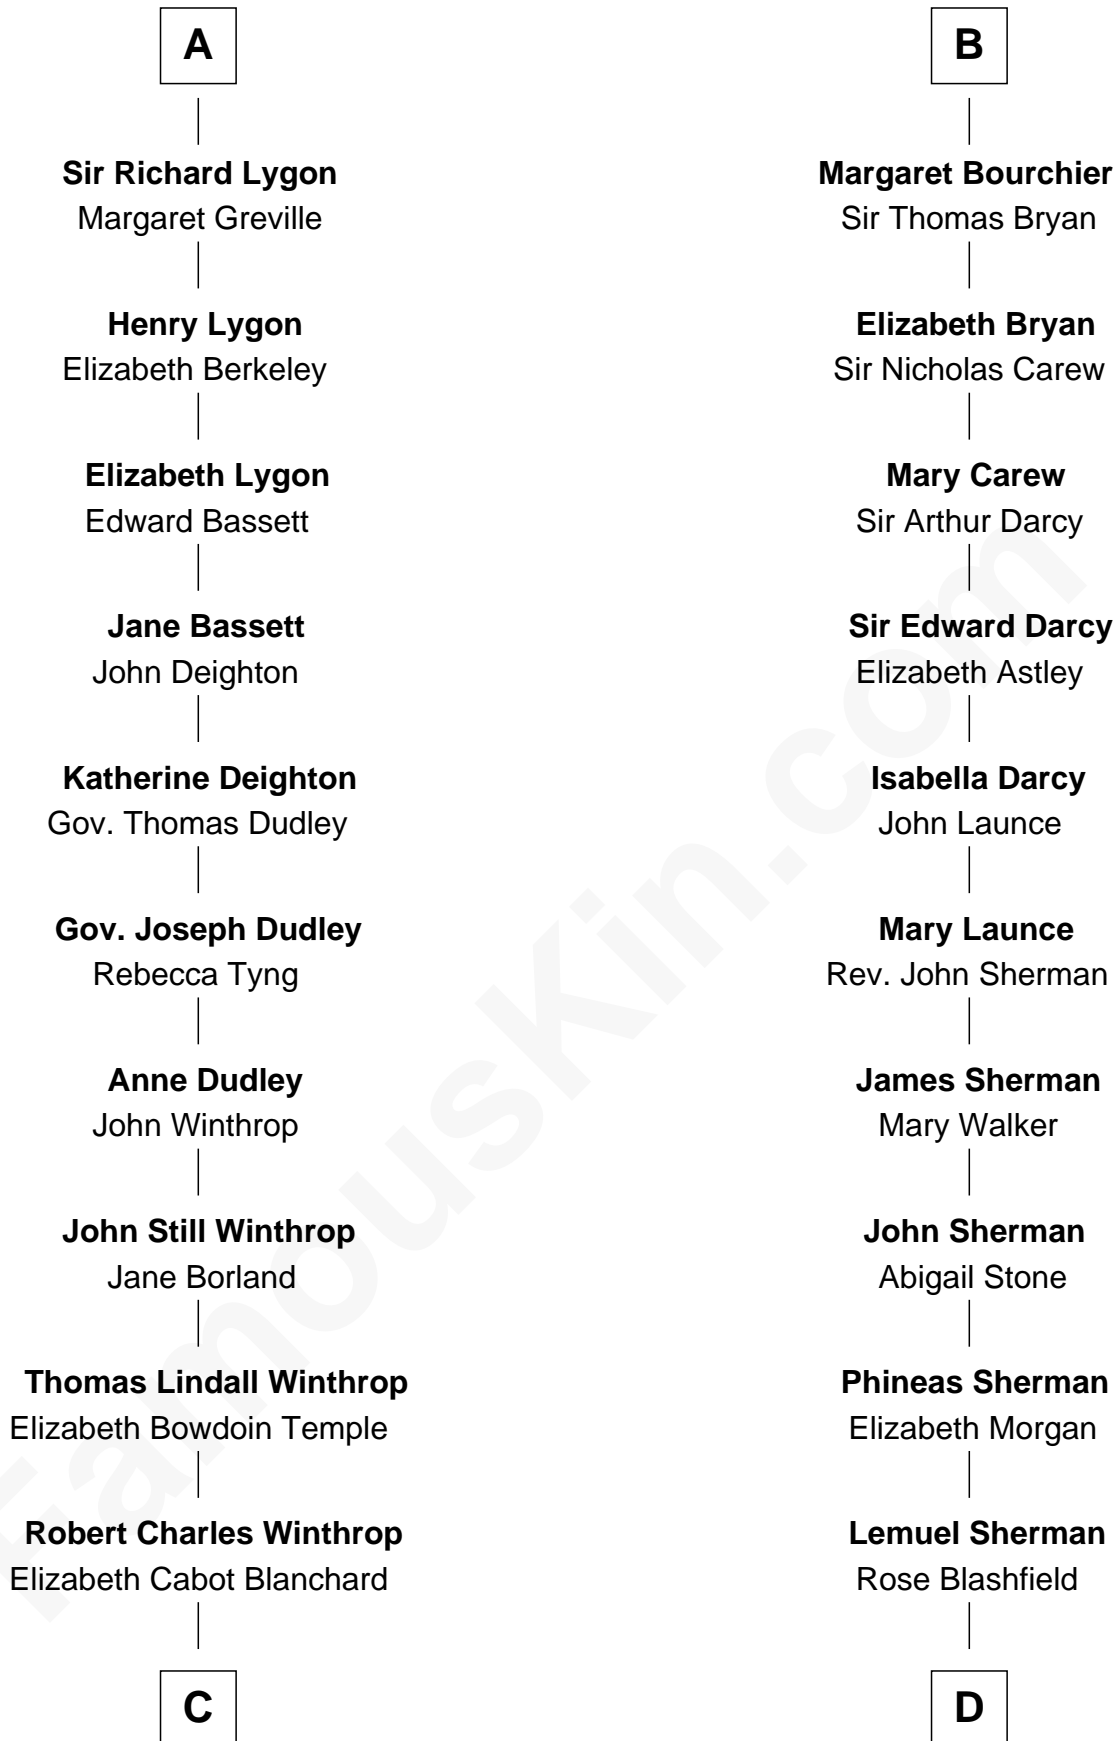

FamousKin.com Relationship Chart of

John Kerry

68th U.S. Secretary of State

20th cousin 1 time removed of

Norman Rockwell

American Artist

Walter de Fauconberge

Agnes de Brus

Elizabeth Cokayne

Elizabeth Cheney

Sir Frederick Tilney

Elizabeth Tilney

Sir Humphrey Bourchier

B

C

Robert Charles Winthrop

Elizabeth Mason

Margaret Tyndal Winthrop

James Grant Forbes

Rosemary Isabel Forbes

Richard John Kerry

John Kerry

68th U.S. Secretary of State

D