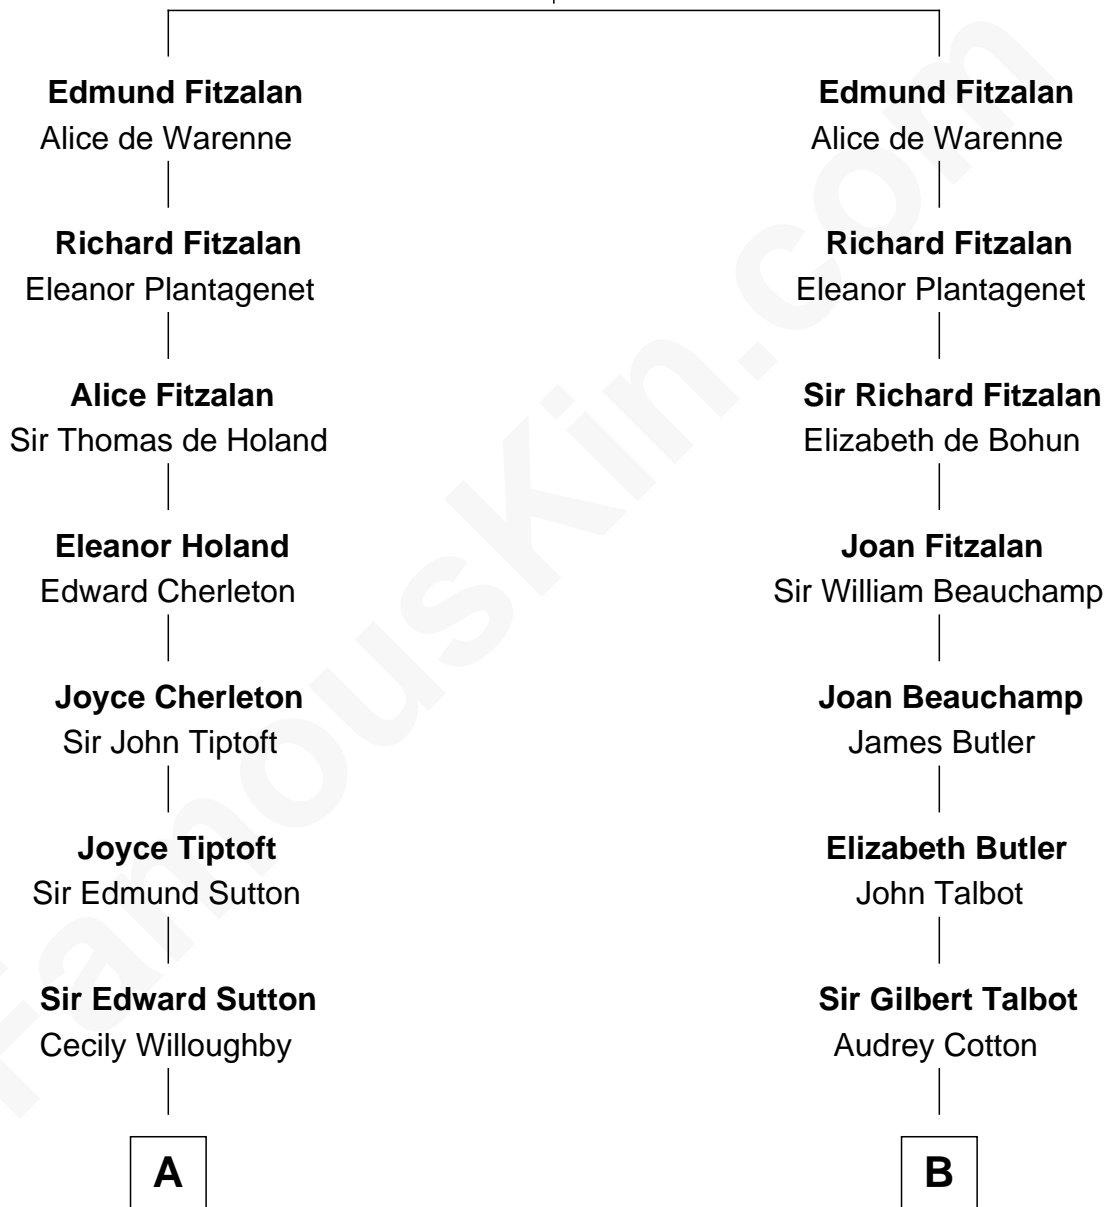

FamousKin.com Relationship Chart of

John Kerry

68th U.S. Secretary of State

19th cousin 1 time removed of

Norman Rockwell

American Artist

Richard Fitzalan

Alice de Saluzzo

C

Margaret Tyndal Winthrop

James Grant Forbes

Rosemary Isabel Forbes

Richard John Kerry

John Kerry

68th U.S. Secretary of State

D