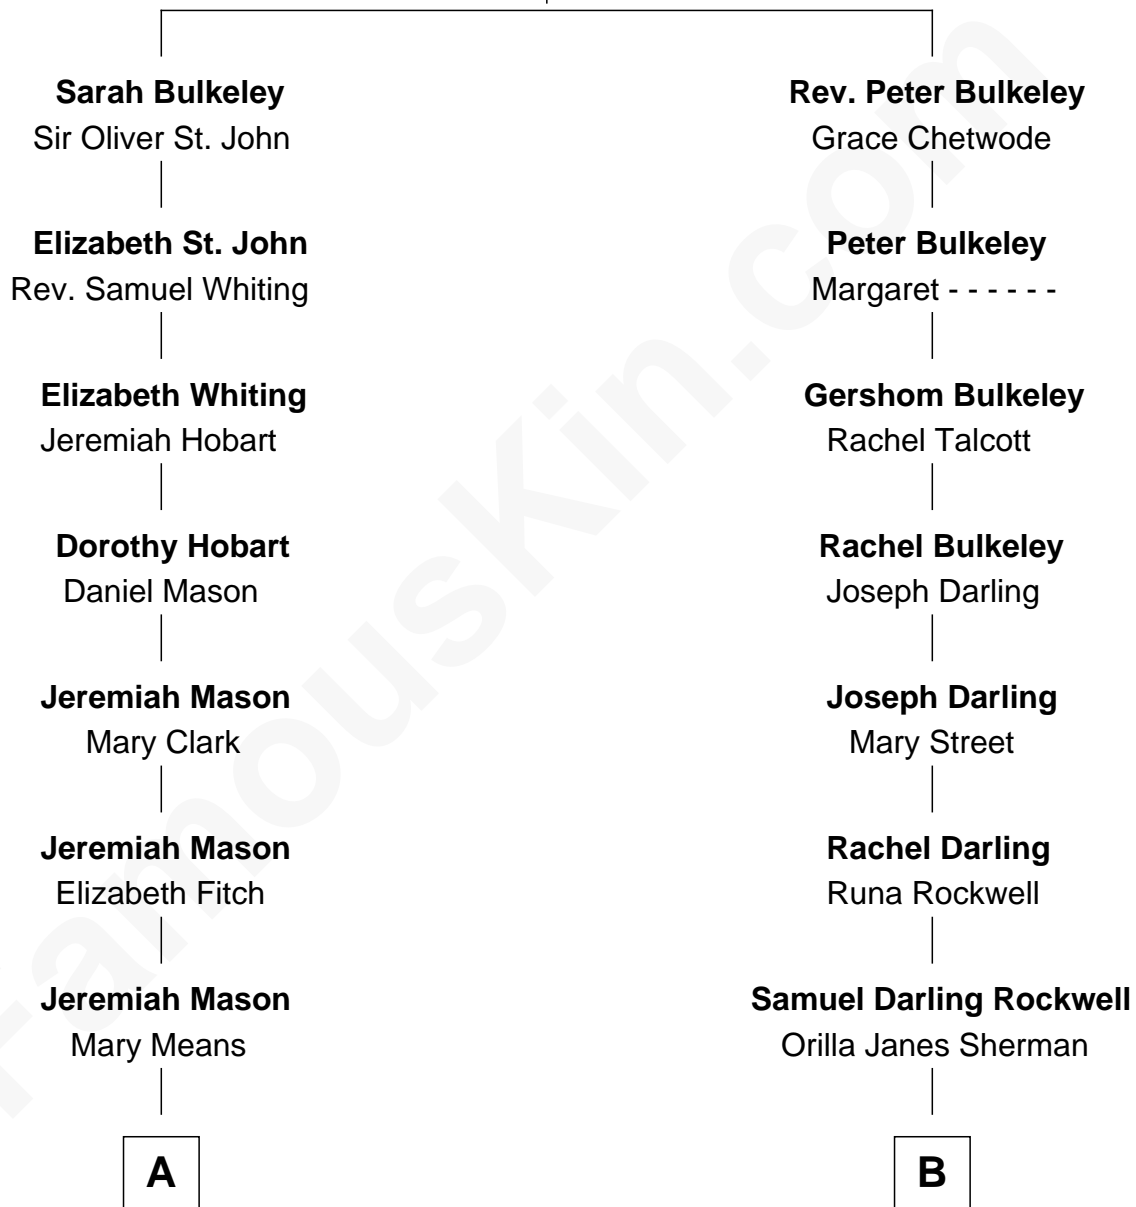

FamousKin.com Relationship Chart of

John Kerry

68th U.S. Secretary of State

9th cousin 2 times removed of

Norman Rockwell

American Artist

Rev. Edward Bulkeley

Olive Irby

A

Robert Means Mason
Sarah Ellen Francis

Elizabeth Mason
Robert Charles Winthrop

Margaret Tyndal Winthrop
James Grant Forbes

Rosemary Isabel Forbes
Richard John Kerry

John Kerry
68th U.S. Secretary of State