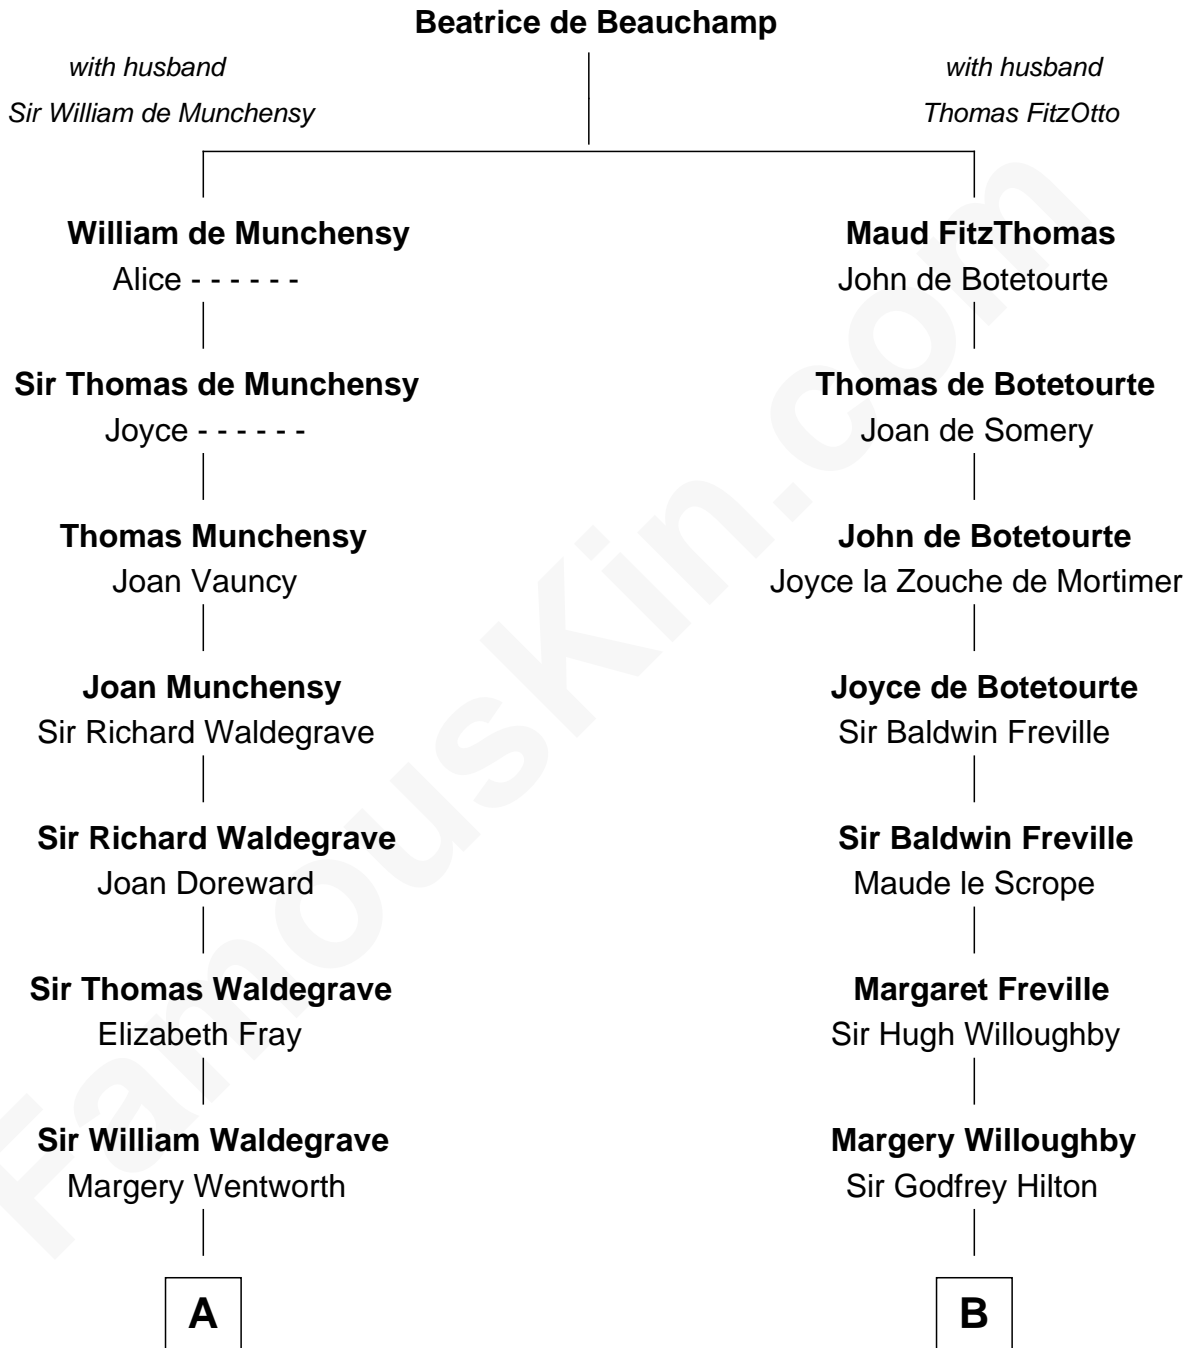

FamousKin.com

Relationship Chart of

John Kerry

68th U.S. Secretary of State

17th cousin 4 times removed of

Nicholas Gilman

Signer of the U.S. Constitution

C

—
Sarah Ellen Francis
Robert Means Mason

—
Elizabeth Mason
Robert Charles Winthrop

—
Margaret Tyndal Winthrop
James Grant Forbes

—
Rosemary Isabel Forbes
Richard John Kerry

—
John Kerry
68th U.S. Secretary of State