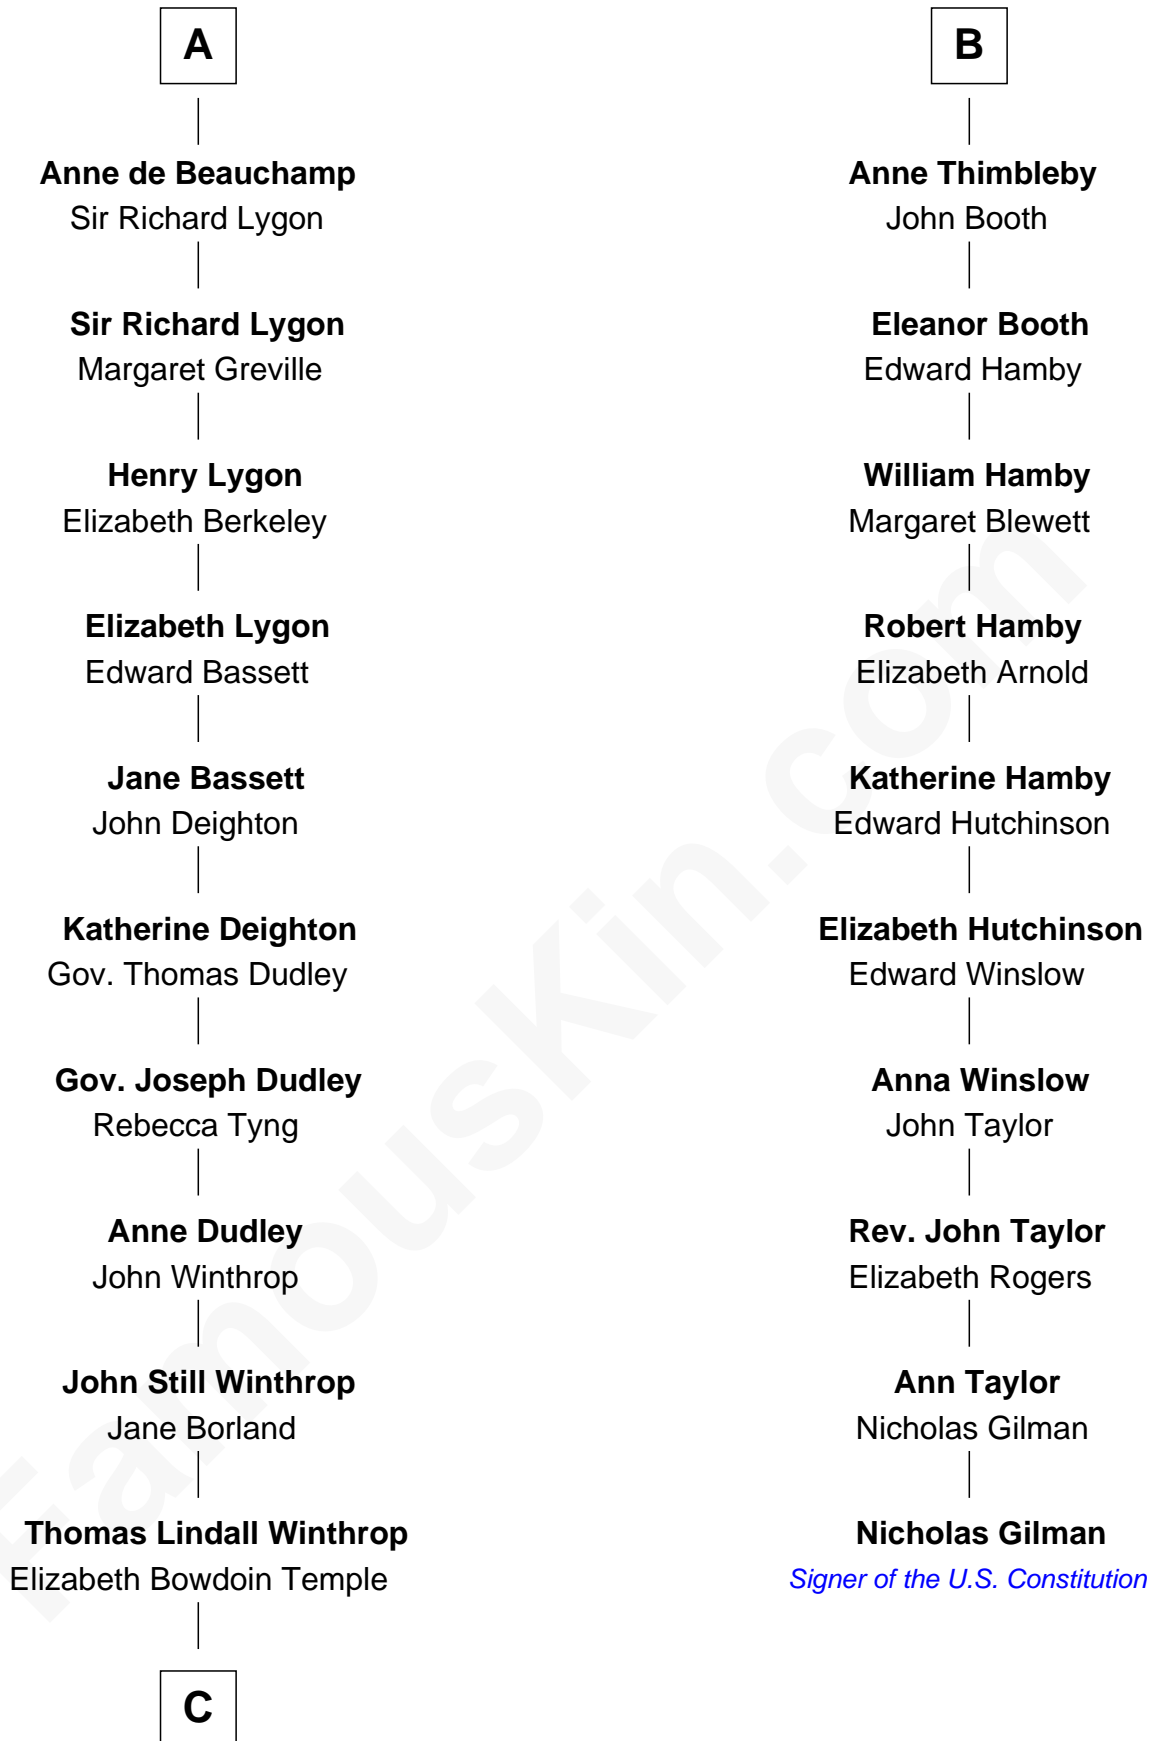

FamousKin.com Relationship Chart of

John Kerry

68th U.S. Secretary of State

16th cousin 5 times removed of

Nicholas Gilman

Signer of the U.S. Constitution

John de Botetourte

Maud FitzThomas

Elizabeth Stafford
Sir Richard de Beauchamp

A

Thomas de Botetourte
Joan de Somery

John de Botetourte
Joyce la Zouche de Mortimer

Joyce de Botetourte
Sir Baldwin Freville

Sir Baldwin Freville
Maude le Scrope

Margaret Freville
Sir Hugh Willoughby

Margery Willoughby
Sir Godfrey Hilton

Elizabeth Hilton
Richard Thimbleby

B

C

Robert Charles Winthrop
Elizabeth Cabot Blanchard

Robert Charles Winthrop
Elizabeth Mason

Margaret Tyndal Winthrop
James Grant Forbes