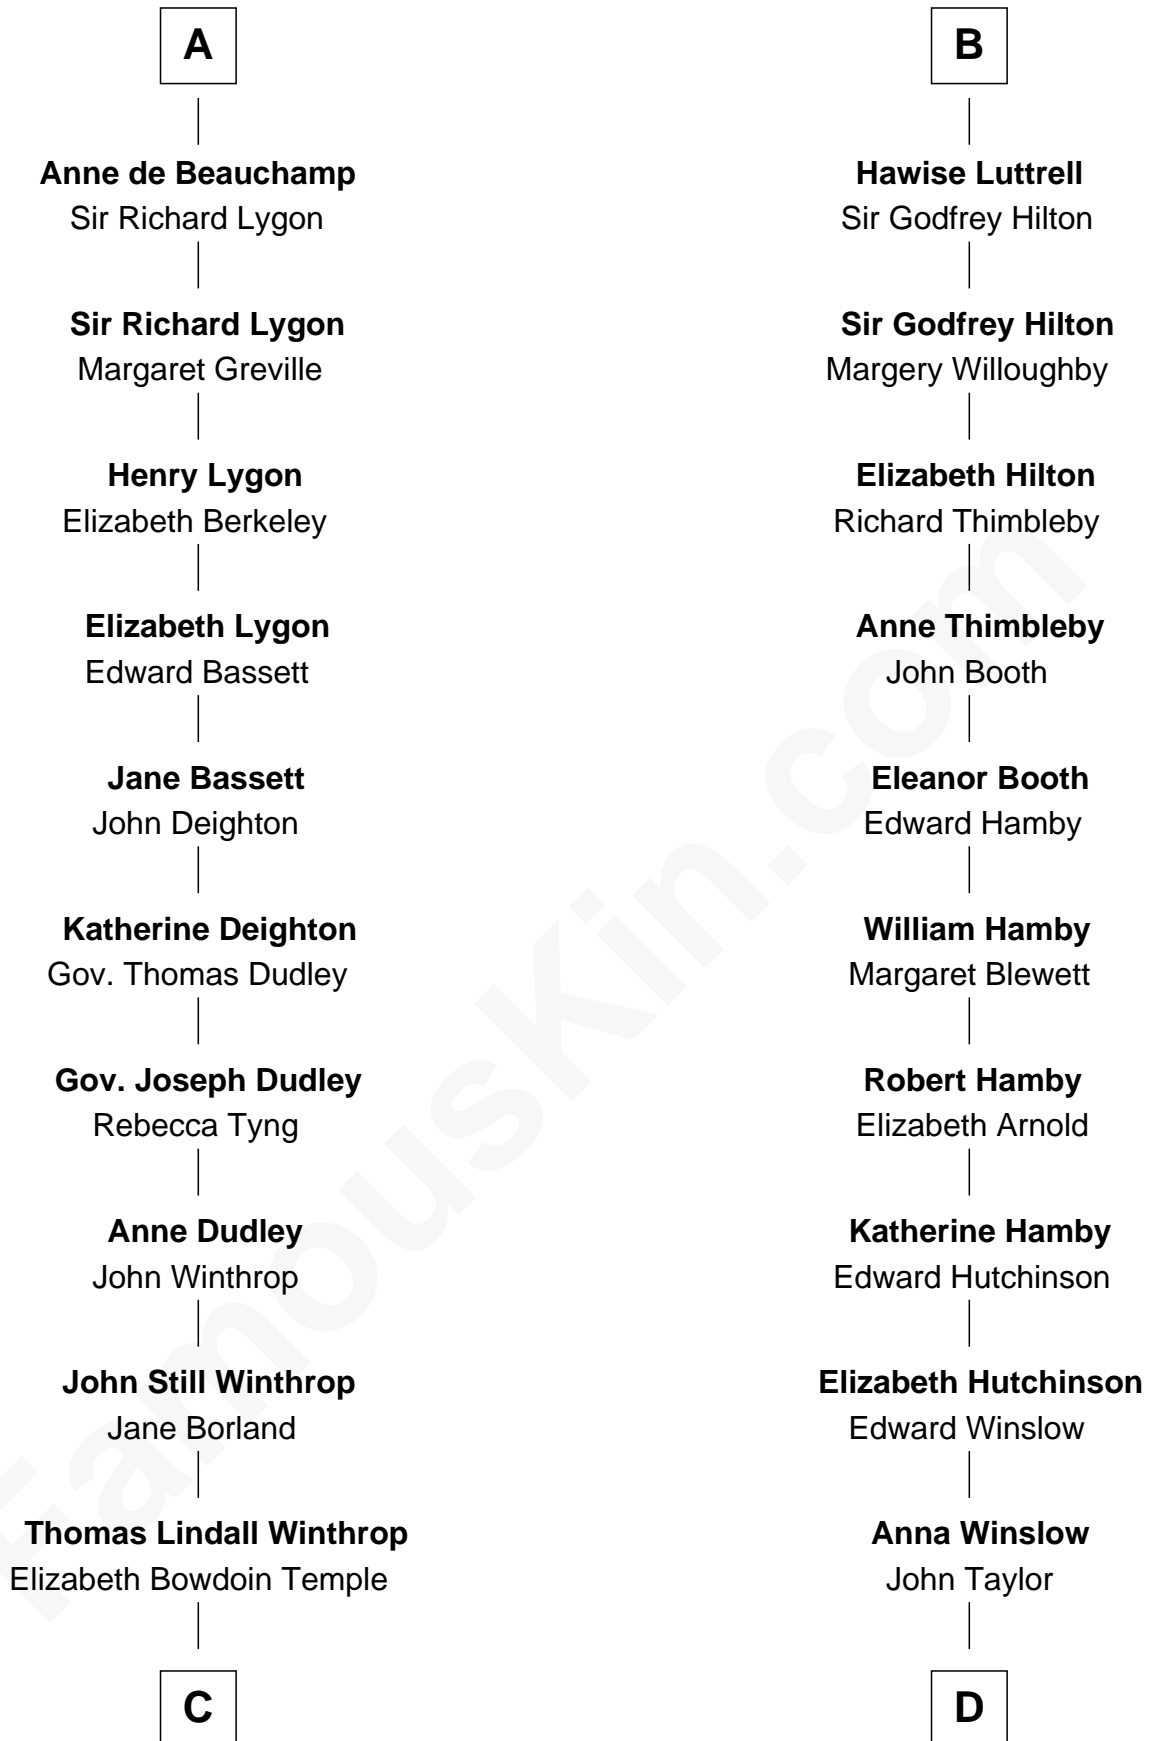

## Relationship Chart of

### John Kerry

68th U.S. Secretary of State

19th cousin 2 times removed of

### Nicholas Gilman

Signer of the U.S. Constitution

**C**

**Robert Charles Winthrop**  
Elizabeth Cabot Blanchard

**Robert Charles Winthrop**  
Elizabeth Mason

**Margaret Tyndal Winthrop**  
James Grant Forbes