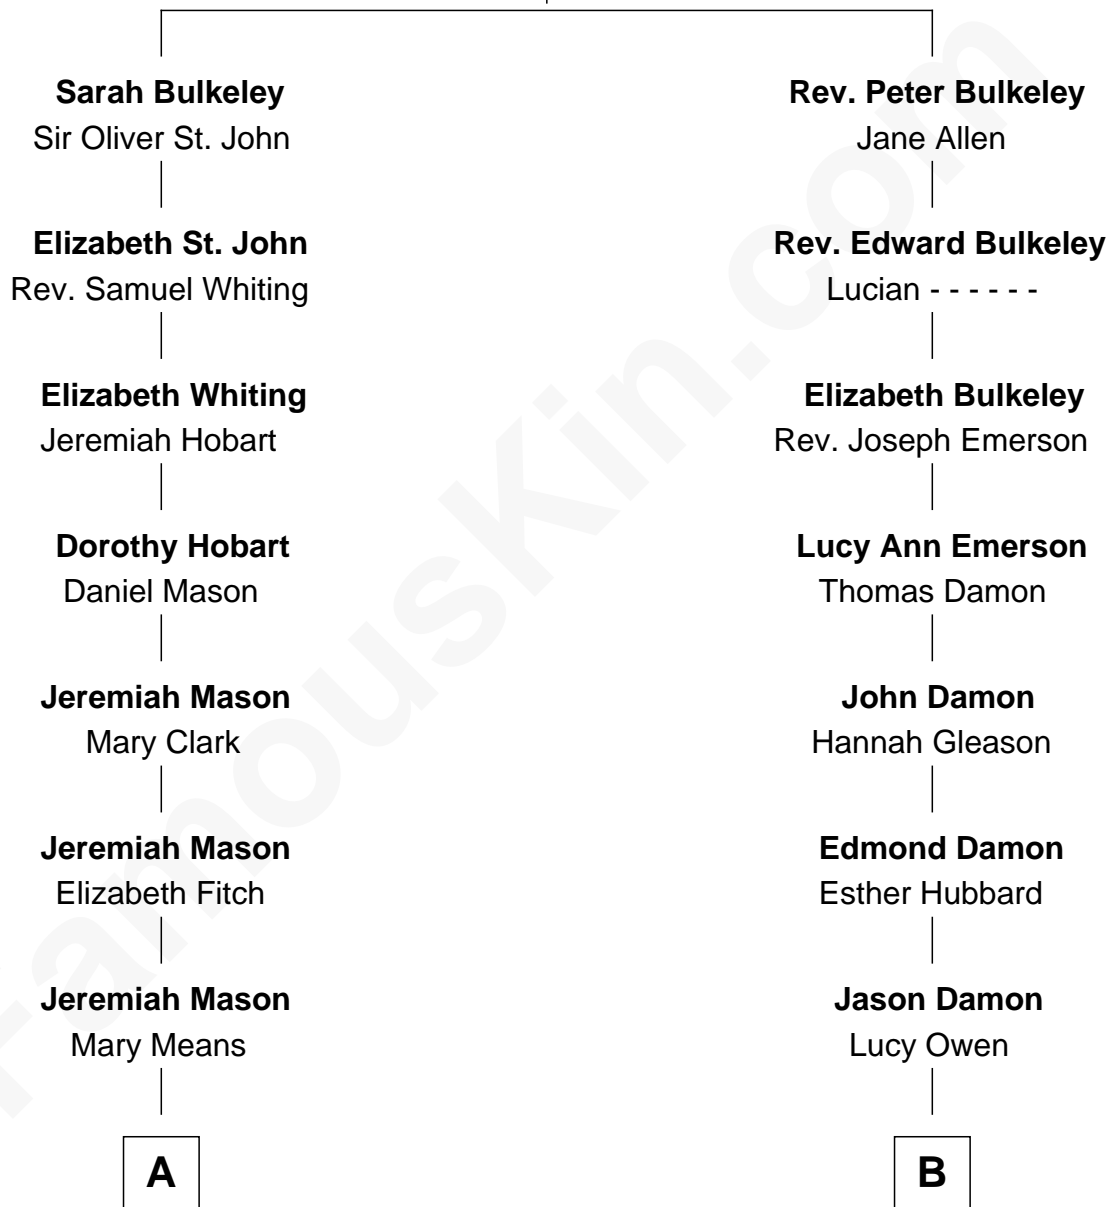

# FamousKin.com Relationship Chart of

**John Kerry**

*68th U.S. Secretary of State*

11th cousin 1 time removed of

**Matt Damon**

*Movie Actor*

**Rev. Edward Bulkeley**

Olive Irby

**A**

**Robert Means Mason**  
Sarah Ellen Francis

**Elizabeth Mason**  
Robert Charles Winthrop

**Margaret Tyndal Winthrop**  
James Grant Forbes

**Rosemary Isabel Forbes**  
Richard John Kerry

**John Kerry**  
*68th U.S. Secretary of State*