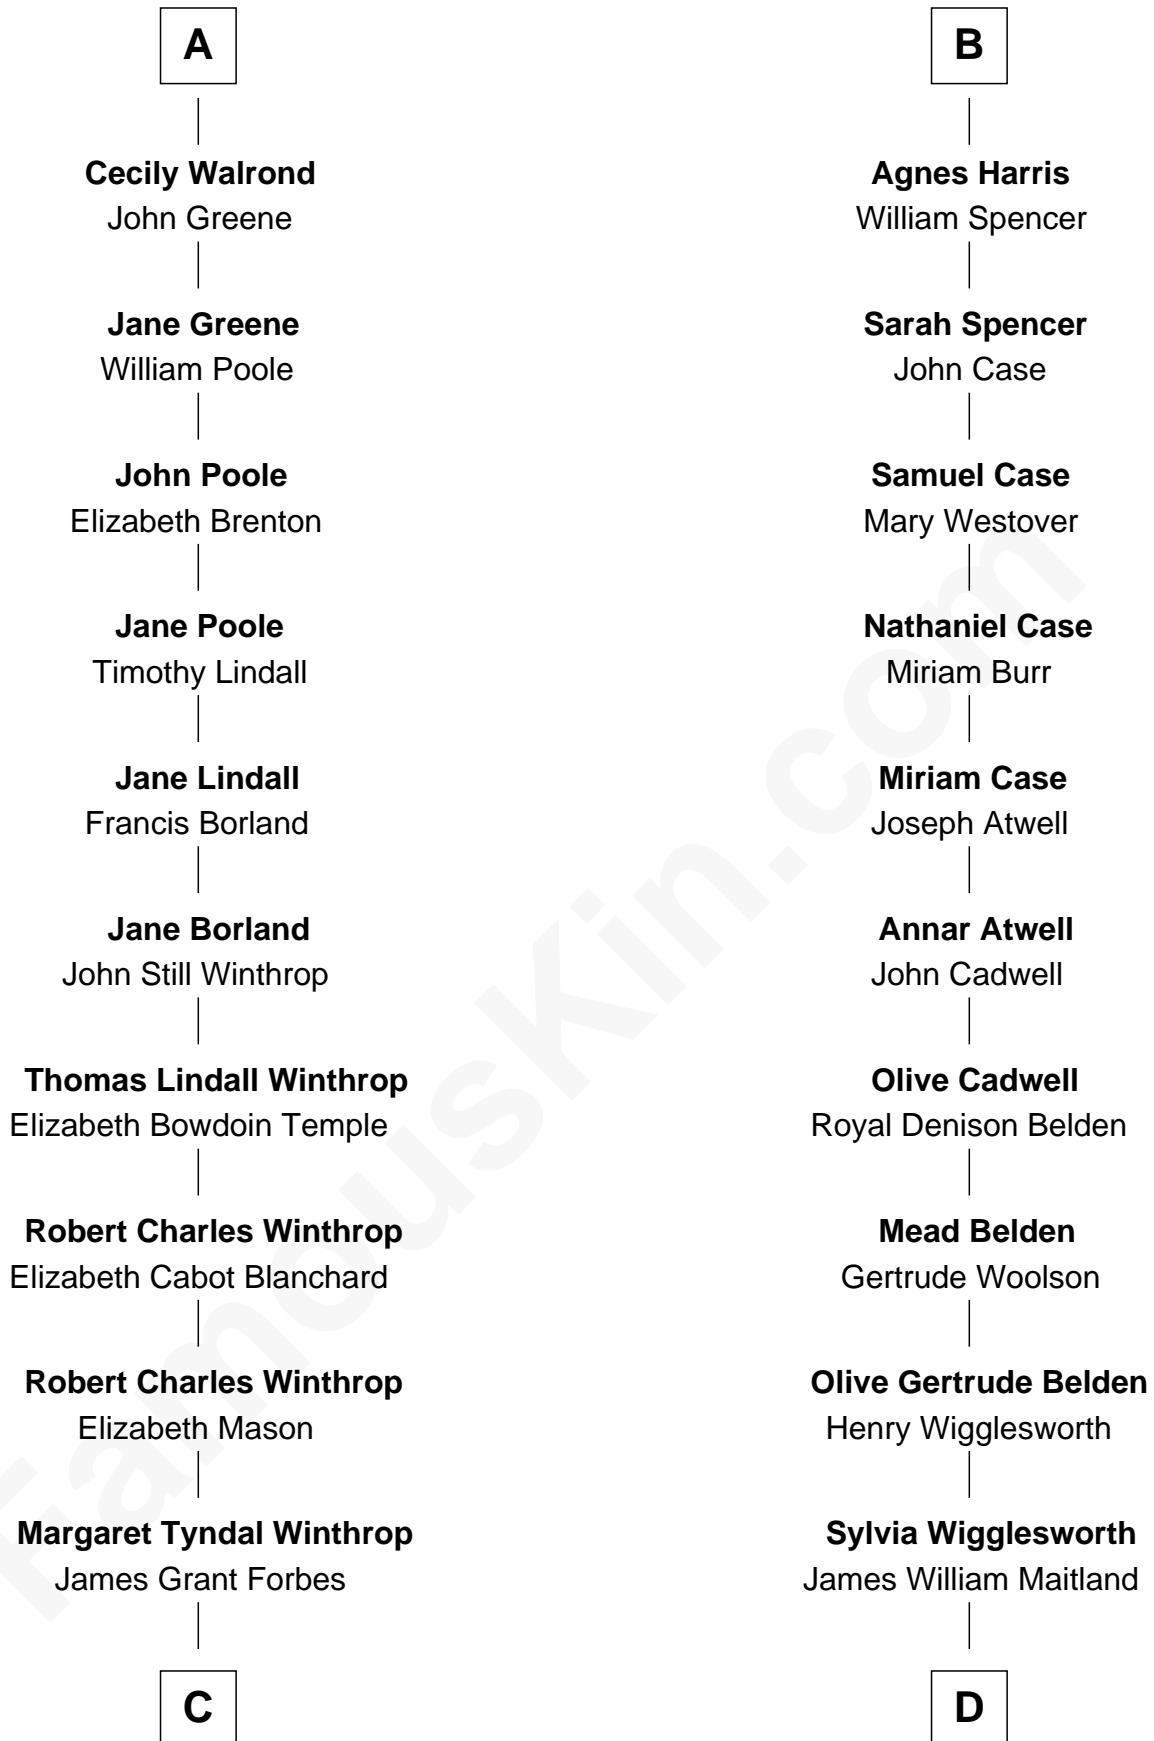

FamousKin.com Relationship Chart of

John Kerry

68th U.S. Secretary of State

18th cousin of

Howard Dean

79th Governor of Vermont

C

Rosemary Isabel Forbes

Richard John Kerry

John Kerry

68th U.S. Secretary of State

D

Andrea Belden Maitland

Howard Brush Dean

Howard Dean

79th Governor of Vermont