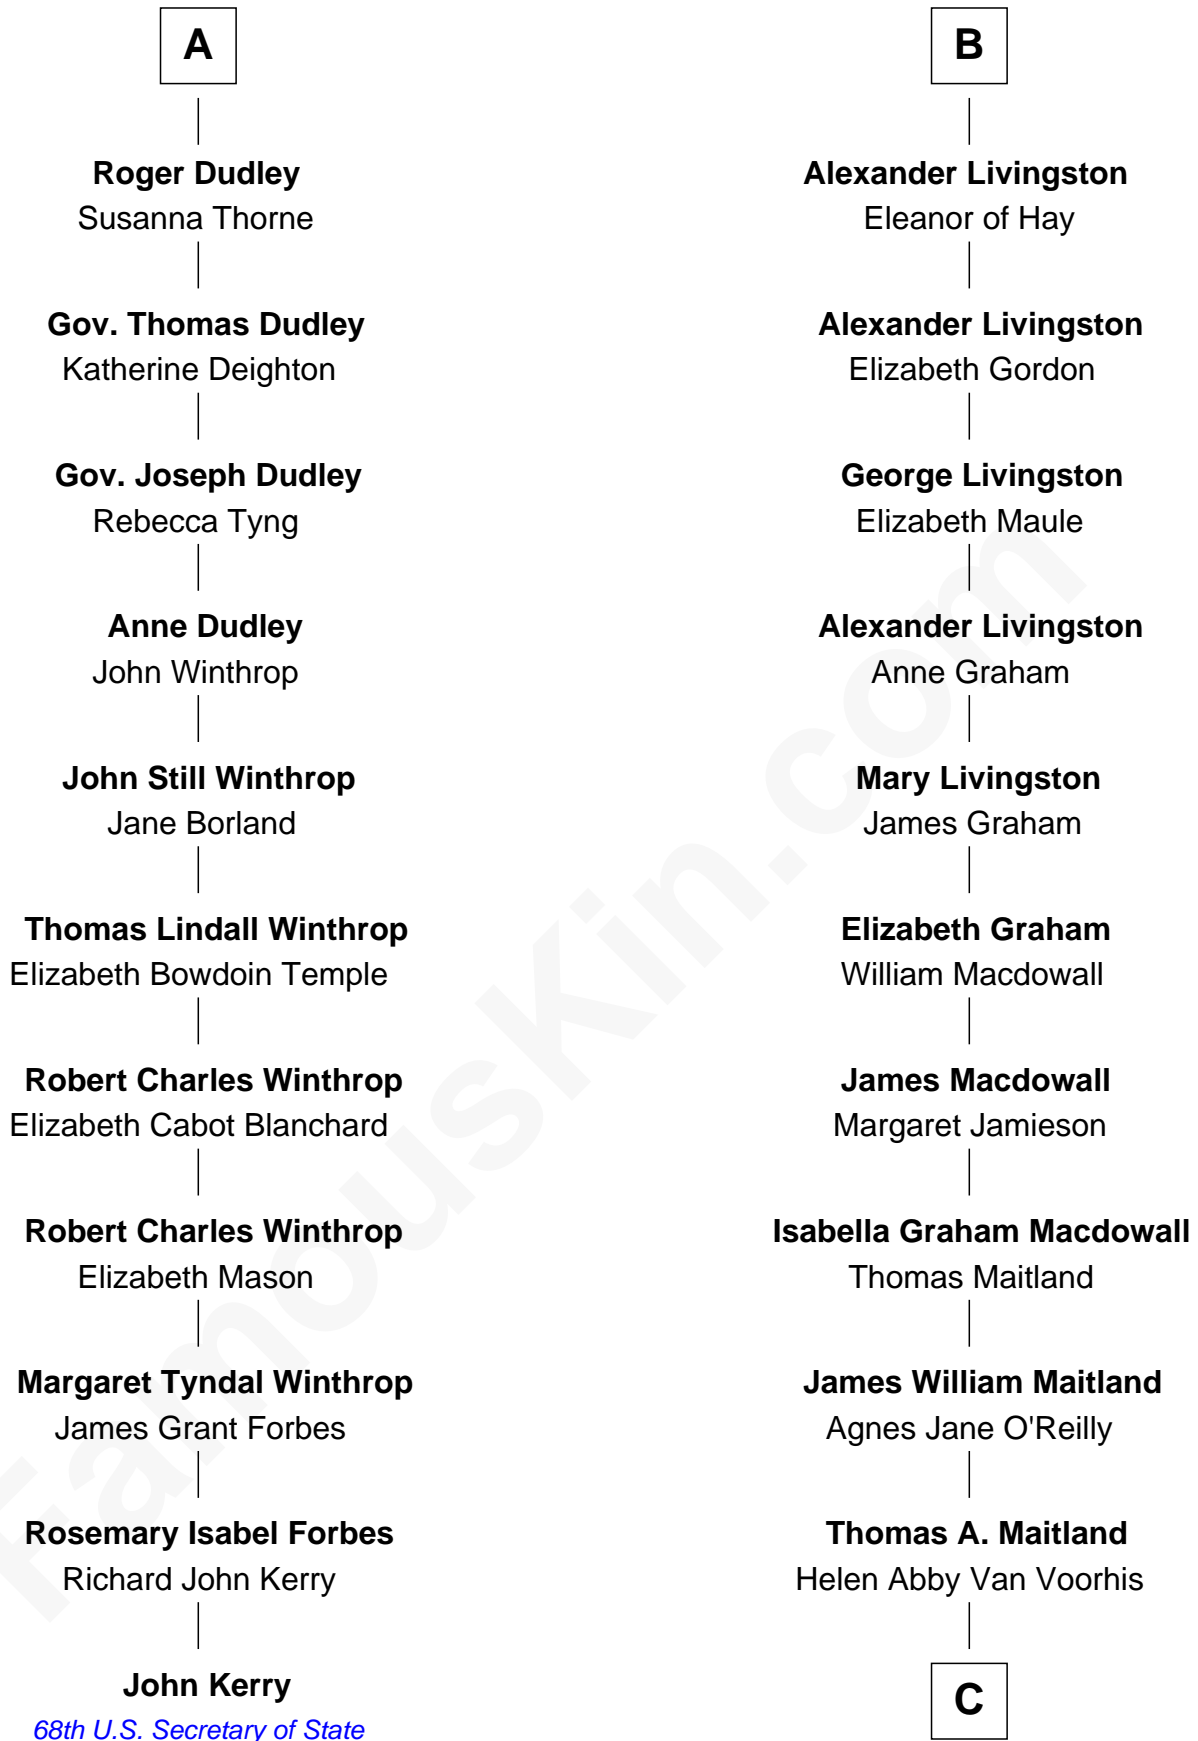

# FamousKin.com Relationship Chart of

**John Kerry**

*68th U.S. Secretary of State*

**17th cousin 2 times removed of**

**Howard Dean**

*79th Governor of Vermont*

**C**

James William Maitland

Sylvia Wigglesworth

Andrea Belden Maitland

Howard Brush Dean

**Howard Dean**

*79th Governor of Vermont*

FamousKin.com