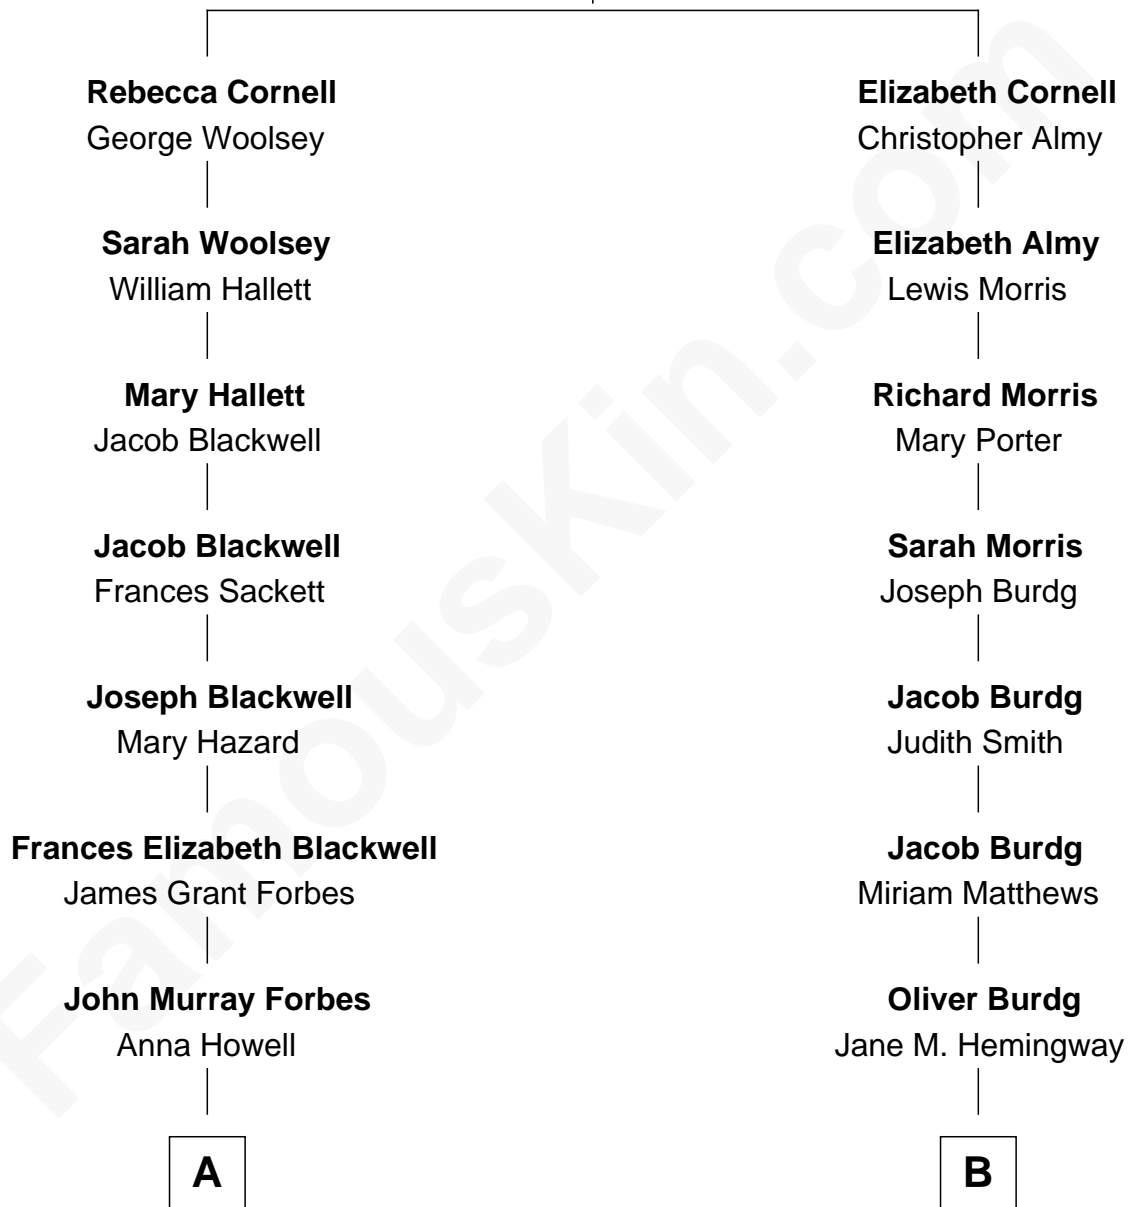

# FamousKin.com Relationship Chart of

**John Kerry**

*68th U.S. Secretary of State*

9th cousin 1 time removed of

**Richard Nixon**

*37th U.S. President*

**Thomas Cornell**

Rebecca Briggs

FamousKin.com