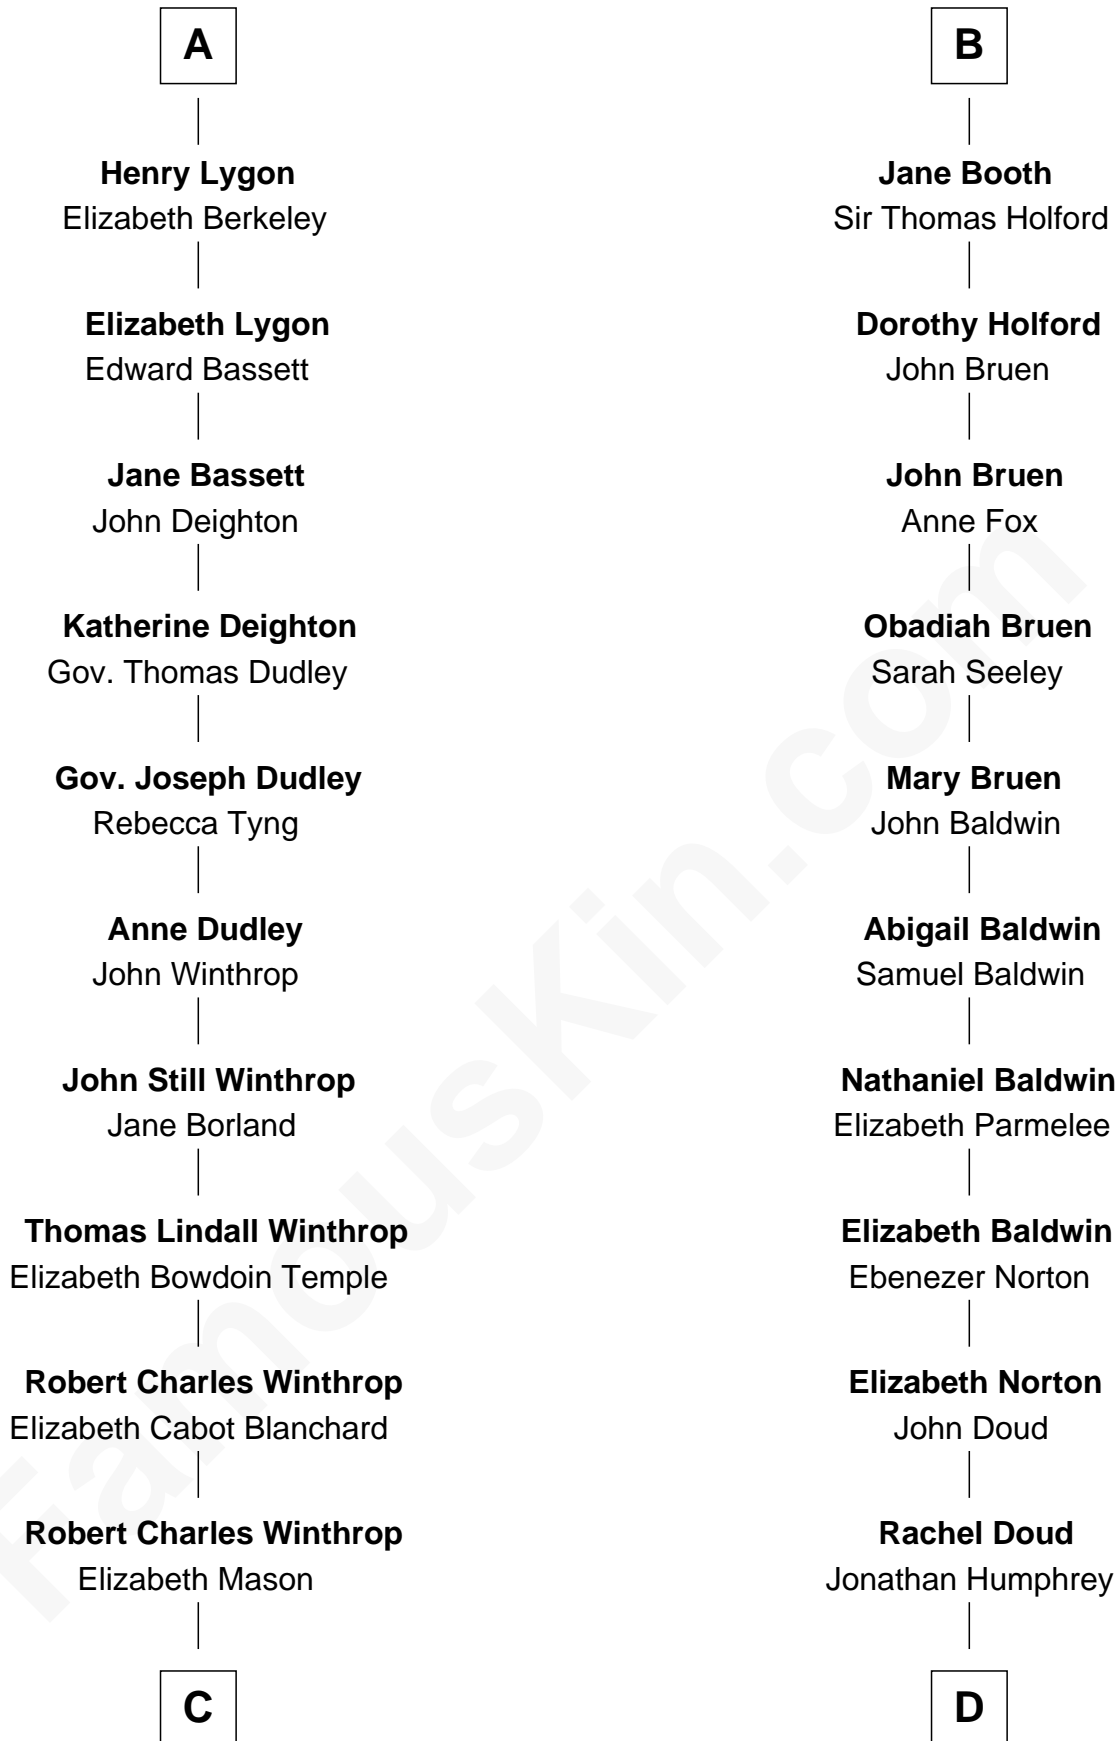

# FamousKin.com Relationship Chart of

**John Kerry**

*68th U.S. Secretary of State*

19th cousin 1 time removed of

**Humphrey Bogart**

*Movie Actor*

**Katherine de Hastang**

Ralph de Stafford

**C**

**Margaret Tyndal Winthrop**

James Grant Forbes

**Rosemary Isabel Forbes**

Richard John Kerry

**John Kerry**

*68th U.S. Secretary of State*

**D**

**Harvey Humphrey**

Elizabeth Rogers Perkins

**John Perkins Humphrey**

Frances Dewey Churchill

**Maud Humphrey**

Dr. Belmont Deforest Bogart

**Humphrey Bogart**

*Movie Actor*