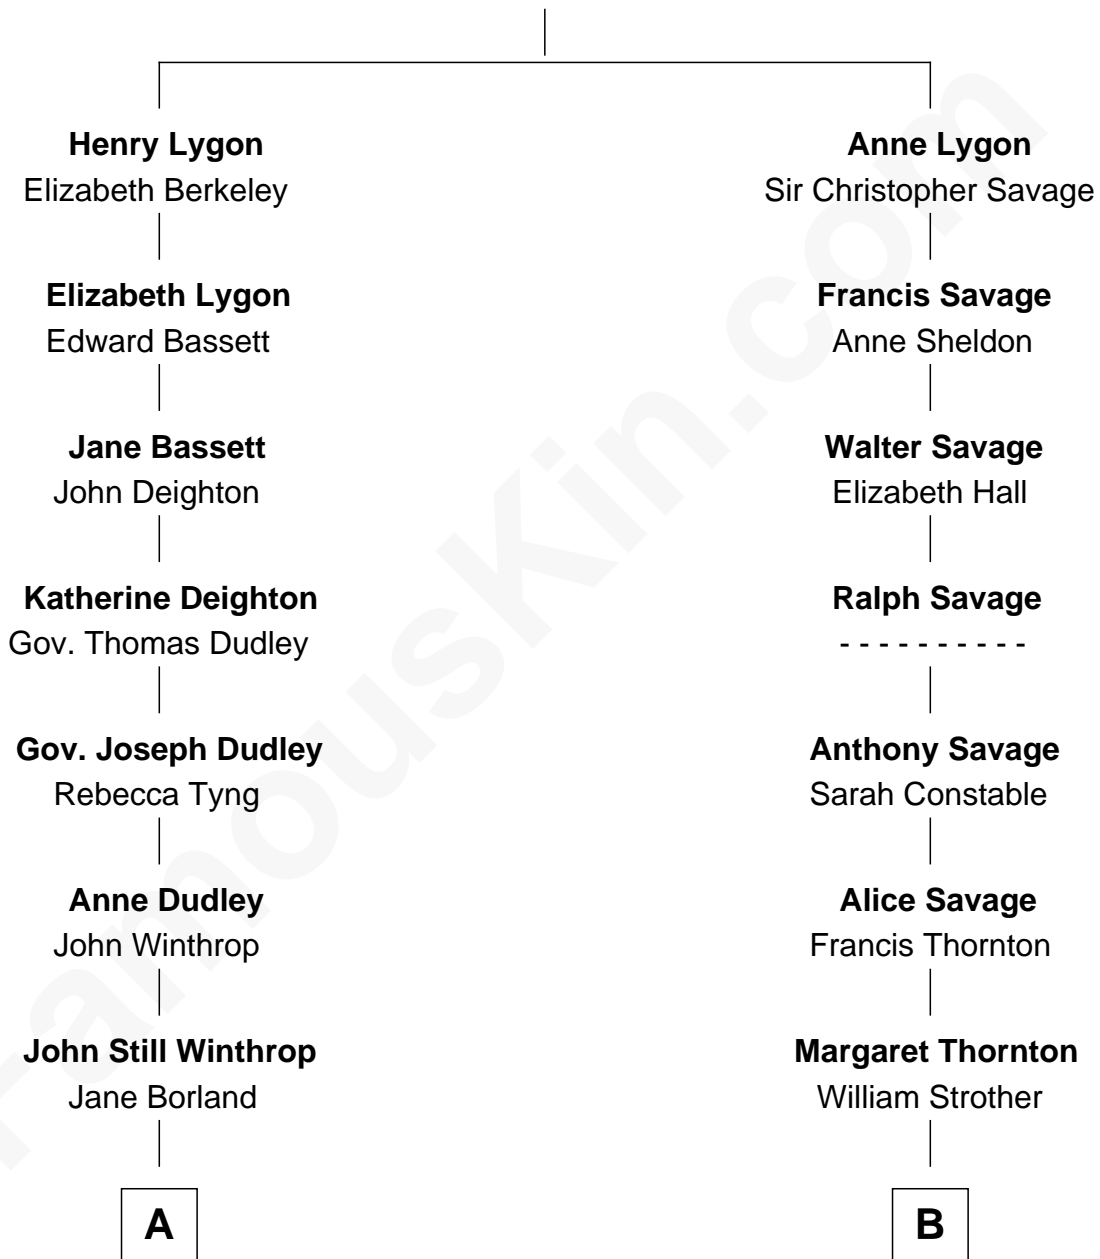

FamousKin.com Relationship Chart of

John Kerry

68th U.S. Secretary of State

12th cousin 1 time removed of

Randolph Scott

Movie Actor

Sir Richard Lygon

Margaret Greville

A

Thomas Lindall Winthrop
Elizabeth Bowdoin Temple

Robert Charles Winthrop
Elizabeth Cabot Blanchard

Robert Charles Winthrop
Elizabeth Mason

Margaret Tyndal Winthrop
James Grant Forbes

Rosemary Isabel Forbes
Richard John Kerry

John Kerry
68th U.S. Secretary of State

B

Anthony Strother
Behethland Starke

Benjamin Strother
Catherine Price

Catherine Price Strother
Joseph Minor Crane

John William Crane
Margaret Ann Sadler

Joseph Minor Crane
Lavinia Lionberger